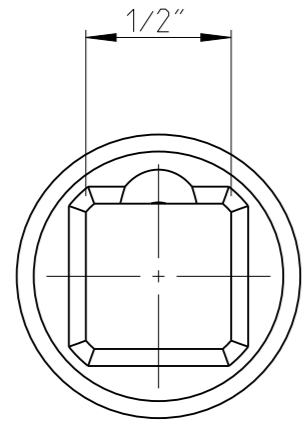

PART	4027132740	Status	Released	Rev./Iter	1.2
Drawing	4027132740	Status		Rev./Iter	1.2

proprietary document. Not to be used in any way without our consent.

SALTUS

Name	Bit socket-SQ1/2"-L100-T40
Designation	4027 1327 40