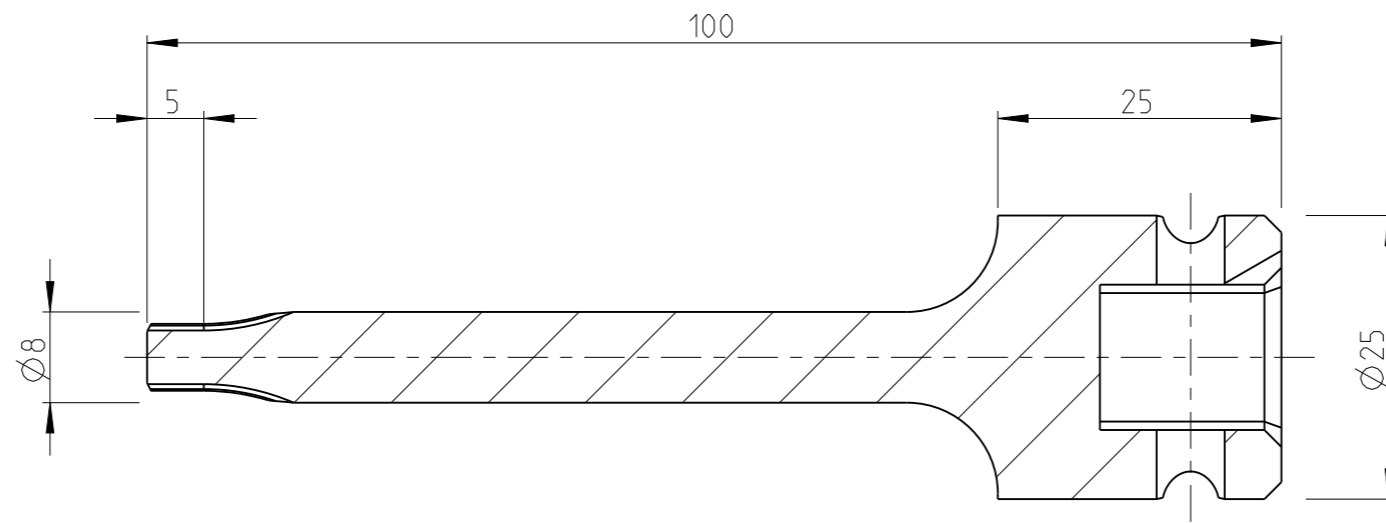

PART	4027132740	Status	Released	Rev./Iter	1.2
Drawing	4027132740	Status		Rev./Iter	1.2

proprietary document. Not to be used in any way without our consent.

SALTUS

Name	Bit socket-SQ1/2"-L100-T40
Designation	4027 1327 40