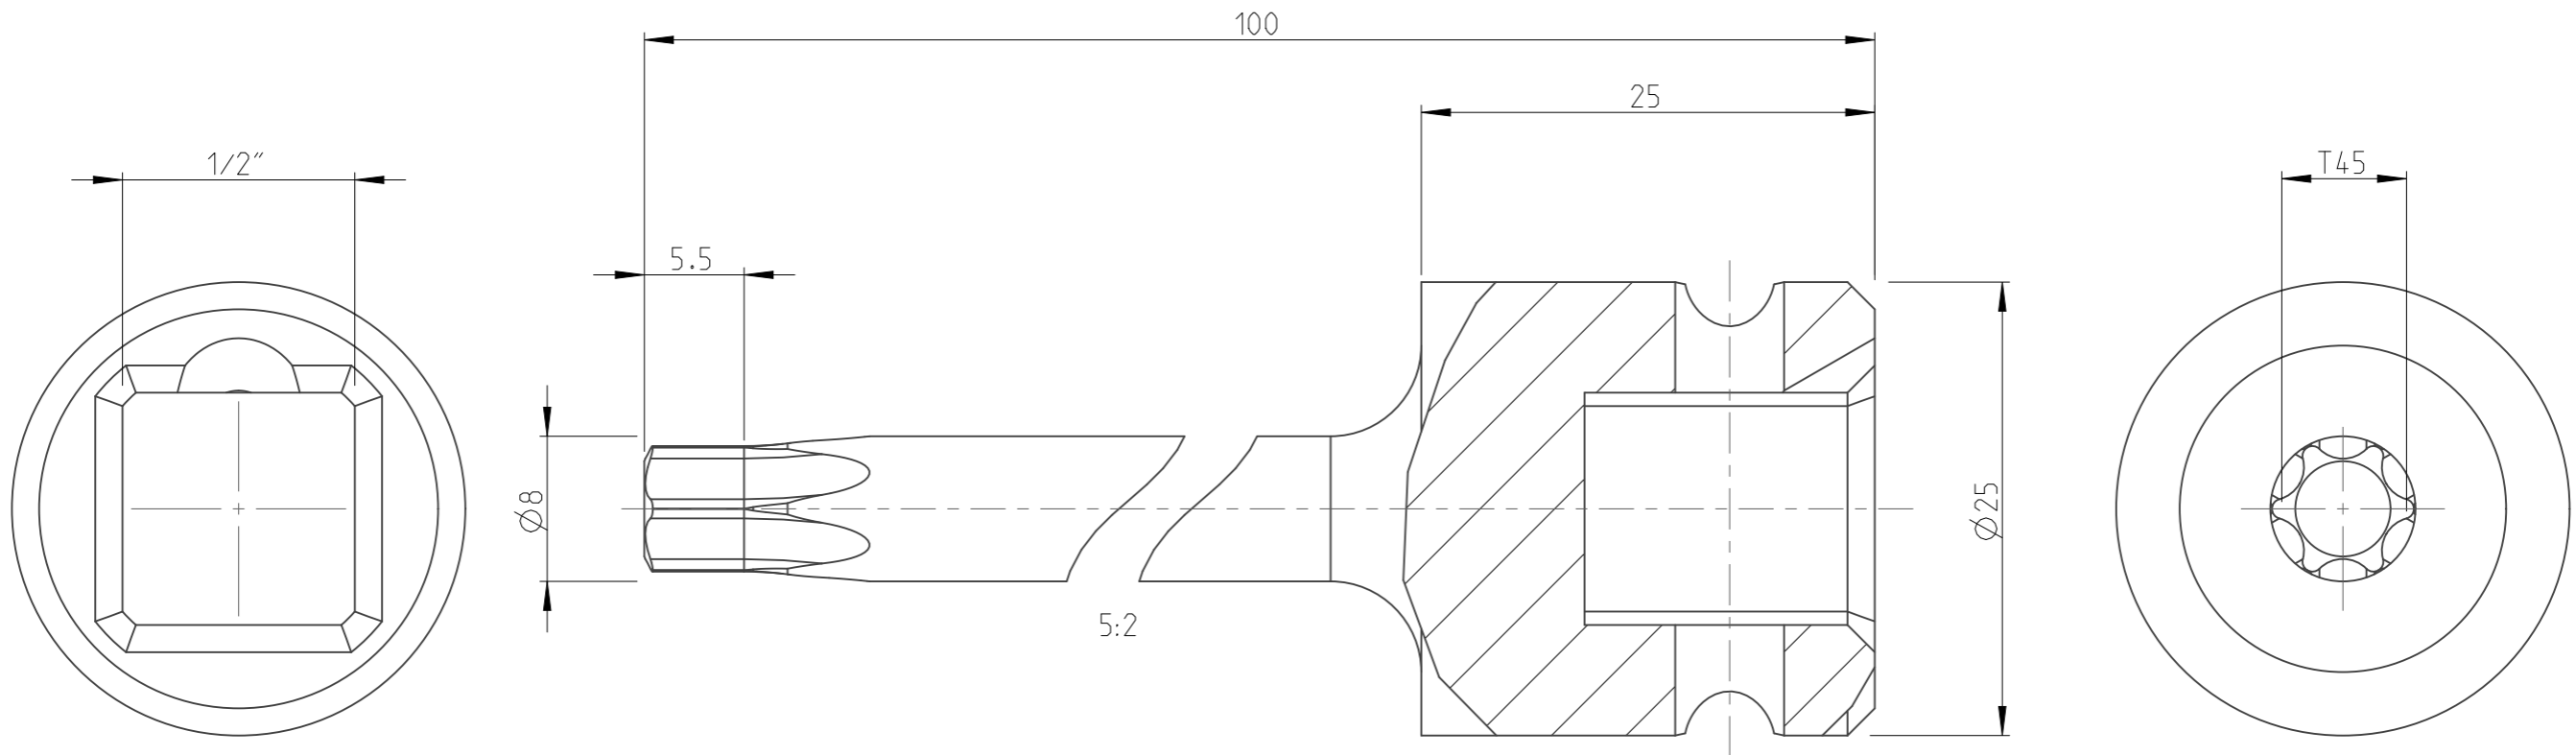

PART	4027132745	Status	Released	Rev./Iter	1,2
Drawing	4027132745	Status		Rev./Iter	1,4

1 2 3 4 5 6 7 8 9 10

1:1

proprietary document. Not to be used in any way without our consent.

<b>SALTUS</b>	Name	Bit socket-SQ1/2"-L100-T45
	Designation	4027 1327 45