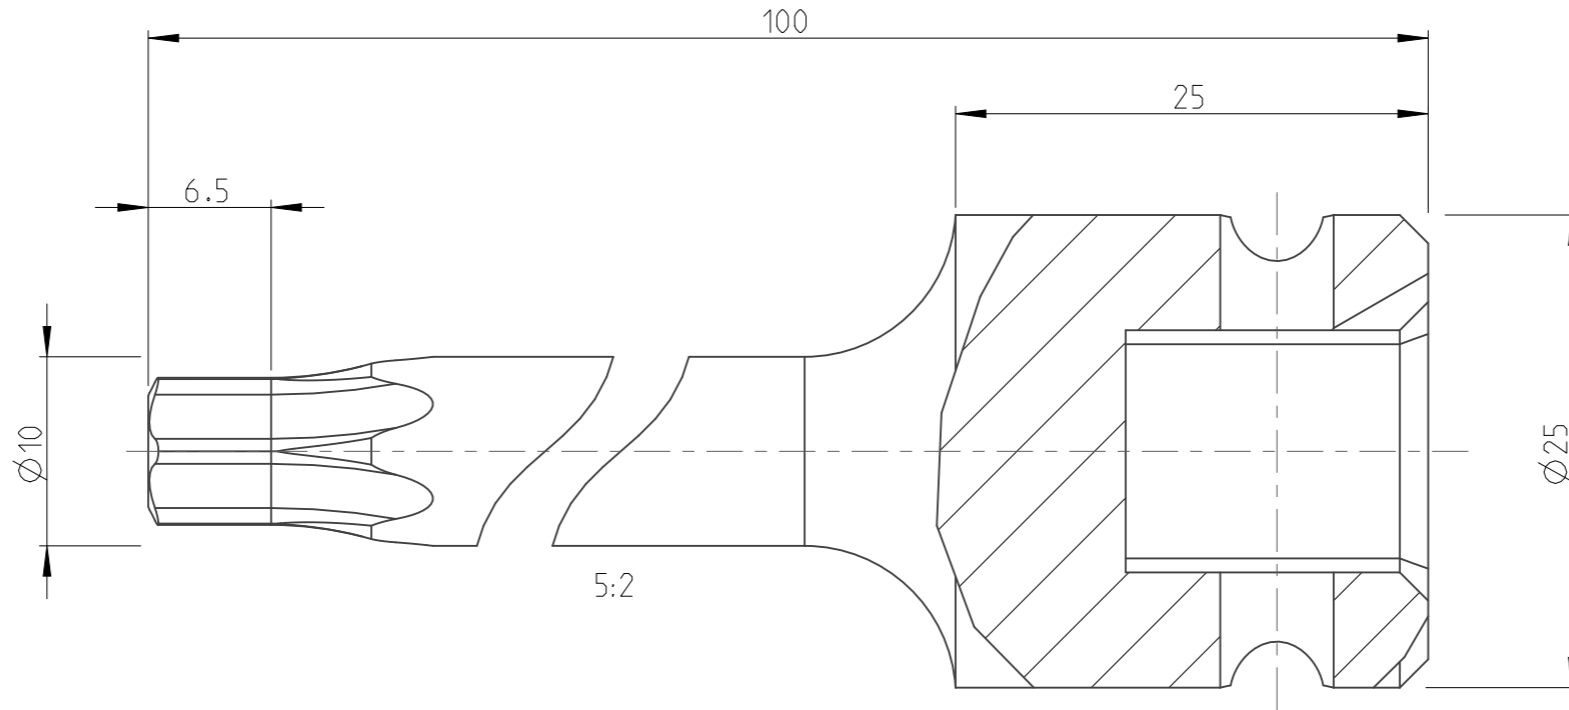

|         |            |        |          |           |     |
|---------|------------|--------|----------|-----------|-----|
| PART    | 4027132750 | Status | Released | Rev./Iter | 1.1 |
| Drawing | 4027132750 | Status |          | Rev./Iter | 1.3 |

1:1

proprietary document. Not to be used in any way without our consent.

**SALTUS**

|             |                            |
|-------------|----------------------------|
| Name        | Bit socket-SQ1/2"-L100-T50 |
| Designation | 4027 1327 50               |