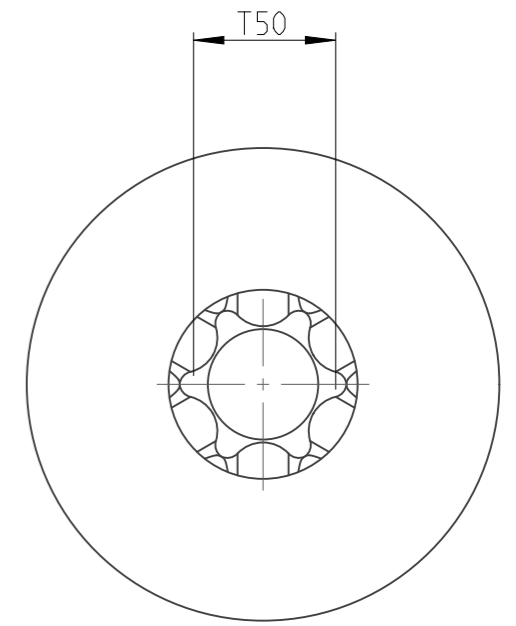

|         |            |        |          |           |     |
|---------|------------|--------|----------|-----------|-----|
| PART    | 4027132750 | Status | Released | Rev./Iter | 1.1 |
| Drawing | 4027132750 | Status |          | Rev./Iter | 1.3 |

1:1

proprietary document. Not to be used in any way without our consent.

**SALTUS**

|             |                            |
|-------------|----------------------------|
| Name        | Bit socket-SQ1/2"-L100-T50 |
| Designation | 4027 1327 50               |