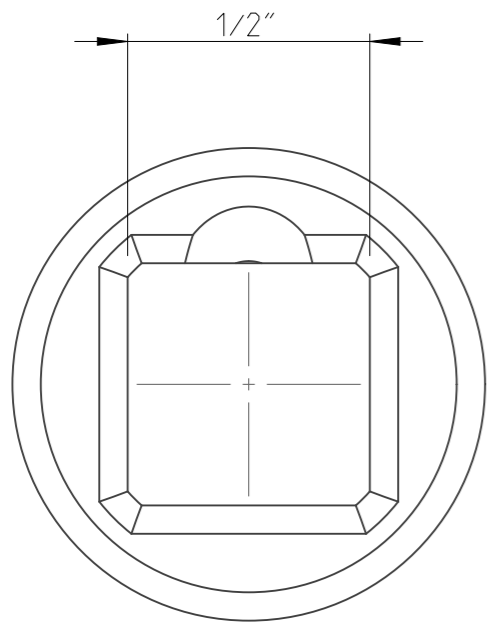

|         |            |        |          |           |     |
|---------|------------|--------|----------|-----------|-----|
| PART    | 4027132750 | Status | Released | Rev./Iter | 1.1 |
| Drawing | 4027132750 | Status |          | Rev./Iter | 1.3 |

1:1

proprietary document. Not to be used in any way without our consent.

**SALTUS**

|             |                            |
|-------------|----------------------------|
| Name        | Bit socket-SQ1/2"-L100-T50 |
| Designation | 4027 1327 50               |