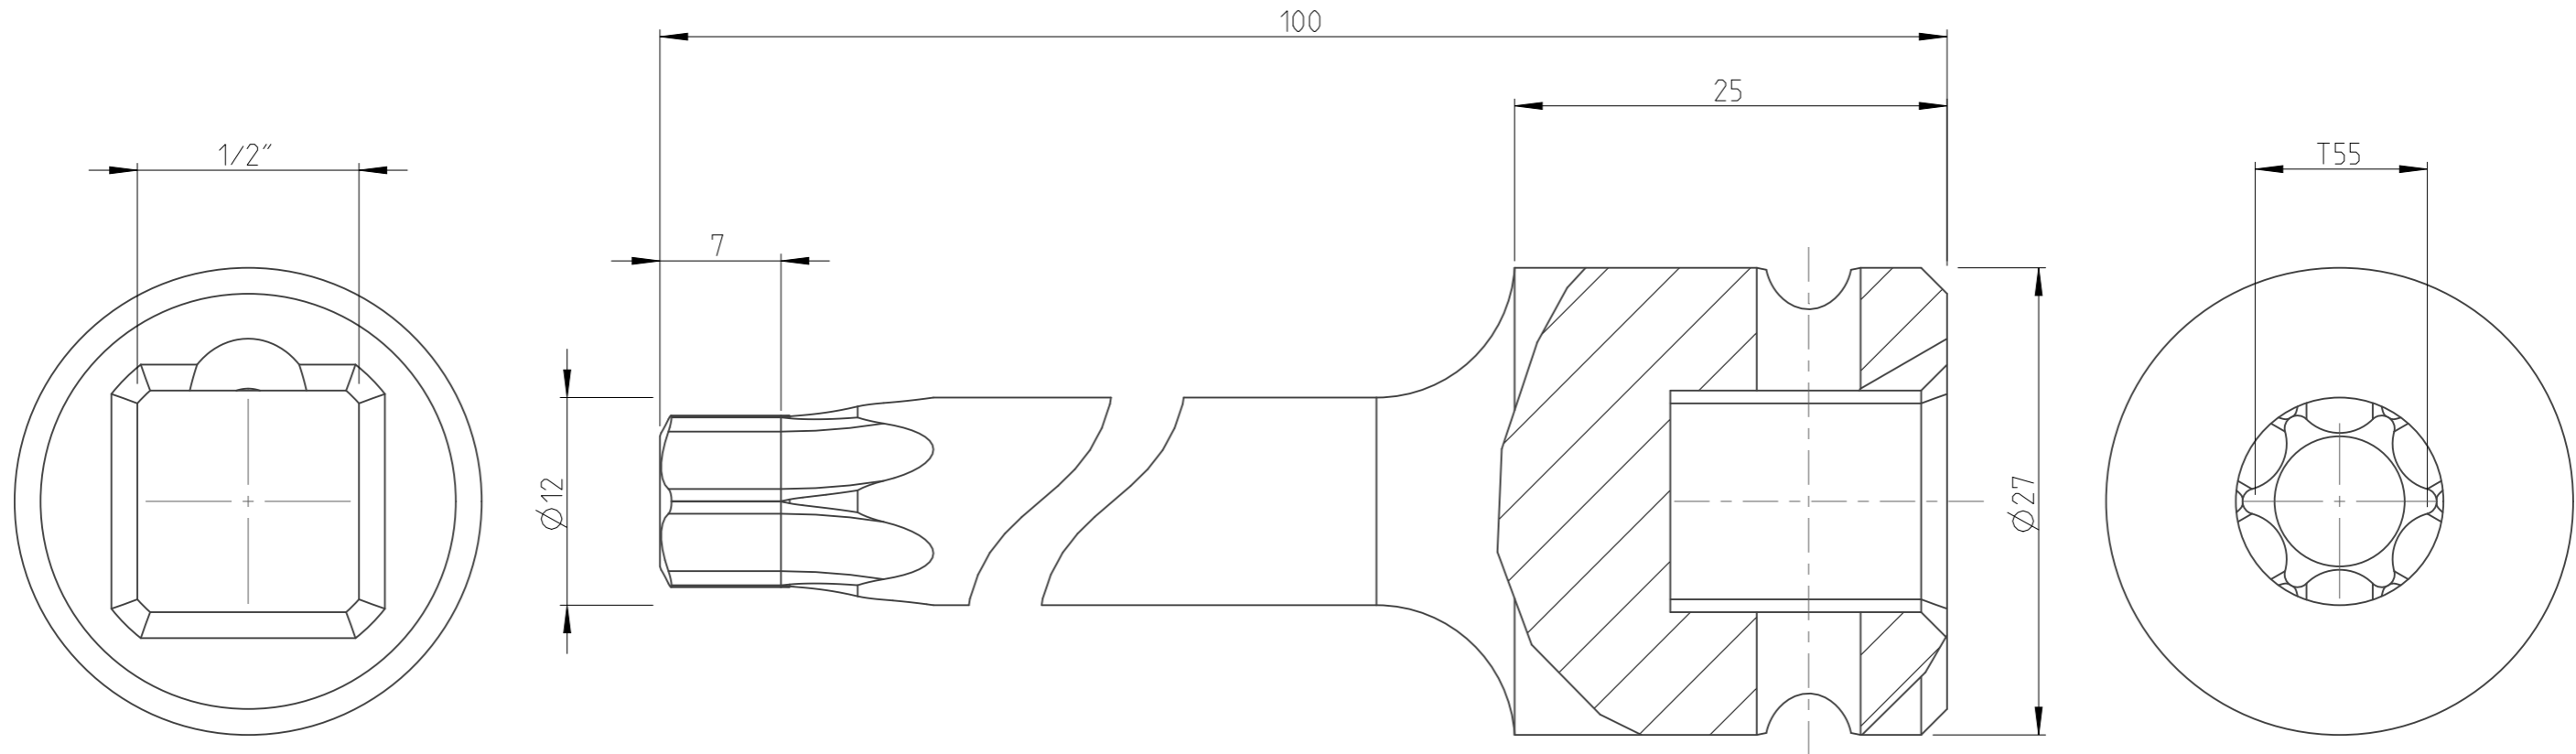

PART	4027132755	Status	Released	Rev./Iter	1.0
Drawing	4027132755	Status		Rev./Iter	1.1

1:1

proprietary document. Not to be used in any way without our consent.

**SALTUS**

Name	Bit socket-SQ1/2"-L100-T55
Designation	4027 1327 55