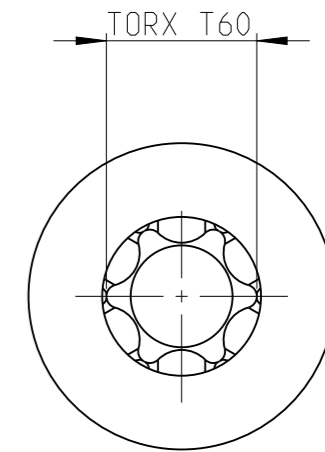

PART	Status	Rev./Iter
4027132760	Released	1.1
4027132760	Status	Rev./Iter
		1.1

1:1

proprietary document. Not to be used in any way without our consent.

SALTUS

Name	Bit socket-SQ1/2"-L100-T60
Designation	4027 1327 60