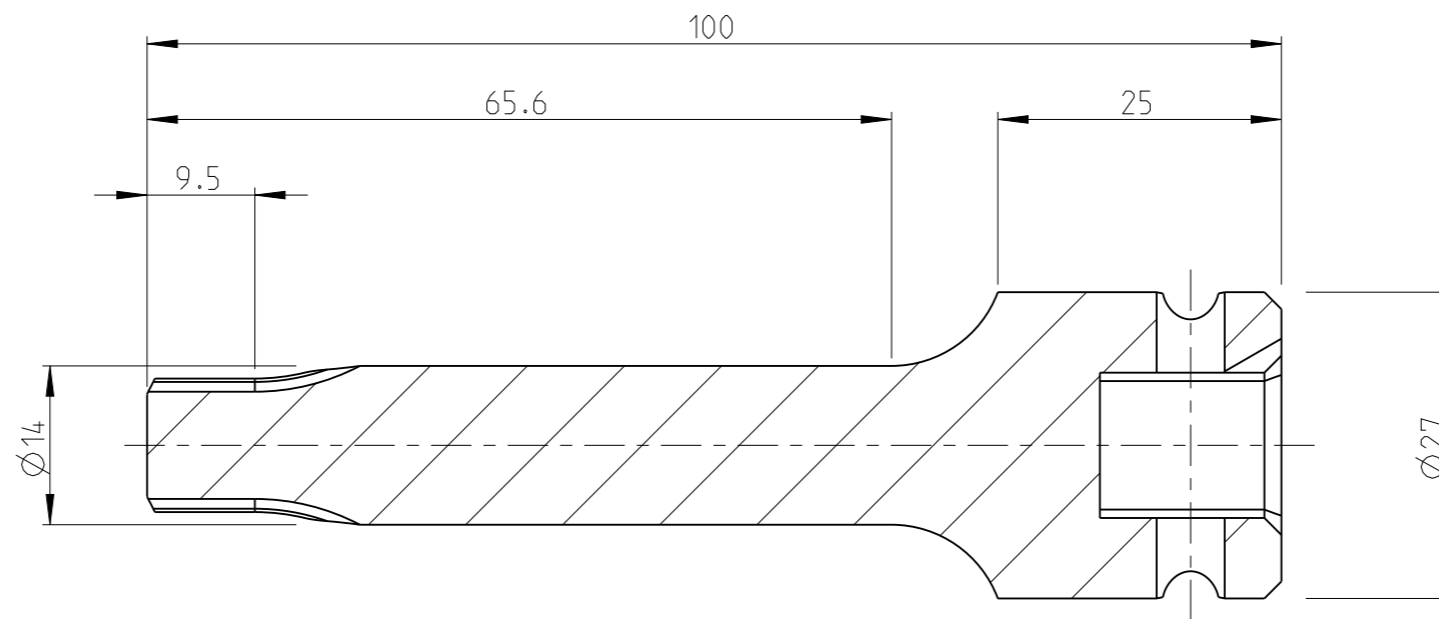

PART	Status	Rev./Iter
4027132760	Released	1.1
4027132760	Status	Rev./Iter
		1.1

1:1

proprietary document. Not to be used in any way without our consent.

SALTUS

Name	Bit socket-SQ1/2"-L100-T60
Designation	4027 1327 60