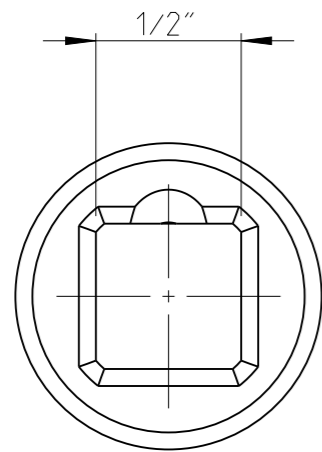

PART	Status	Rev./Iter
4027132760	Released	1.1
4027132760	Status	Rev./Iter
		1.1

1:1

proprietary document. Not to be used in any way without our consent.

SALTUS

Name	Bit socket-SQ1/2"-L100-T60
Designation	4027 1327 60