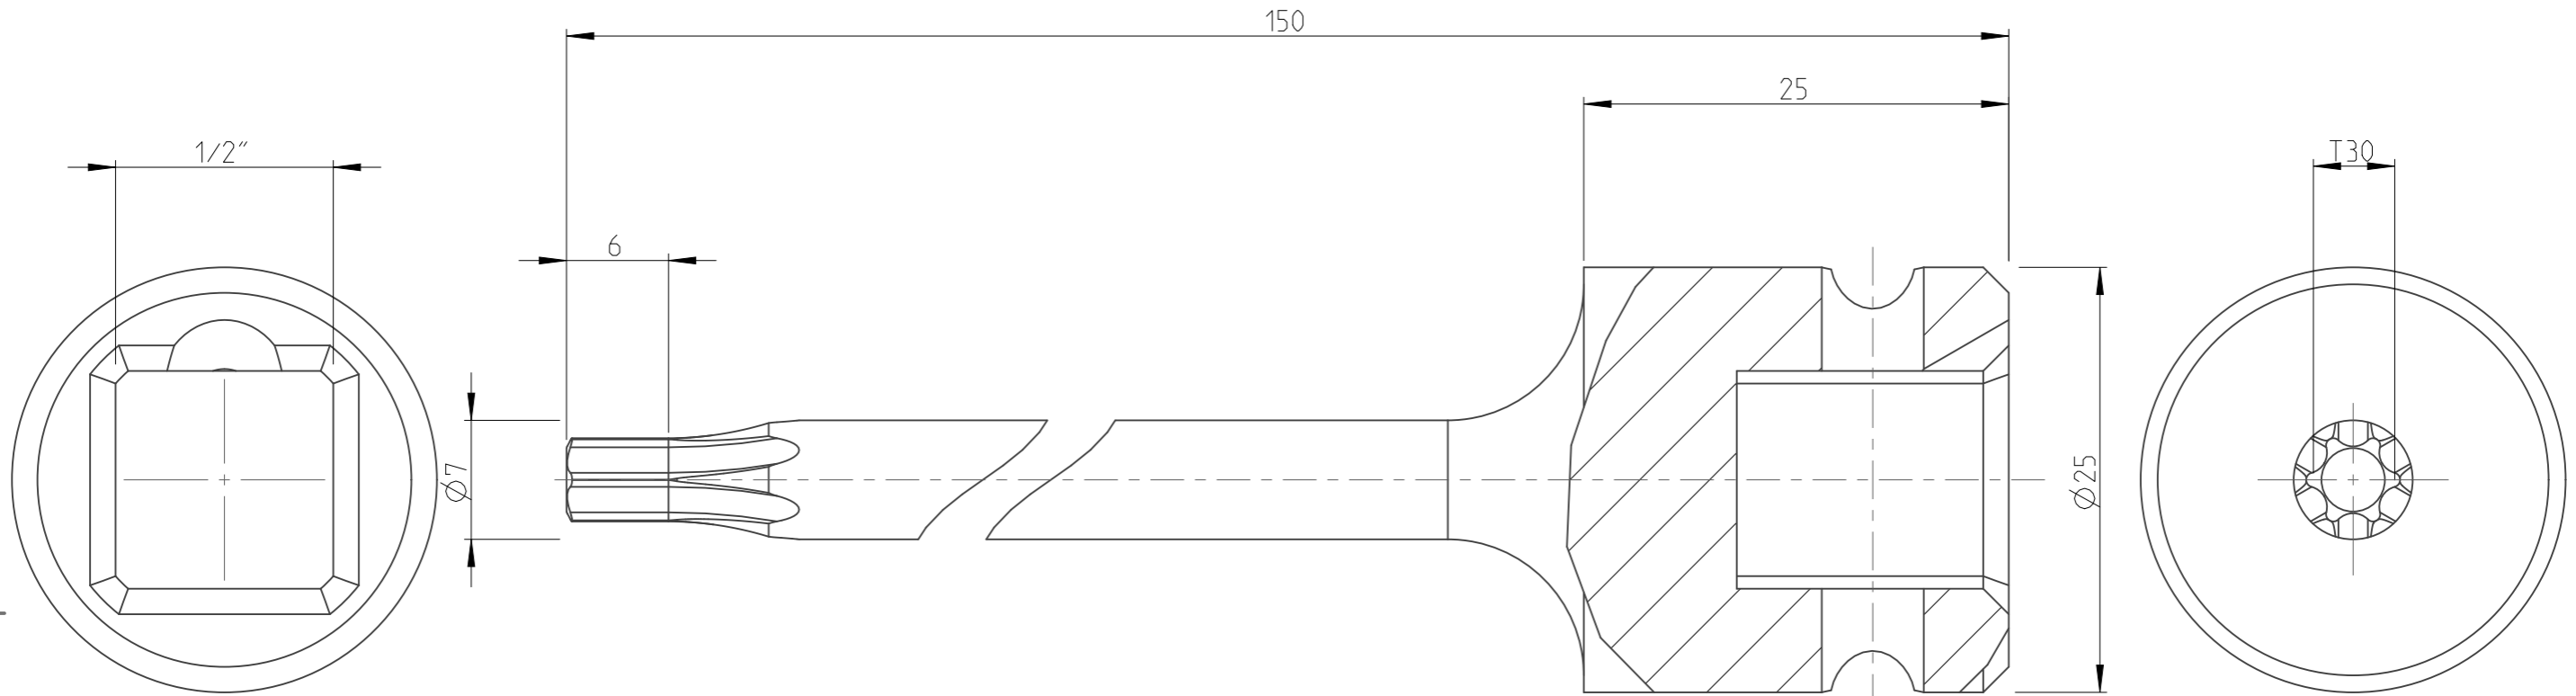

PART	4027132830	Status	Released	Rev./Iter	1.0
Drawing	4027132830	Status		Rev./Iter	1.1

1:1

proprietary document. Not to be used in any way without our consent.

SALTUS

Name	Bit socket-SQ1/2"-L150-T30
Designation	4027 1328 30