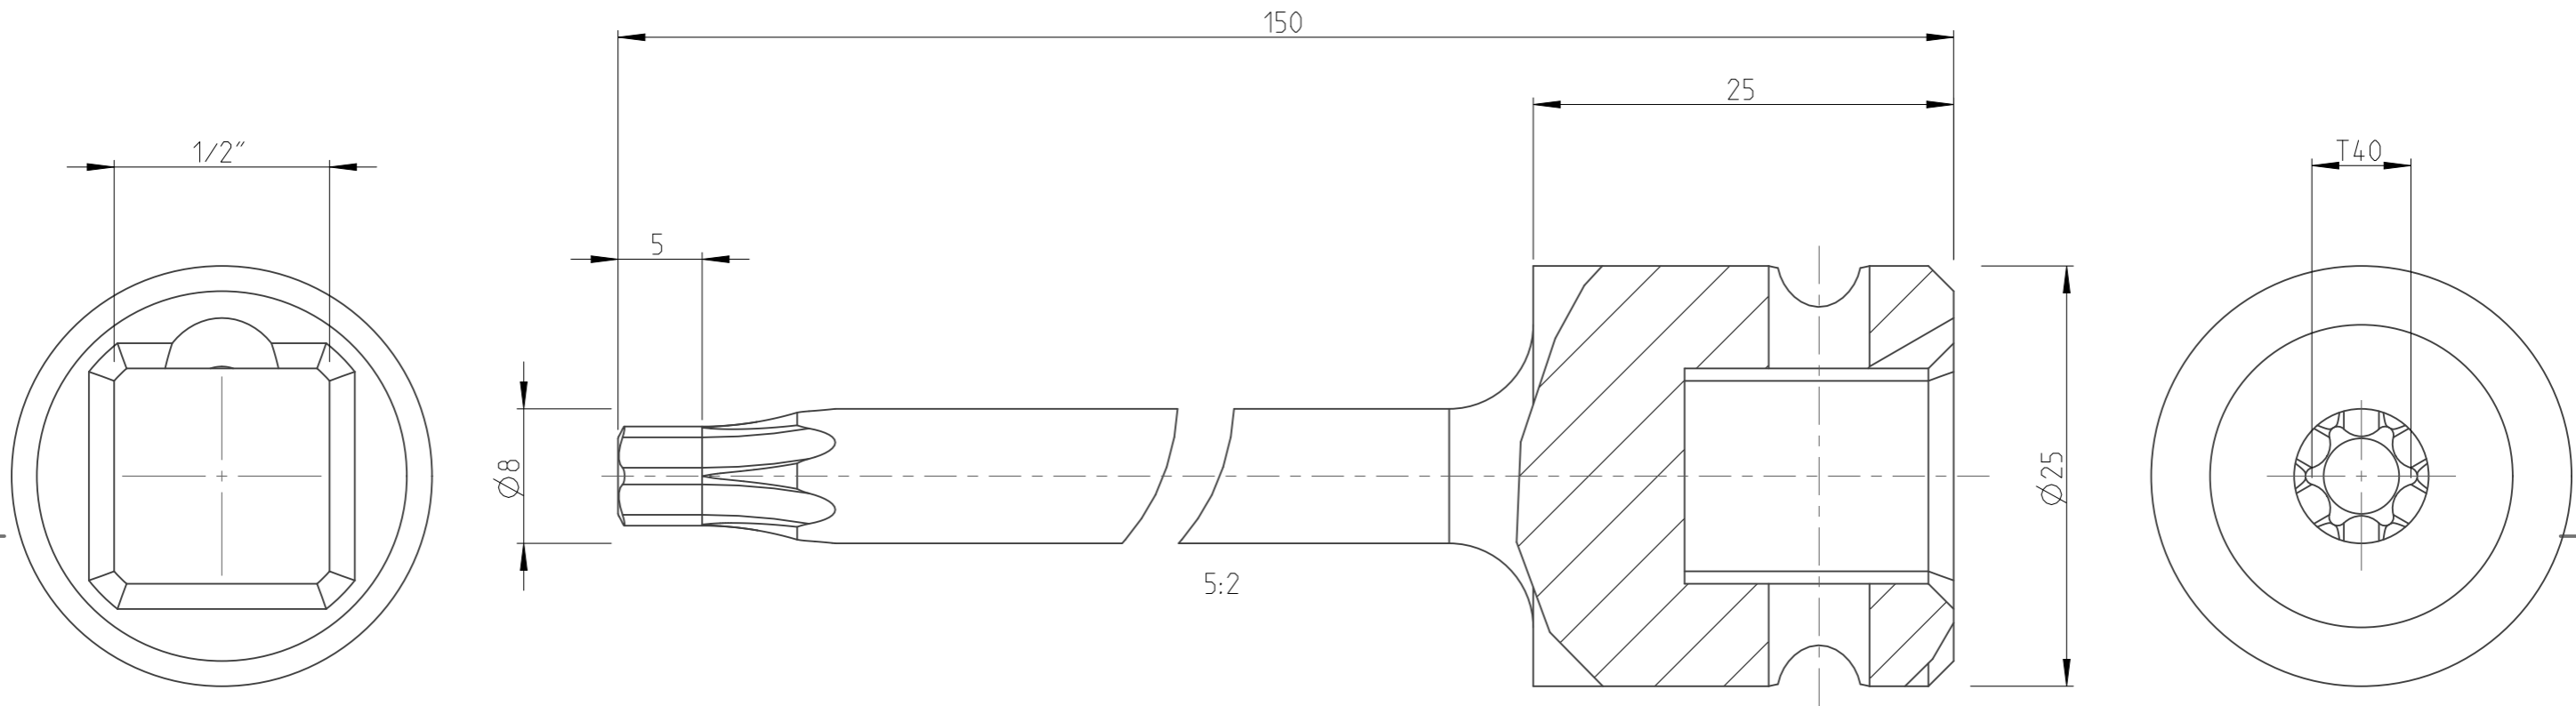

PART	4027132840	Status	Released	Rev./Iter	1.1
Drawing	4027132840	Status		Rev./Iter	1.4

1:1

proprietary document. Not to be used in any way without our consent.

SALTUS	Name	Bit socket-SQ1/2"-L150-T40
	Designation	4027 1328 40