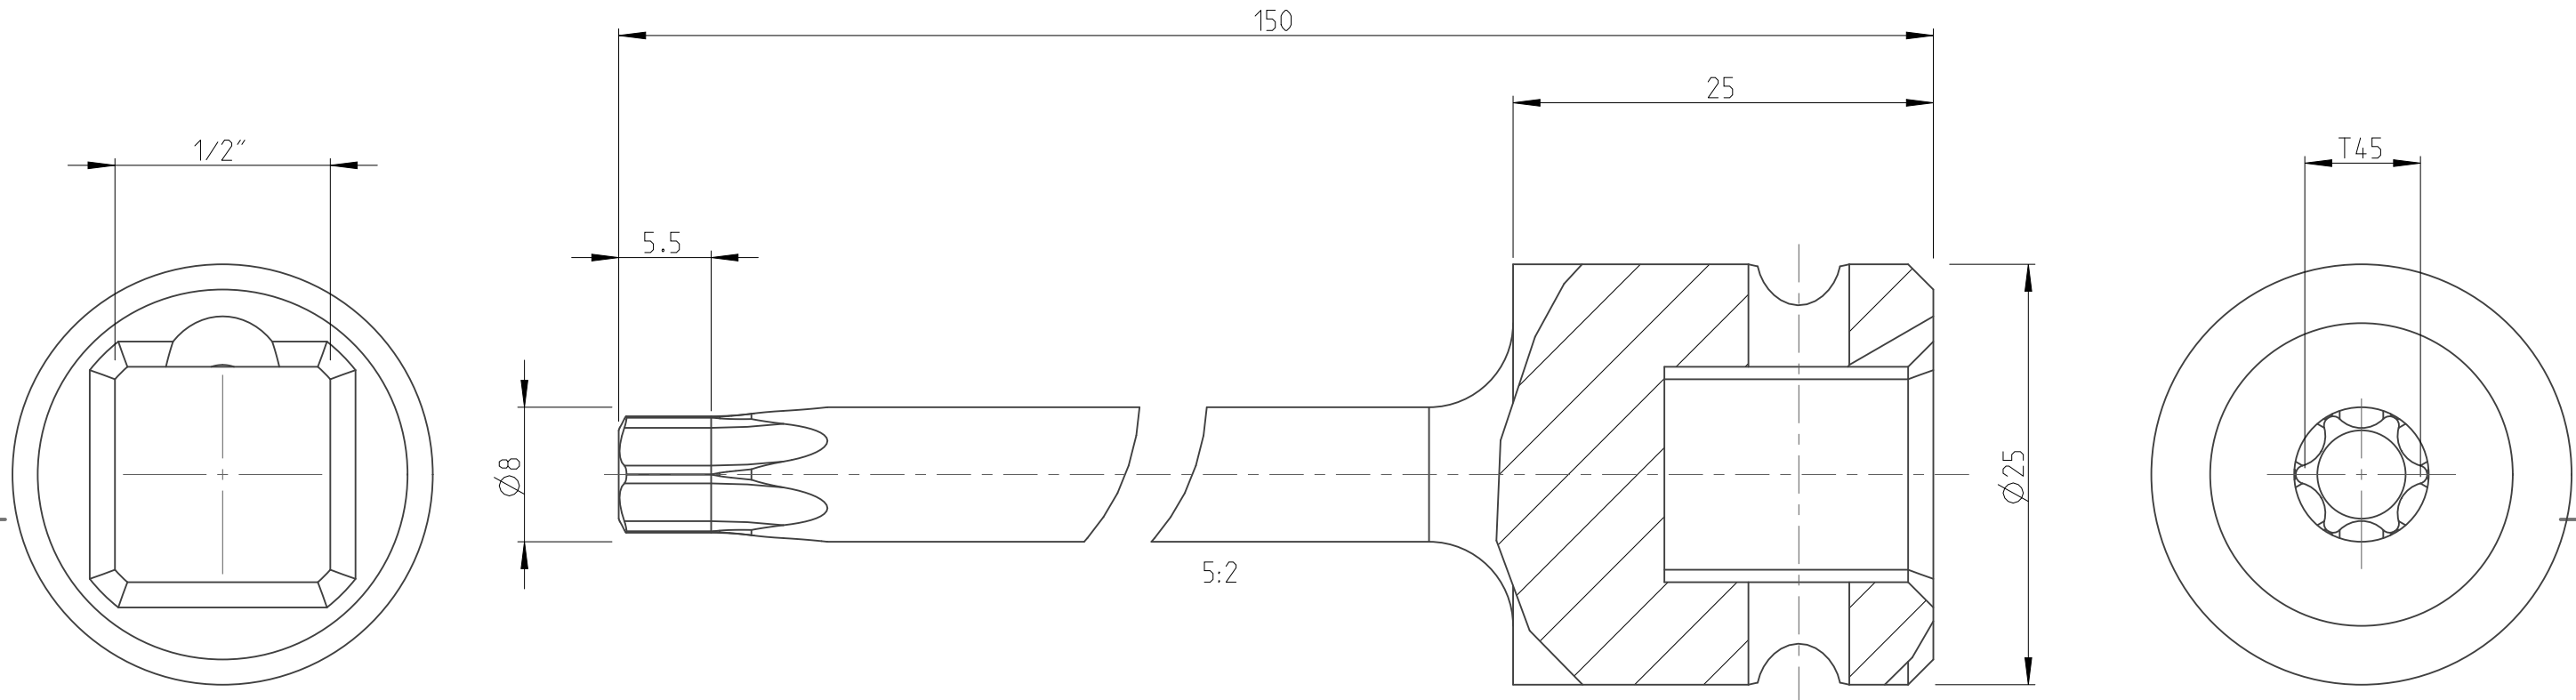

PART	4027132845	Status	Released	Rev./Iter	1.1
Drawing	4027132845	Status		Rev./Iter	1.3

1:1

proprietary document. Not to be used in any way without our consent.

<b>SALTUS</b>	Name	Bit socket-SQ1/2"-L150-T45
	Designation	4027 1328 45