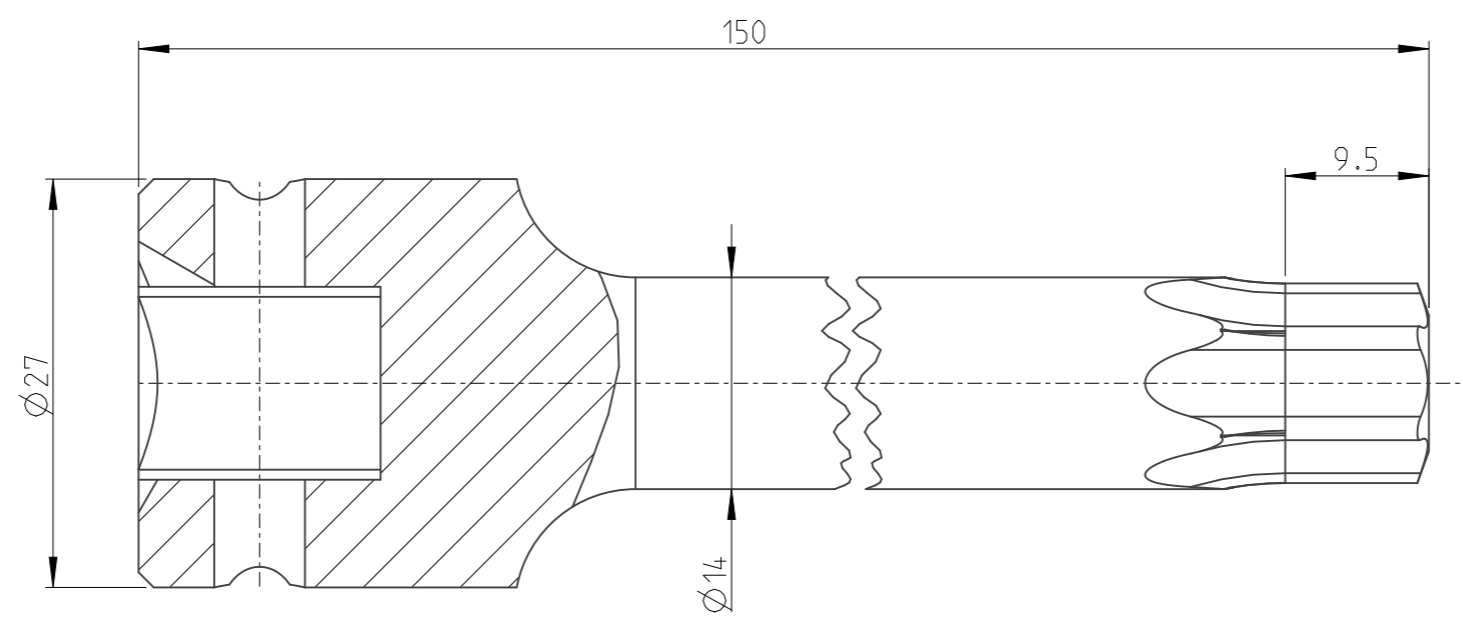

PART	4027132860	Status	Released	Rev./Iter	2.1
Drawing	4027132860	Status		Rev./Iter	&DTC_wm_vers:confd

1 2 3 4 5 6 7 8 9 10

A
B
C
D
E
F
G

proprietary document. Not to be used in any way without our consent.

SALTUS	Name	BitSocket-SQ1/2"-L150-T60
	Designation	4027 1328 60