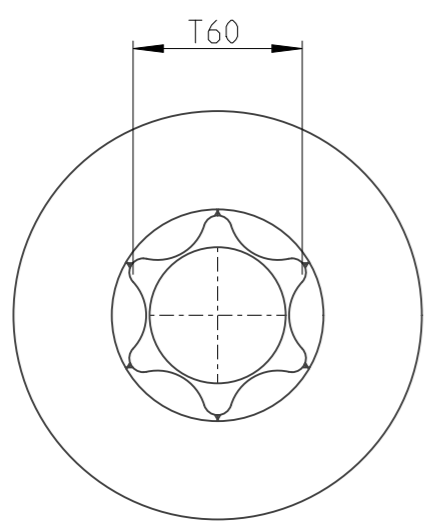

PART	4027132860	Status	Released	Rev./Iter	2.1
Drawing	4027132860	Status		Rev./Iter	&DTC_wm_vers:confd

1 2 3 4 5 6 7 8 9 10

A
B
C
D
E
F
G

proprietary document. Not to be used in any way without our consent.

SALTUS	Name	BitSocket-SQ1/2"-L150-T60
	Designation	4027 1328 60