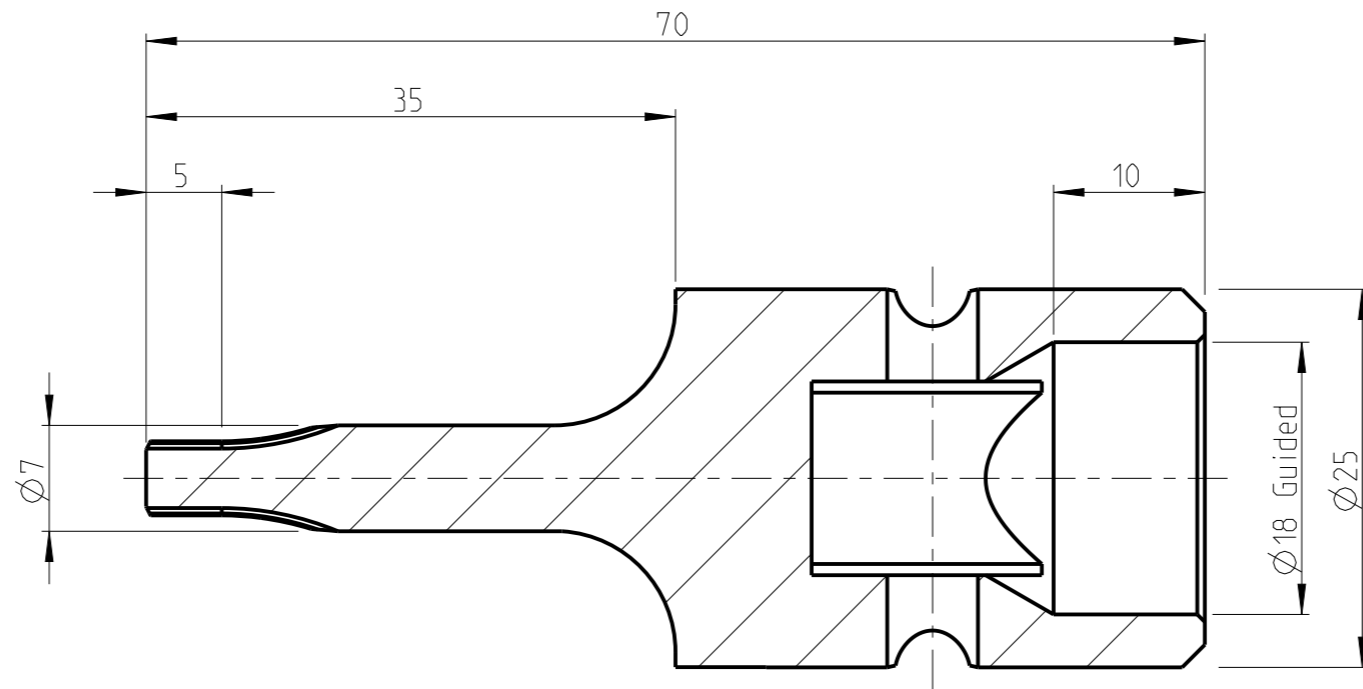

| | | | | | |
|---------|------------|--------|----------|-----------|-----|
| PART | 4027132930 | Status | Released | Rev./Iter | 1.3 |
| Drawing | 4027132930 | Status | | Rev./Iter | 1.3 |

1:1

proprietary document. Not to be used in any way without our consent.

SALTUS

| | |
|-------------|-----------------------------|
| Name | Bit socket-SQ1/2"-L70-T30-G |
| Designation | 4027 1329 30 |