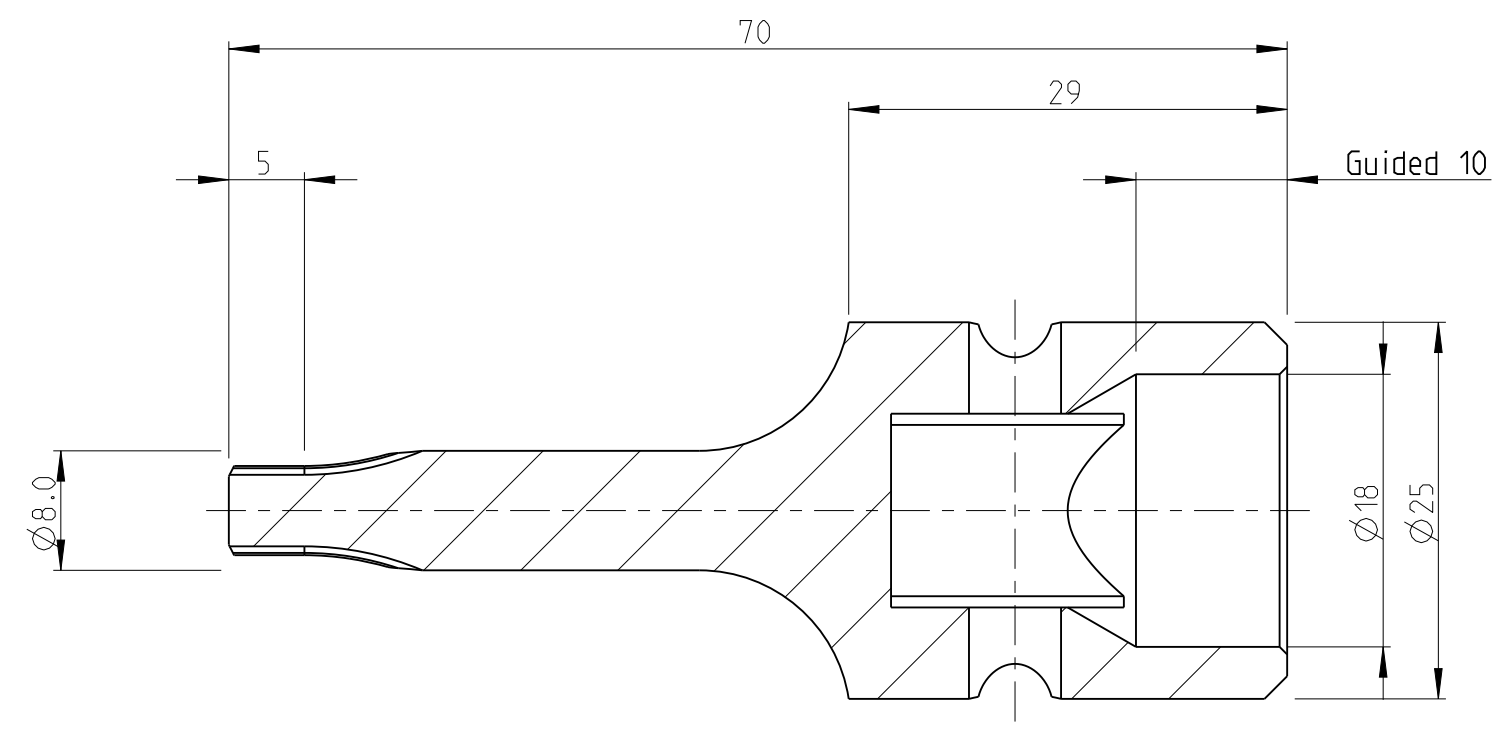

PART	4027132940	Status	Released	Rev./Iter	0.1
Drawing	4027132940	Status		Rev./Iter	0.1

proprietary document. Not to be used in any way without our consent.

SALTUS	Name	Bit socket-SQ1/2"-L70-T40-G
	Designation	4027 1329 40