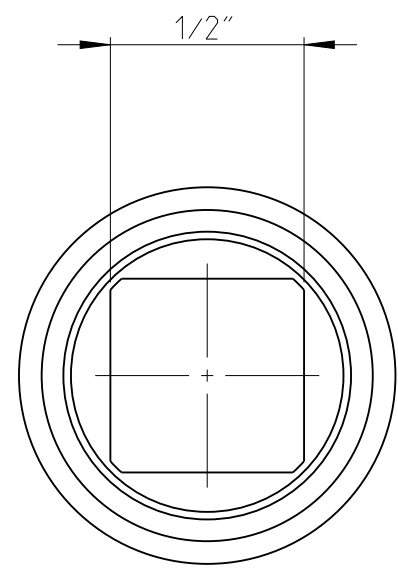

PART	4027132940	Status	Released	Rev./Iter	0.1
Drawing	4027132940	Status		Rev./Iter	0.1

proprietary document. Not to be used in any way without our consent.

SALTUS	Name	Bit socket-SQ1/2"-L70-T40-G
	Designation	4027 1329 40