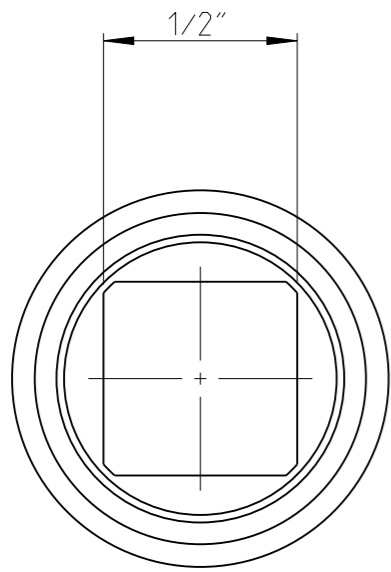

PART	4027132945	Status	Released	Rev./Iter	1.1
Drawing	4027132945	Status		Rev./Iter	1.1

2:1

proprietary document. Not to be used in any way without our consent.

SALTUS

Name	Bit socket-SQ1/2"-L70-T45-G
Designation	4027 1329 45