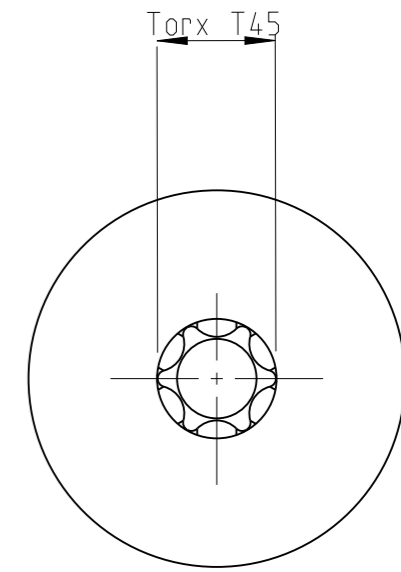

PART	4027132945	Status	Released	Rev./Iter	1.1
Drawing	4027132945	Status		Rev./Iter	1.1

2:1

proprietary document. Not to be used in any way without our consent.

SALTUS

Name	Bit socket-SQ1/2"-L70-T45-G
Designation	4027 1329 45