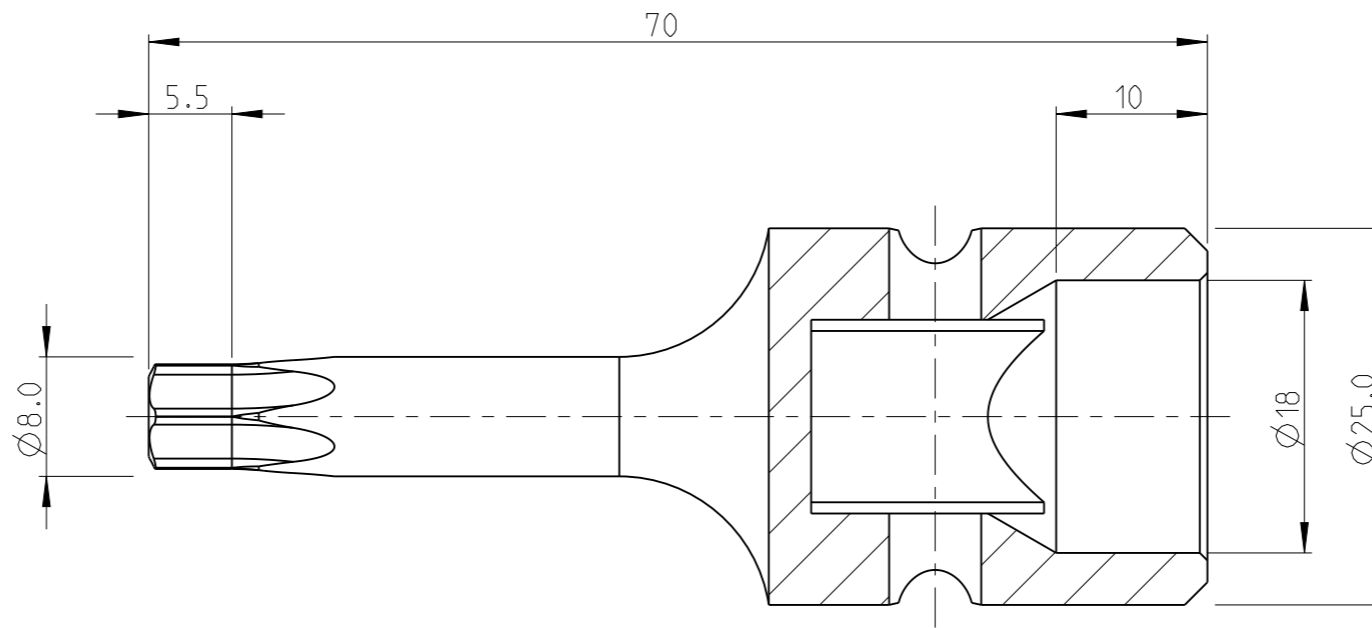

PART	4027132945	Status	Released	Rev./Iter	1.1
Drawing	4027132945	Status		Rev./Iter	1.1

2:1

proprietary document. Not to be used in any way without our consent.

SALTUS

Name	Bit socket-SQ1/2"-L70-T45-G
Designation	4027 1329 45