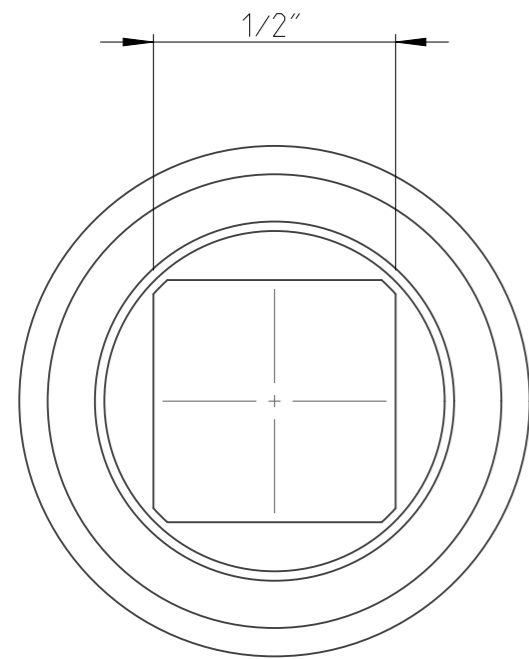

PART	4027132955	Status	Released	Rev./Iter	1,2
Drawing	4027132955	Status		Rev./Iter	1,4

1:1

proprietary document. Not to be used in any way without our consent.

SALTUS

Name
Bit socket-SQ1/2"-L70-T55-G
Designation
4027 1329 55