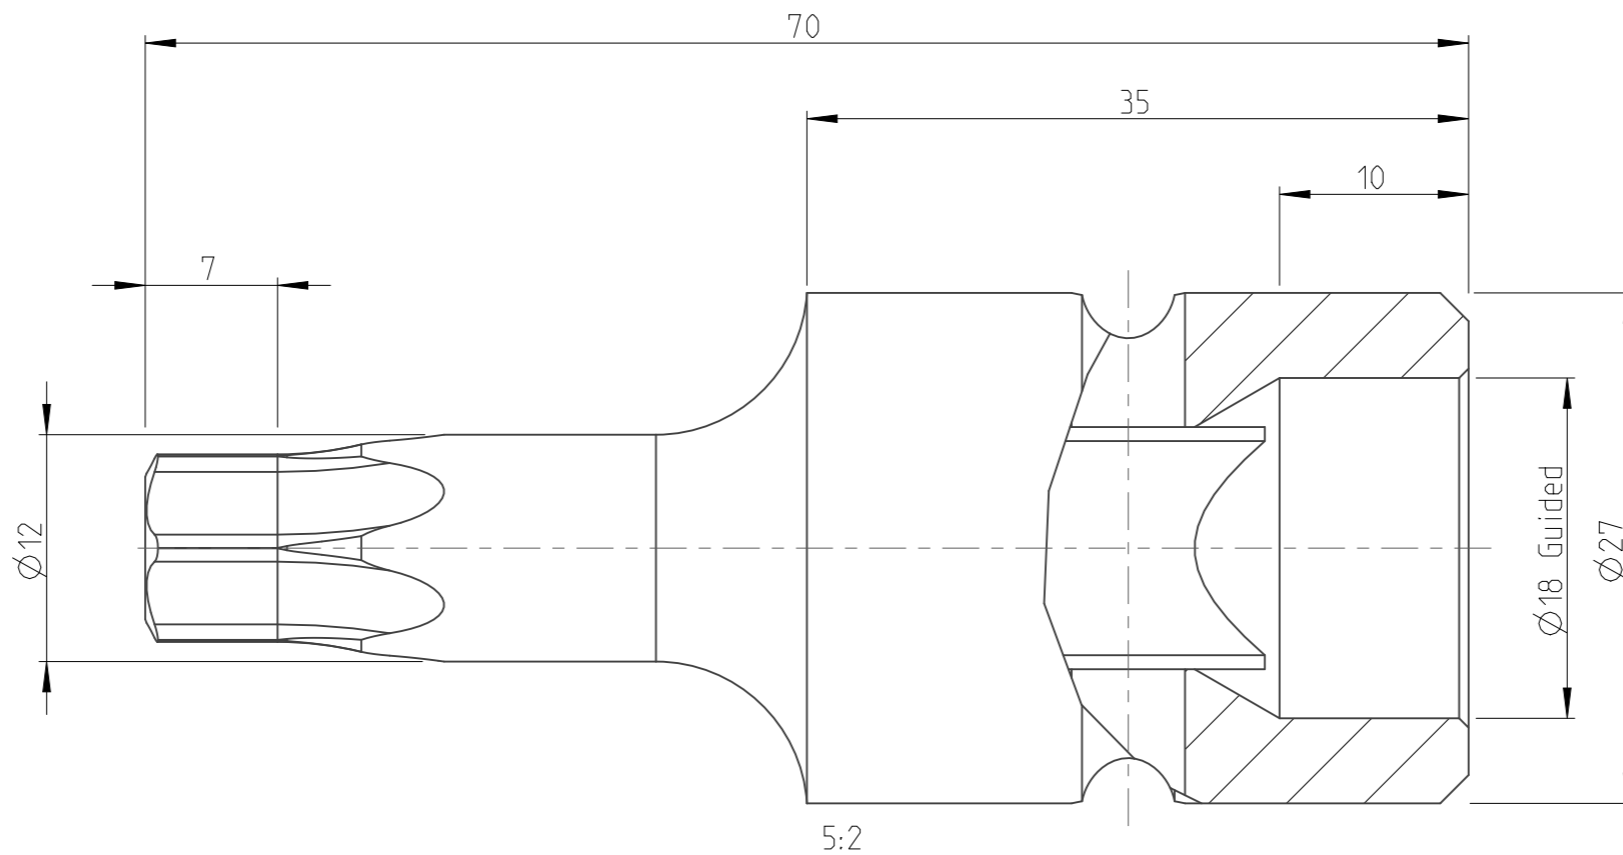

PART	4027132955	Status	Released	Rev./Iter	1,2
Drawing	4027132955	Status		Rev./Iter	1,4

1:1

proprietary document. Not to be used in any way without our consent.

SALTUS

Name
Bit socket-SQ1/2"-L70-T55-G
Designation
4027 1329 55