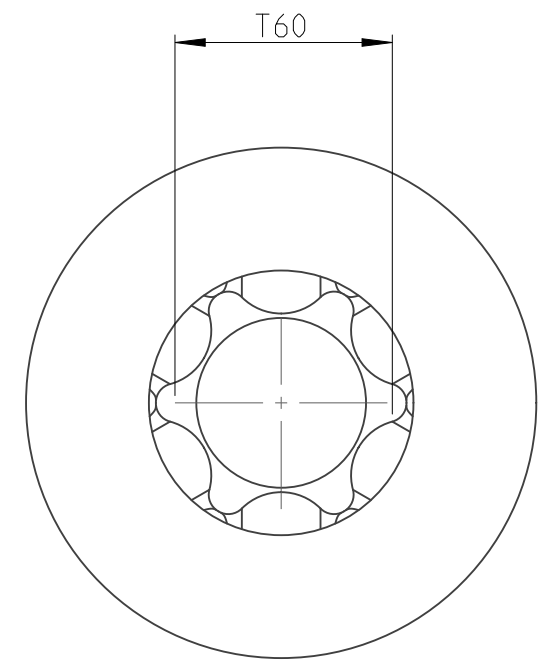

PART	4027132960	Status	Released	Rev./Iter	1.0
Drawing	4027132960	Status		Rev./Iter	1.0

1:1

proprietary document. Not to be used in any way without our consent.

SALTUS

Name	Bit socket-SQ1/2"-L70-T60-G
Designation	4027 1329 60