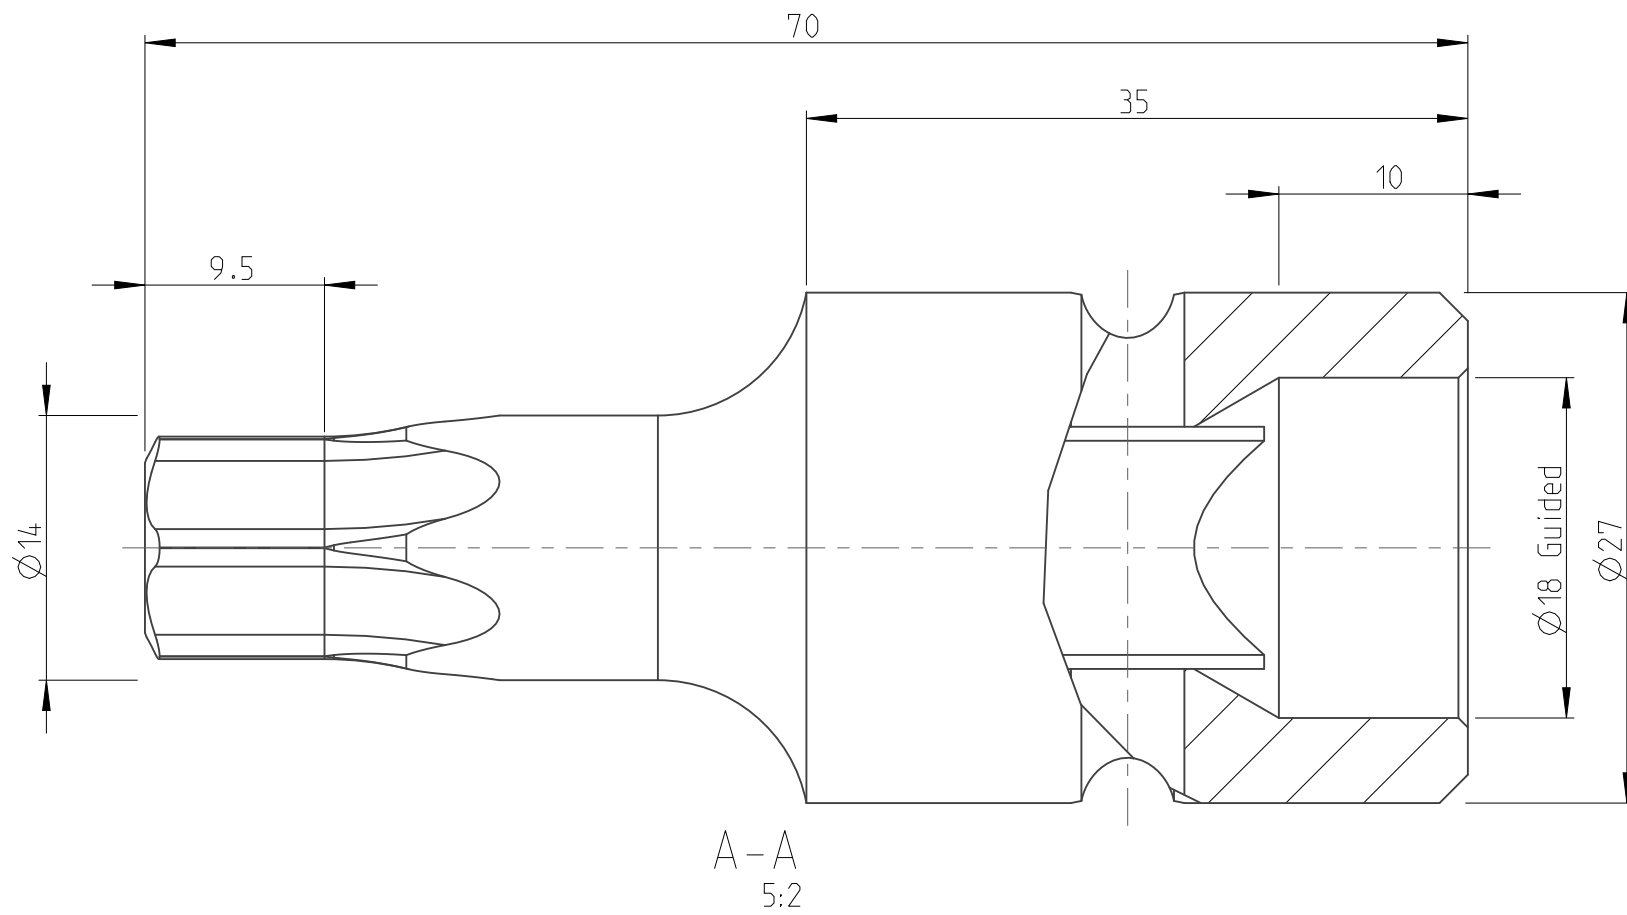

PART	4027132960	Status	Released	Rev./Iter	1.0
Drawing	4027132960	Status		Rev./Iter	1.0

1:1

proprietary document. Not to be used in any way without our consent.

SALTUS

Name	Bit socket-SQ1/2"-L70-T60-G
Designation	4027 1329 60