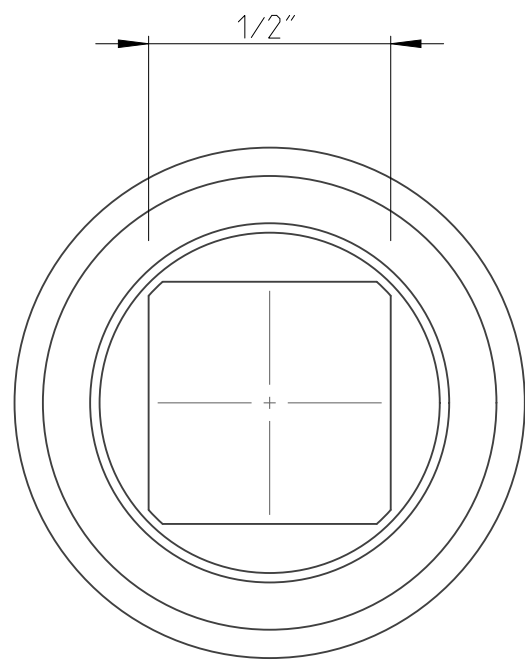

PART	4027132960	Status	Released	Rev./Iter	1.0
Drawing	4027132960	Status		Rev./Iter	1.0

1:1

proprietary document. Not to be used in any way without our consent.

SALTUS

Name	Bit socket-SQ1/2"-L70-T60-G
Designation	4027 1329 60