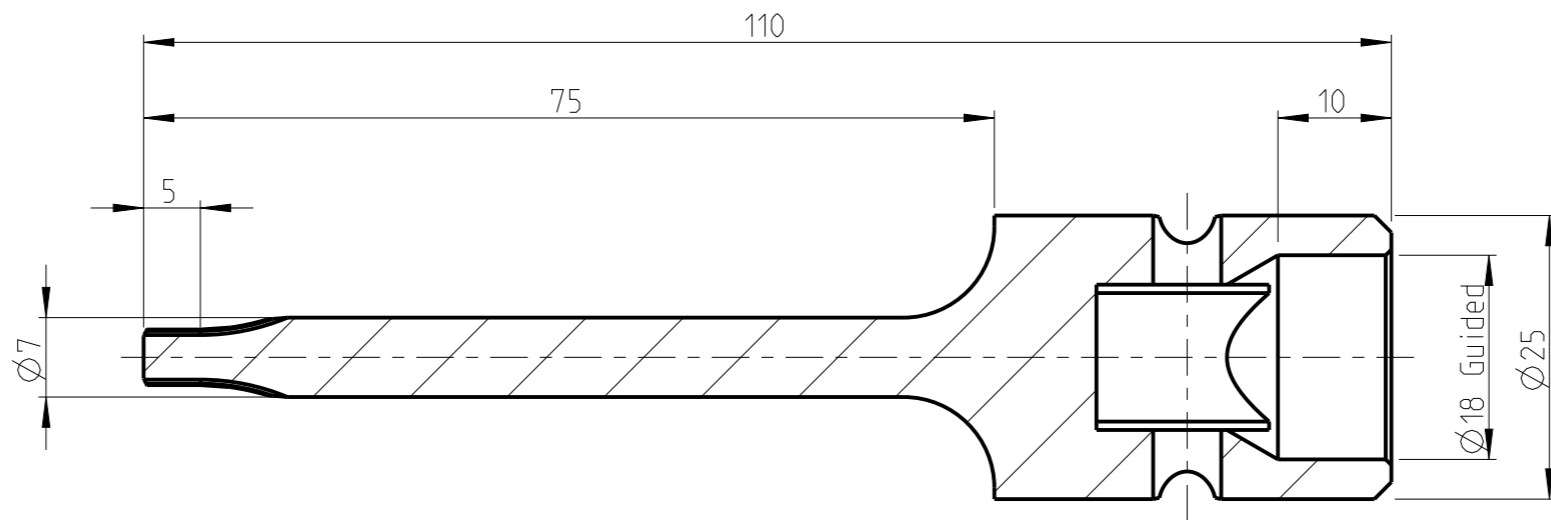

PART	4027133030	Status	Released	Rev./Iter	2.1
Drawing	4027133030	Status		Rev./Iter	2.1

1:1

proprietary document. Not to be used in any way without our consent.

SALTUS

Name	Bit socket-SQ1/2"-L110-T30-G
Designation	4027 1330 30