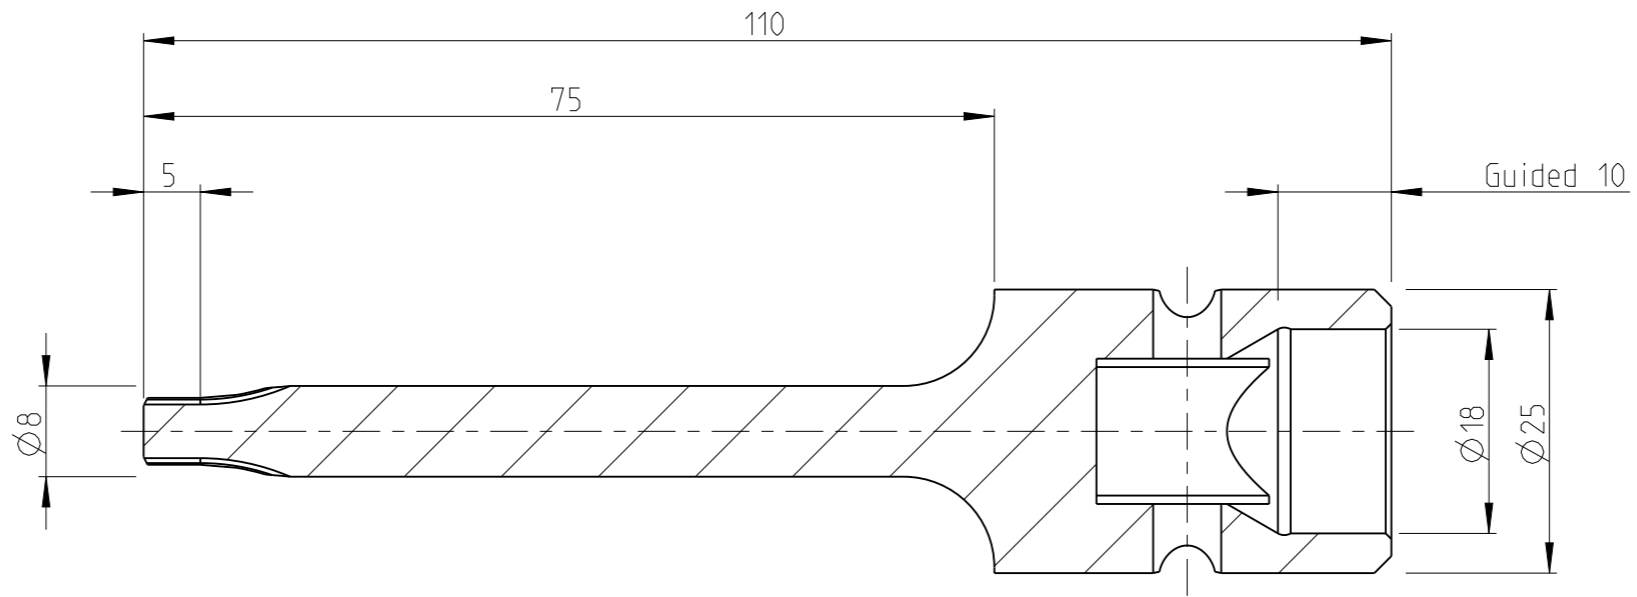

PART	4027133040	Status	Released	Rev./Iter	0.0
Drawing	4027133040	Status		Rev./Iter	0.0

1:1

proprietary document. Not to be used in any way without our consent.

**SALTUS**

Name	Bit socket-SQ1/2"-L110-T40-G
Designation	4027 1330 40