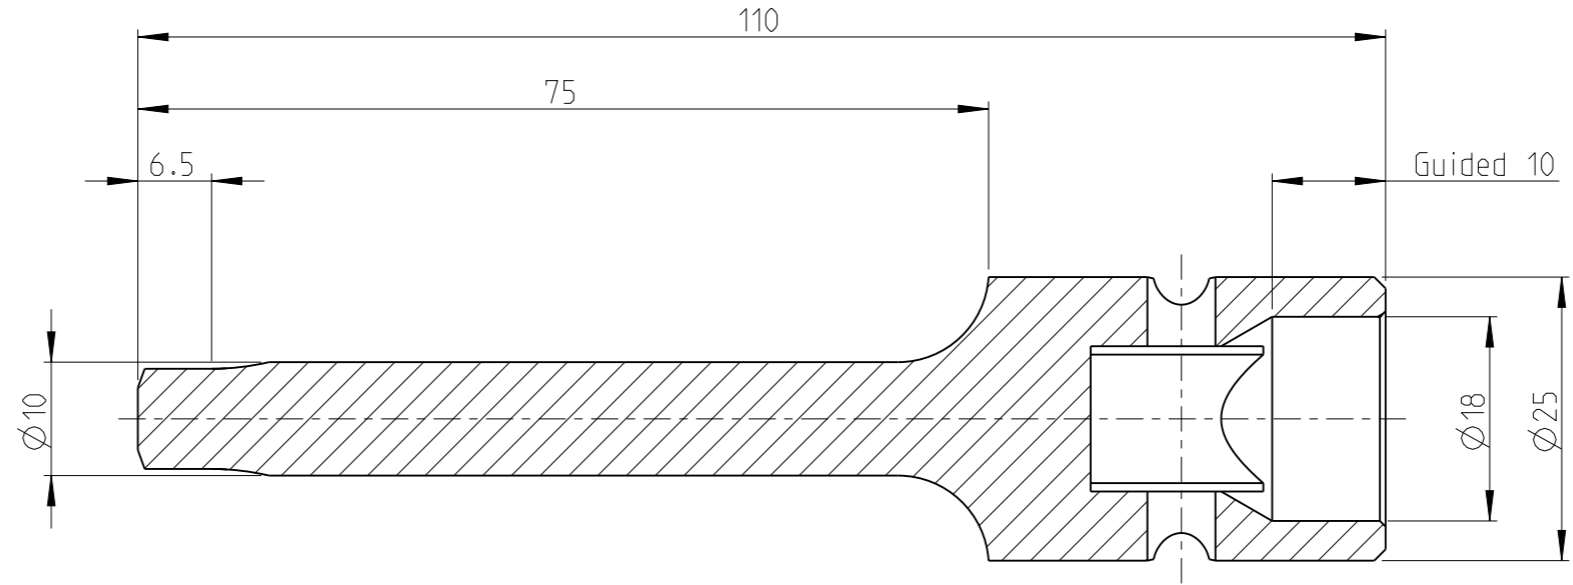

PART	4027133050	Status	Released	Rev./Iter	1.1
Drawing	4027133050	Status		Rev./Iter	1.1

1:1

proprietary document. Not to be used in any way without our consent.

SALTUS	Name	Bit socket-SQ1/2"-L110-T50-G
	Designation	4027 1330 50