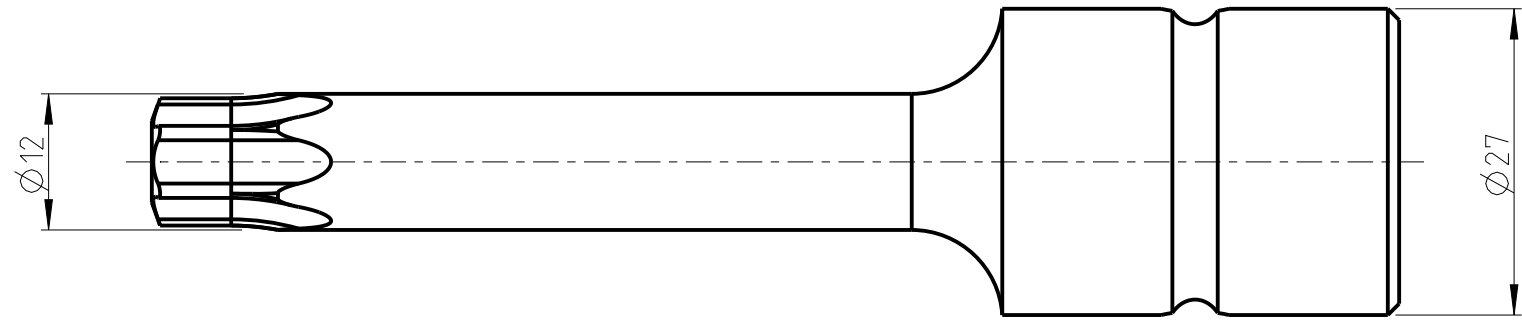

PART	4027133055	Status	Released	Rev./Iter	1.2
Drawing	4027133055	Status		Rev./Iter	1.2

1:1

proprietary document. Not to be used in any way without our consent.

SALTUS

Name

Bit socket-SQ1/2"-L110-T55-G

Designation