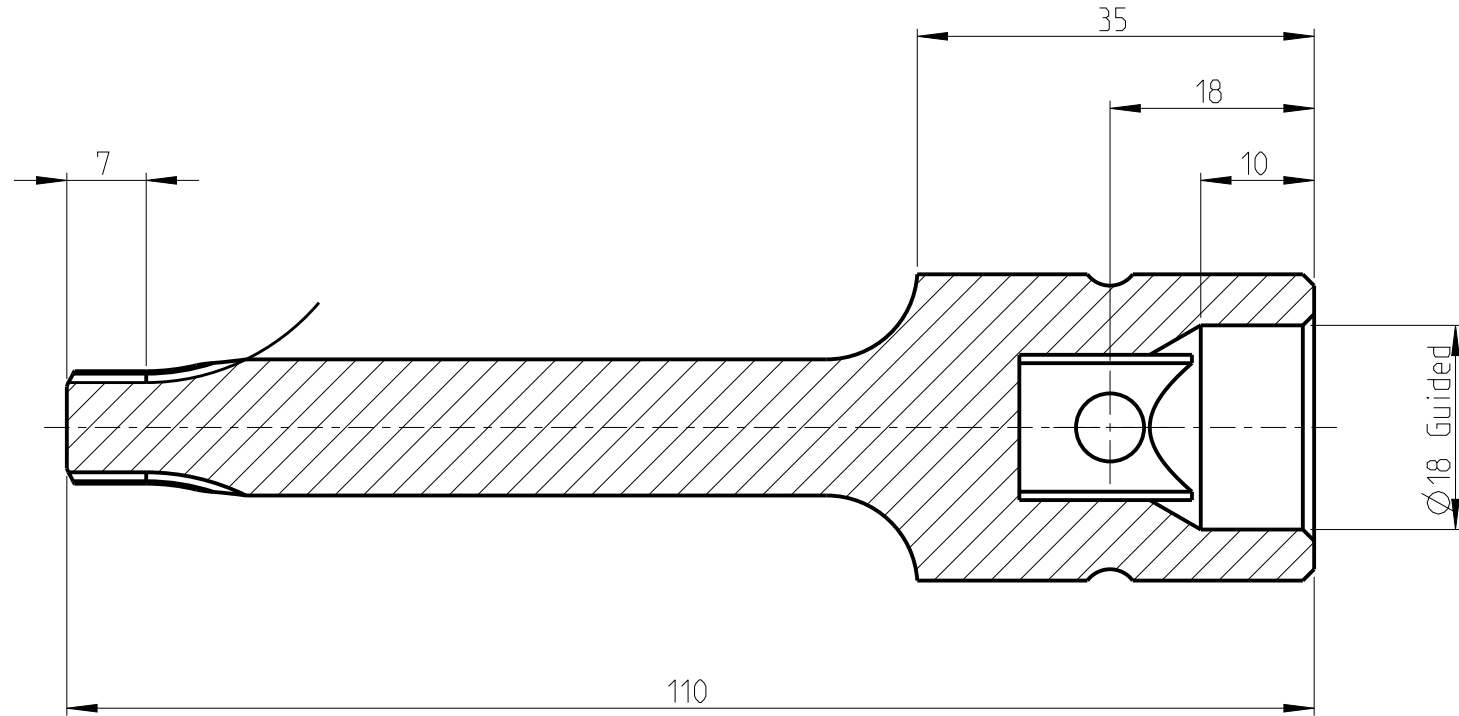

PART	4027133055	Status	Released	Rev./Iter	1.2
Drawing	4027133055	Status		Rev./Iter	1.2

1:1

proprietary document. Not to be used in any way without our consent.

SALTUS

Name

Bit socket-SQ1/2"-L110-T55-G

Designation