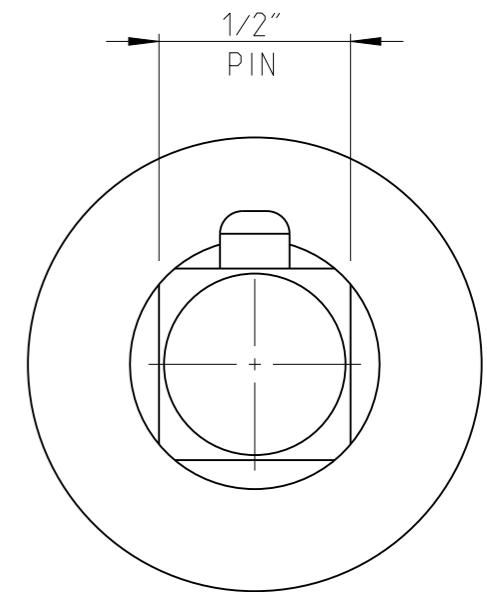

PART	4027133401	Status	Released	Rev./Iter	1.0
Drawing	4027133401	Status		Rev./Iter	1.0

proprietary document. Not to be used in any way without our consent.

<b>SALTUS</b>	Name	Extension-SQ1/2"-L75-SQ1/2"-P
	Designation	4027 1334 01