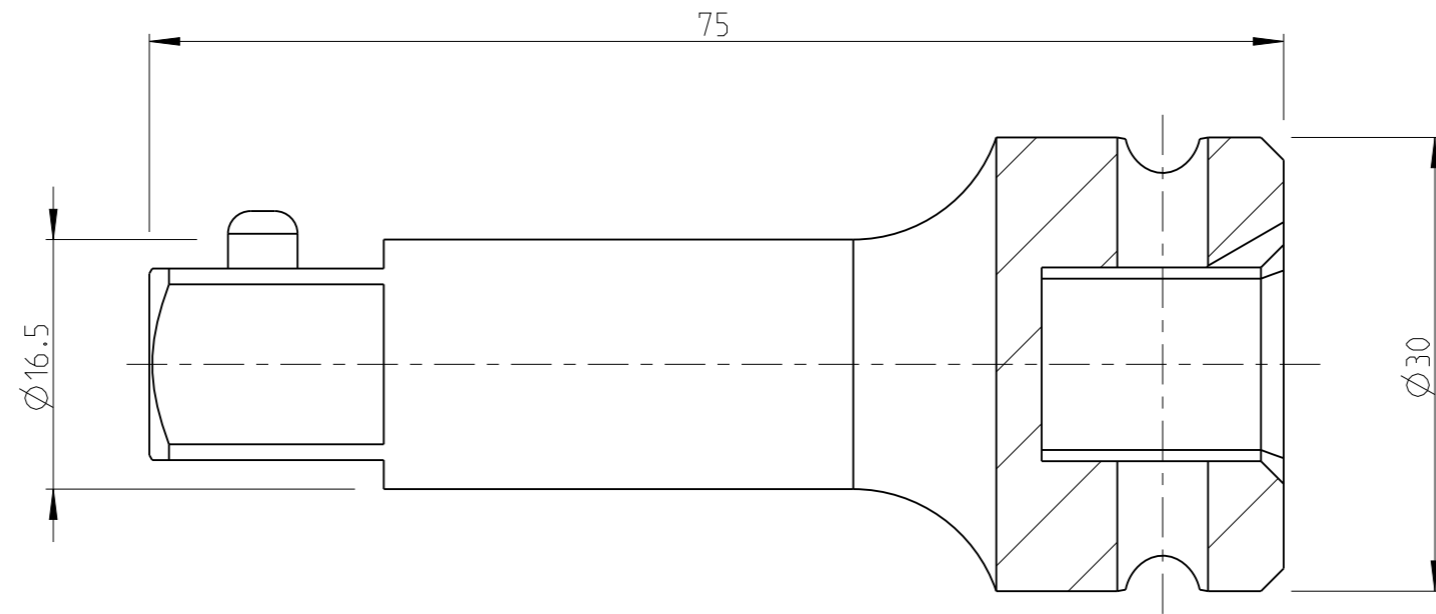

PART	4027133401	Status	Released	Rev./Iter	1.0
Drawing	4027133401	Status		Rev./Iter	1.0

proprietary document. Not to be used in any way without our consent.

<b>SALTUS</b>	Name	Extension-SQ1/2"-L75-SQ1/2"-P
	Designation	4027 1334 01