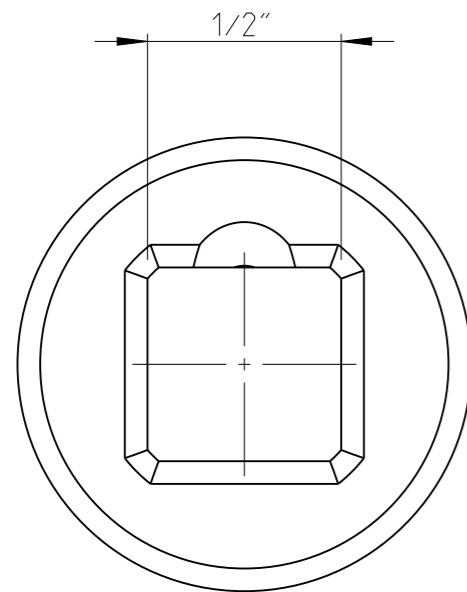

PART	4027133401	Status	Released	Rev./Iter	1.0
Drawing	4027133401	Status		Rev./Iter	1.0

proprietary document. Not to be used in any way without our consent.

<b>SALTUS</b>	Name	Extension-SQ1/2"-L75-SQ1/2"-P
	Designation	4027 1334 01