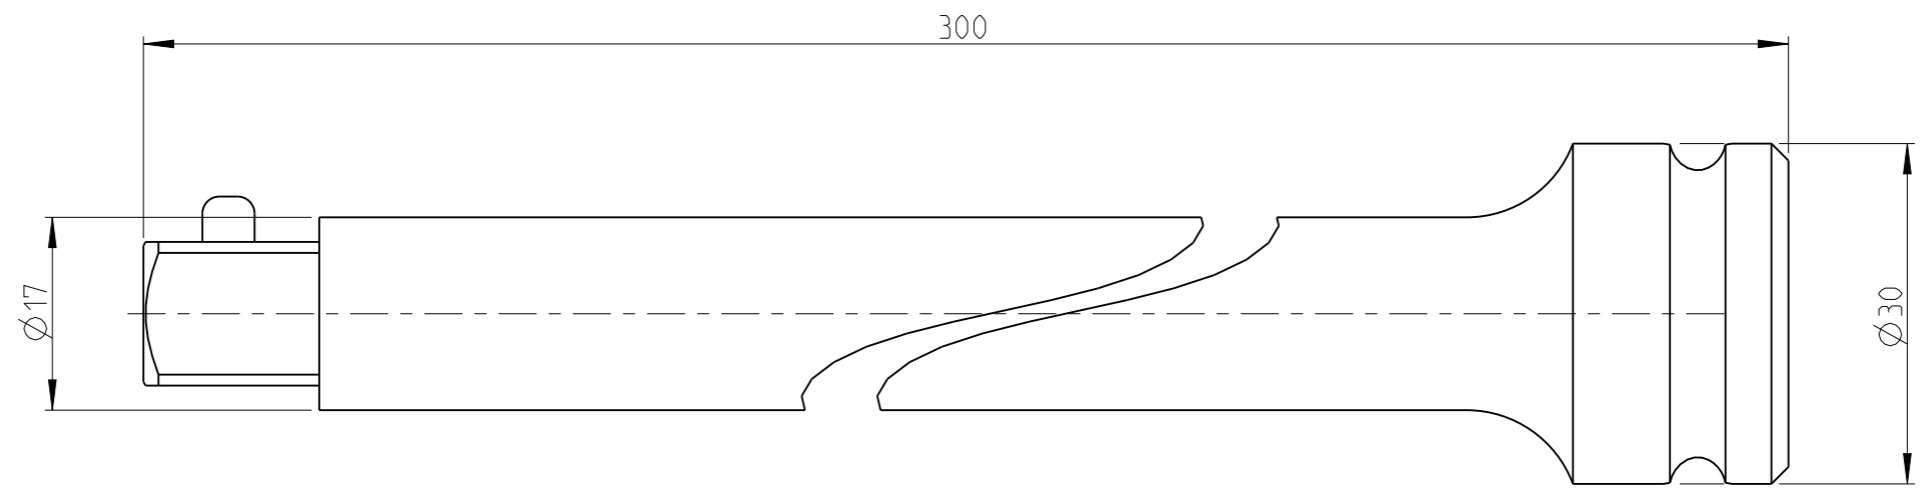

ASSEMBLY	4027133409	Status	In Work	Rev. 0.2
DRAWING	4027133409	Status		Rev. 0.2

1:2

proprietary document. Not to be used in any way without our consent.

SALTUS

Name	Extension-SQ1/2"-L300-SQ1/2"-P
Designation	4027 1334 09