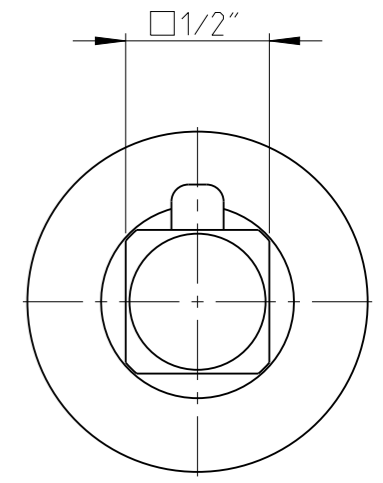

ASSEMBLY	4027133409	Status	In Work	Rev. 0.2
DRAWING	4027133409	Status		Rev. 0.2

1:2

proprietary document. Not to be used in any way without our consent.

SALTUS

Name	Extension-SQ1/2"-L300-SQ1/2"-P
Designation	4027 1334 09