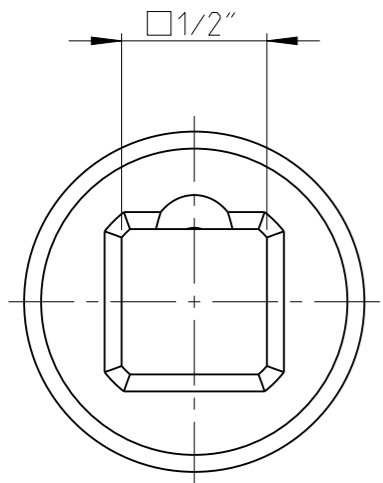

ASSEMBLY	4027133409	Status	In Work	Rev. 0.2
DRAWING	4027133409	Status		Rev. 0.2

1:2

proprietary document. Not to be used in any way without our consent.

SALTUS

Name	Extension-SQ1/2"-L300-SQ1/2"-P
Designation	4027 1334 09