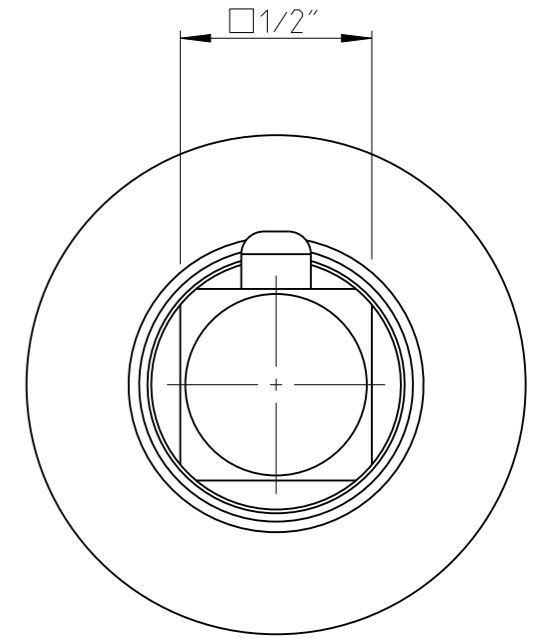

ASSEMBLY	4027133421	Status	Released	Rev. / Iter	1.1
DRAWING	4027133421	Status		Rev. / Iter	1.1

proprietary document. Not to be used in any way without our consent.

SALTUS

Name	EXT-SQ1/2"-L75-SQ1/2"-R-P
Designation	4027 1334 21