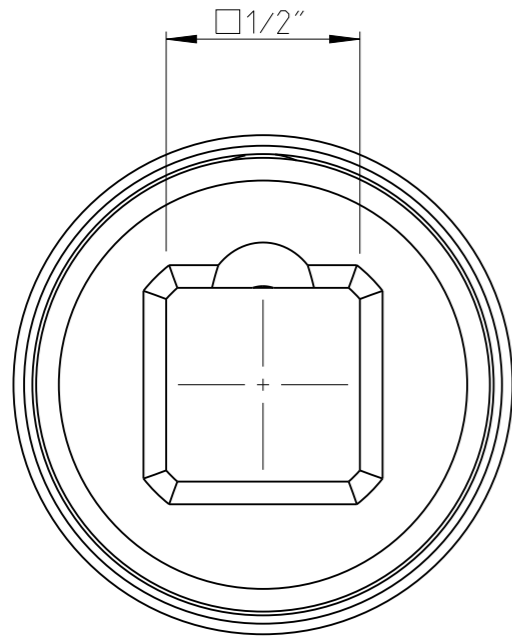

ASSEMBLY	4027133421	Status	Released	Rev. / Iter	1.1
DRAWING	4027133421	Status		Rev. / Iter	1.1

proprietary document. Not to be used in any way without our consent.

SALTUS

Name	EXT-SQ1/2"-L75-SQ1/2"-R-P
Designation	4027 1334 21