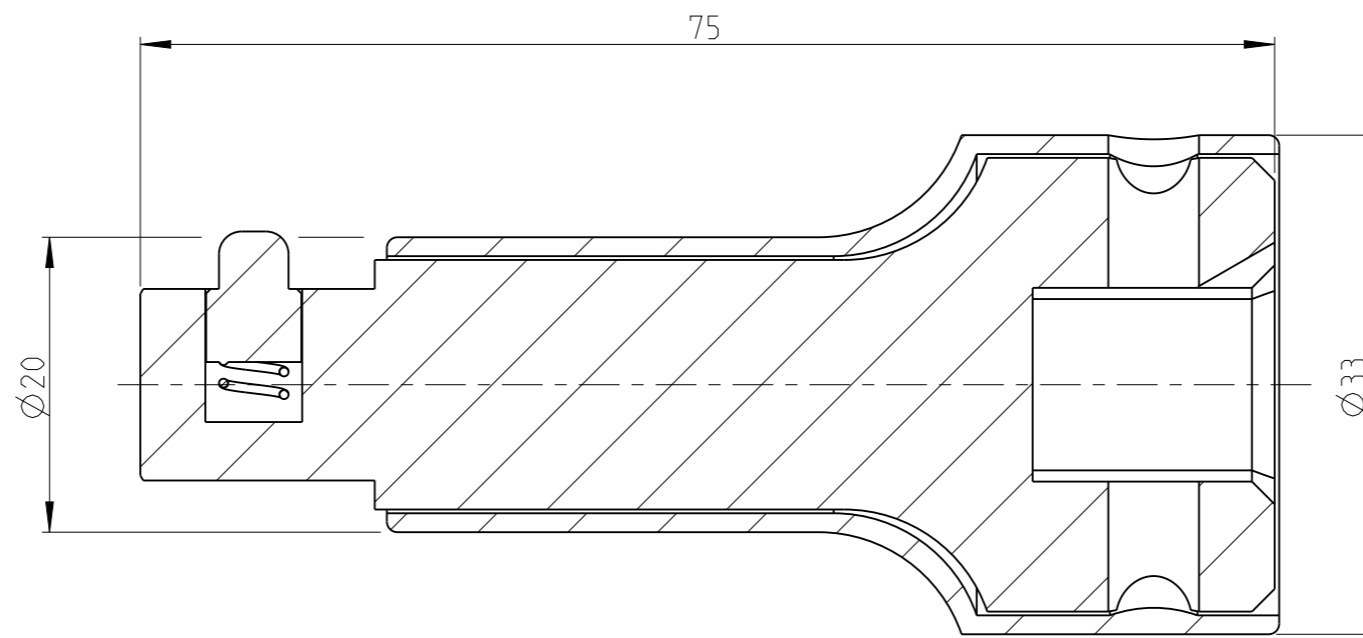

ASSEMBLY	4027133421	Status	Released	Rev. / Iter	1.1
DRAWING	4027133421	Status		Rev. / Iter	1.1

proprietary document. Not to be used in any way without our consent.

SALTUS

Name	EXT-SQ1/2"-L75-SQ1/2"-R-P
Designation	4027 1334 21