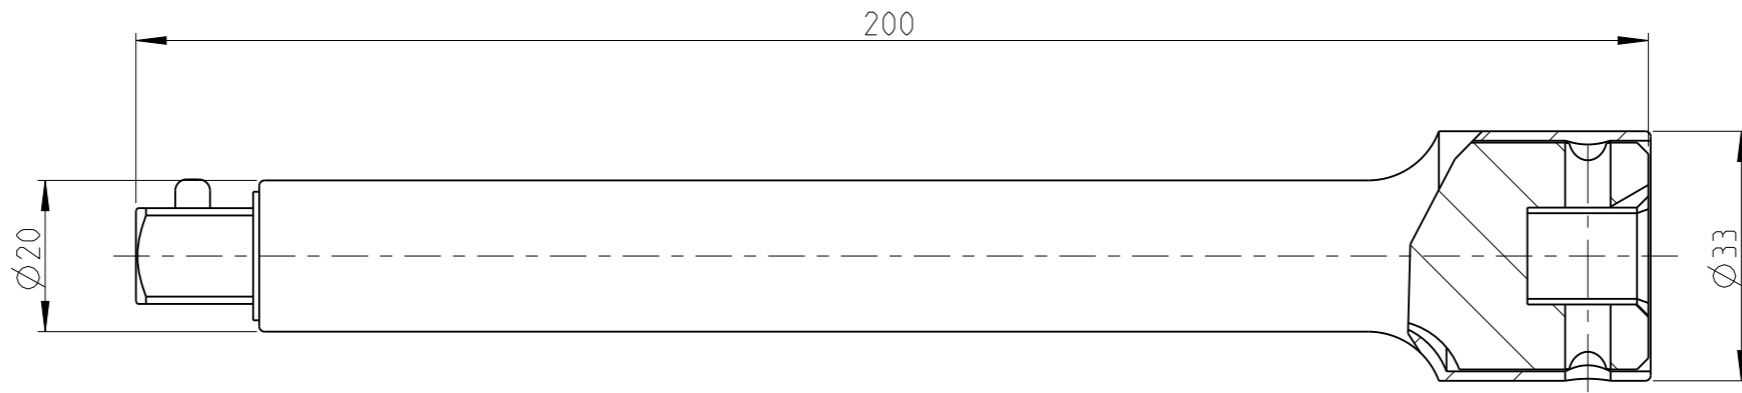

ASSEMBLY	4027133426	Status	Released	Rev. #	0.0
DRAWING	4027133426	Status		Rev. #	0.0

proprietary document. Not to be used in any way without our consent.

**SALTUS**

Name	EXT-SQ1/2"-L200-SQ1/2"-R-P
Designation	4027 1334 26