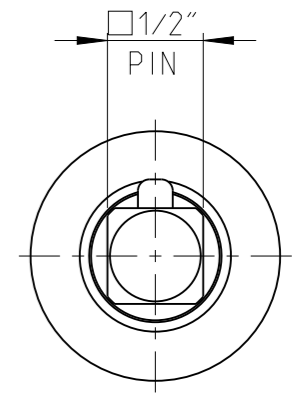

ASSEMBLY	4027133426	Status	Released	Rev. #	0.0
DRAWING	4027133426	Status		Rev. #	0.0

proprietary document. Not to be used in any way without our consent.

**SALTUS**

Name	EXT-SQ1/2"-L200-SQ1/2"-R-P
Designation	4027 1334 26