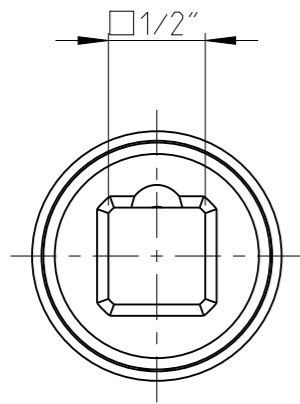

ASSEMBLY	4027133426	Status	Released	Rev. #	0.0
DRAWING	4027133426	Status		Rev. #	0.0

proprietary document. Not to be used in any way without our consent.

**SALTUS**

Name	EXT-SQ1/2"-L200-SQ1/2"-R-P
Designation	4027 1334 26