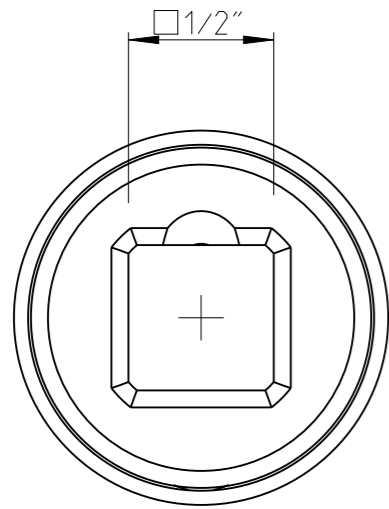

ASSEMBLY	4027133427	Status	Released	Rev. / Iter	1.3
DRAWING	4027133427	Status		Rev. / Iter	1.3

1:1

proprietary document. Not to be used in any way without our consent.

**SALTUS**

Name	EXT-SQ1/2"-L250-SQ1/2"-R-P
Designation	4027 1334 27