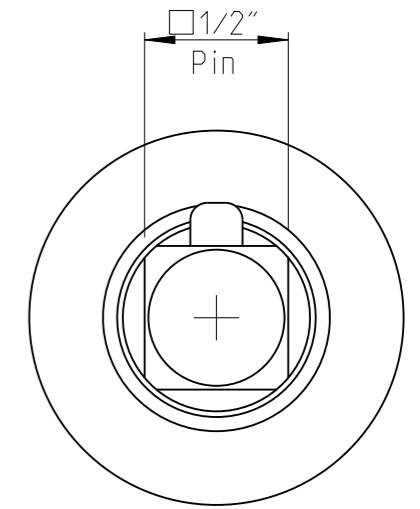

ASSEMBLY	4027133427	Status	Released	Rev. / Iter	1.3
DRAWING	4027133427	Status		Rev. / Iter	1.3

1:1

proprietary document. Not to be used in any way without our consent.

**SALTUS**

Name	EXT-SQ1/2"-L250-SQ1/2"-R-P
Designation	4027 1334 27