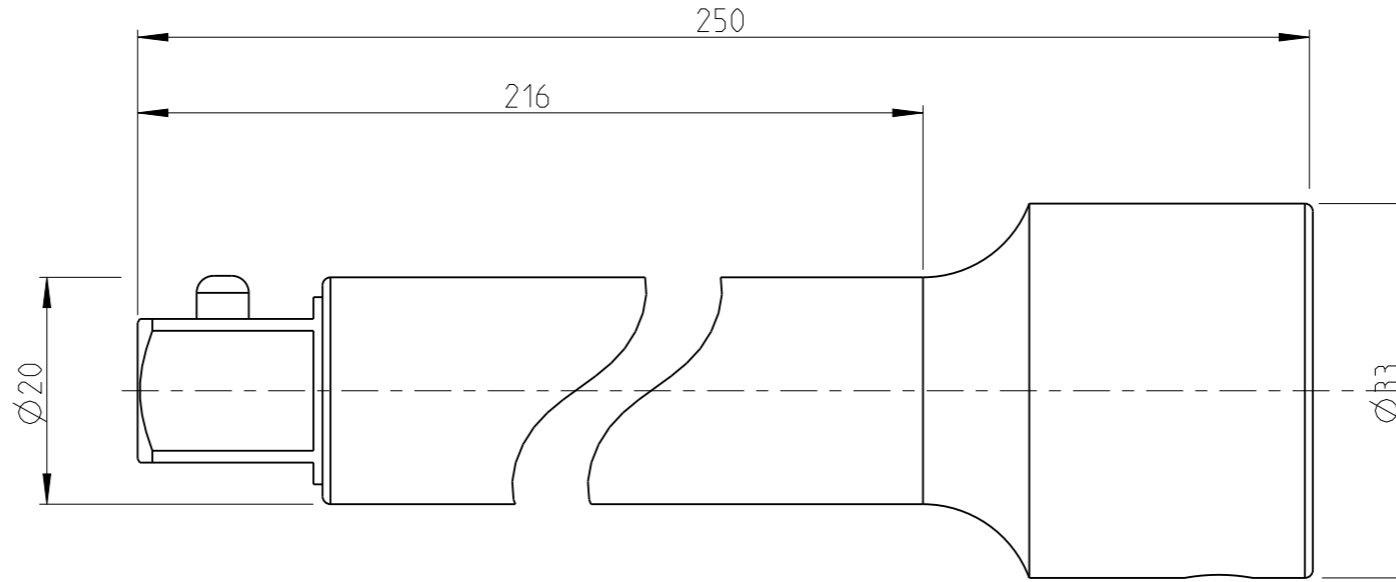

ASSEMBLY	4027133427	Status	Released	Rev. / Iter	1.3
DRAWING	4027133427	Status		Rev. / Iter	1.3

1:1

proprietary document. Not to be used in any way without our consent.

**SALTUS**

Name	EXT-SQ1/2"-L250-SQ1/2"-R-P
Designation	4027 1334 27