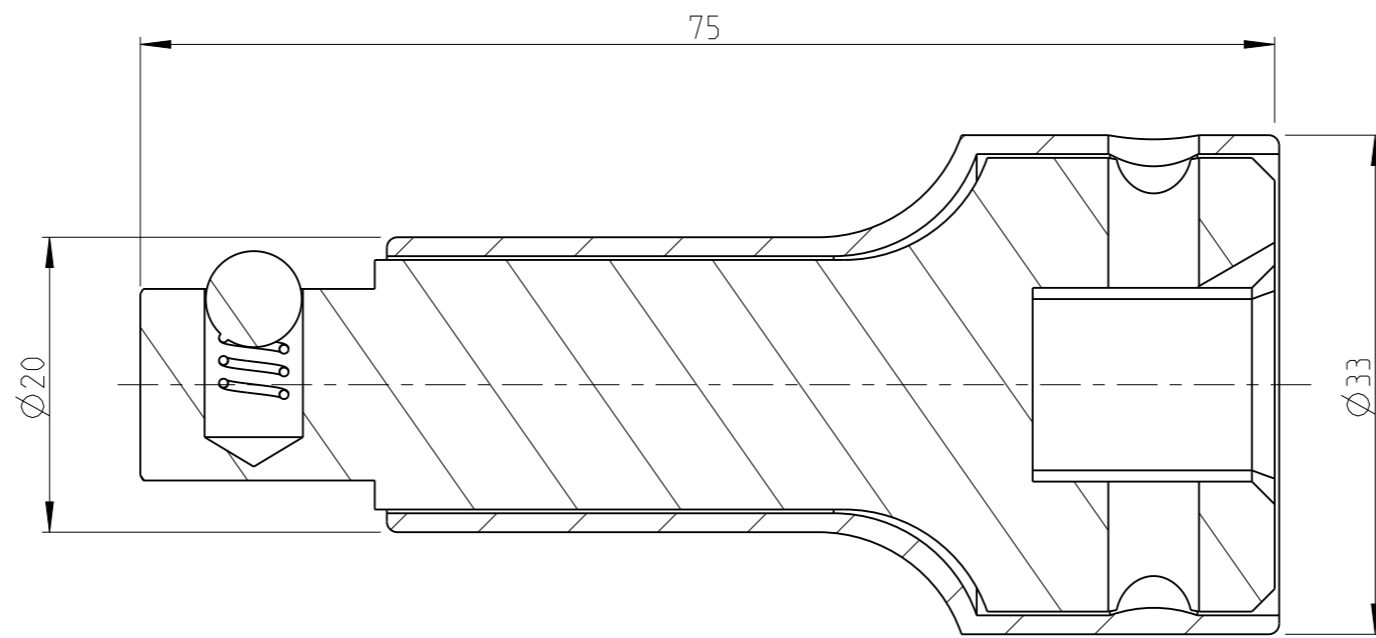

ASSEMBLY	4027133431	Status	Released	Rev. / Iter	1.2
Drawing	4027133431	Status		Rev. / Iter	1.2

proprietary document. Not to be used in any way without our consent.

**SALTUS**

Name	EXT-SQ1/2"-L75-SQ1/2"-R-B
Designation	4027 1334 31