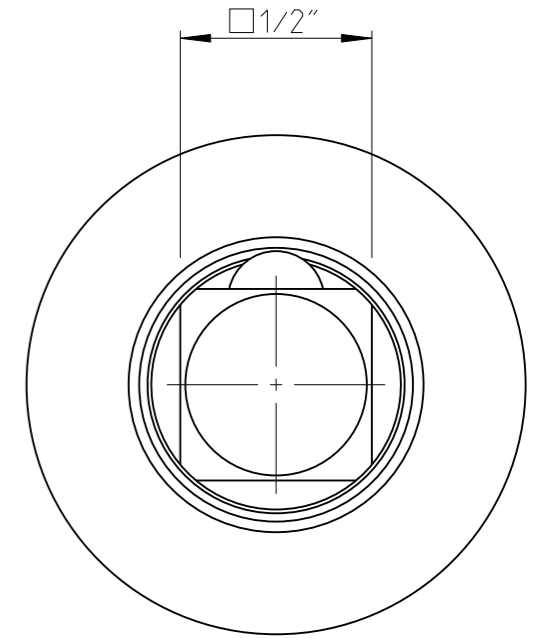

ASSEMBLY	4027133431	Status	Released	Rev. / Iter	1.2
Drawing	4027133431	Status		Rev. / Iter	1.2

proprietary document. Not to be used in any way without our consent.

**SALTUS**

Name	EXT-SQ1/2"-L75-SQ1/2"-R-B
Designation	4027 1334 31