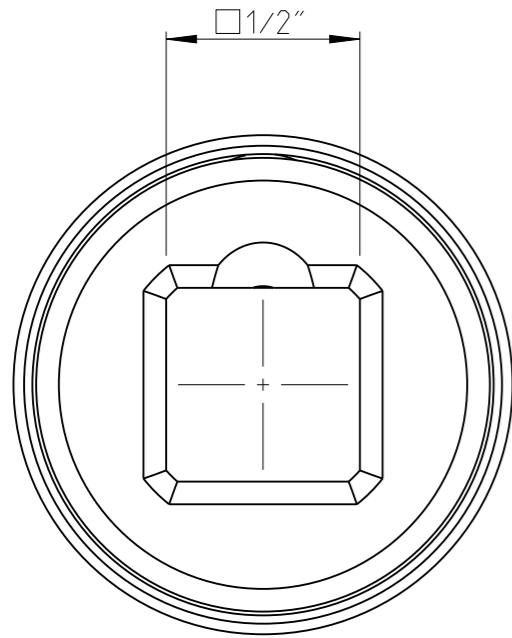

ASSEMBLY	4027133431	Status	Released	Rev. / Iter	1.2
Drawing	4027133431	Status		Rev. / Iter	1.2

proprietary document. Not to be used in any way without our consent.

**SALTUS**

Name	EXT-SQ1/2"-L75-SQ1/2"-R-B
Designation	4027 1334 31