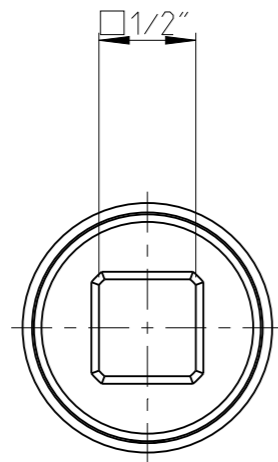

ASSEMBLY	4027133433	Status	In Work	Rev. No.	0.0
DRAWING	4027133433	Status		Rev. No.	0.0

1 2 3 4 5 6 7 8 9 10

**Saltus** proprietary document. Not to be used in any way without our written consent.

**Saltus**

Name	EXT-SQ1/2"-L125-SQ1/2"-R-B
Designation	4027 1334 33

A  
B  
C  
D  
E  
F  
G