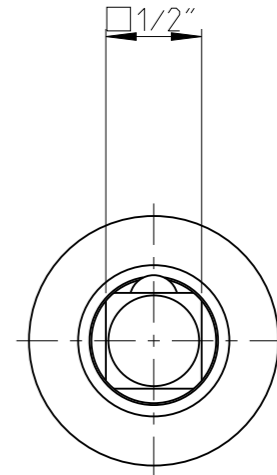

ASSEMBLY	4027133433	Status	In Work	Rev. No.	0.0
DRAWING	4027133433	Status		Rev. No.	0.0

1 2 3 4 5 6 7 8 9 10

**Saltus** proprietary document. Not to be used in any way without our written consent.

**Saltus**

Name	EXT-SQ1/2"-L125-SQ1/2"-R-B
Designation	4027 1334 33

A  
B  
C  
D  
E  
F  
G