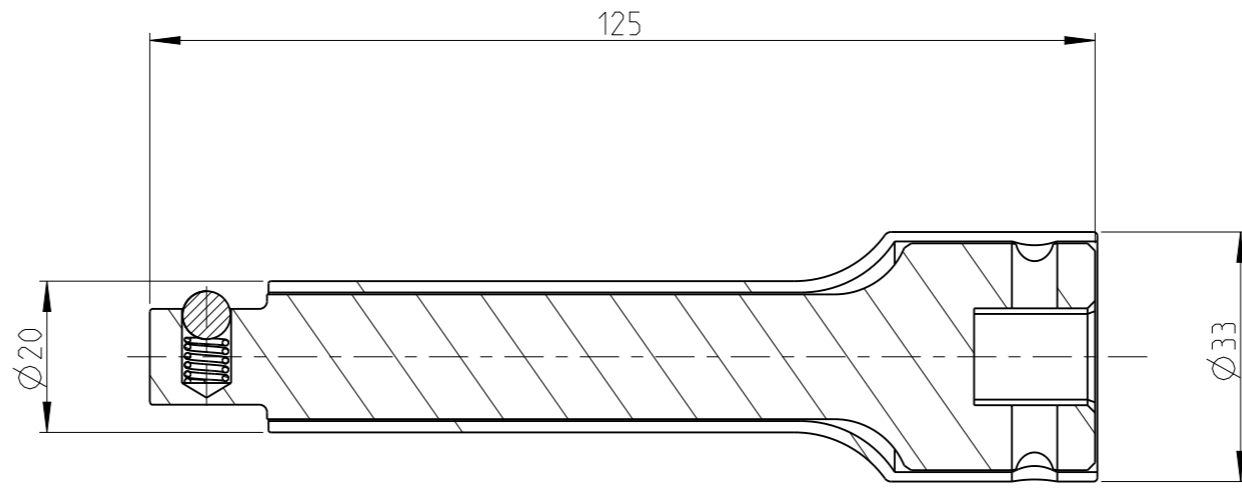

ASSEMBLY	4027133433	Status	In Work	Rev. No.	0.0
DRAWING	4027133433	Status		Rev. No.	0.0

1 2 3 4 5 6 7 8 9 10

**Saltus** proprietary document. Not to be used in any way without our written consent.

**Saltus**

Name	EXT-SQ1/2"-L125-SQ1/2"-R-B
Designation	4027 1334 33

A  
B  
C  
D  
E  
F  
G