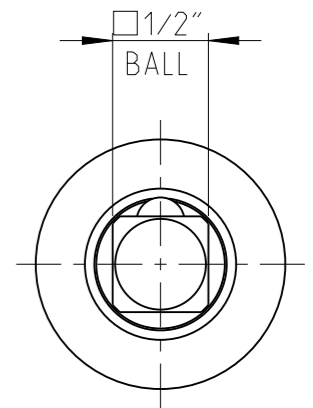

ASSEMBLY	4027133436	Status	Released	Rev. Itm	0.0
DRAWING	4027133436	Status		Rev. Itm	0.0

proprietary document. Not to be used in any way without our consent.

SALTUS

Name	EXT-SQ1/2"-L200-SQ1/2"-R-B
Designation	4027 1334 36