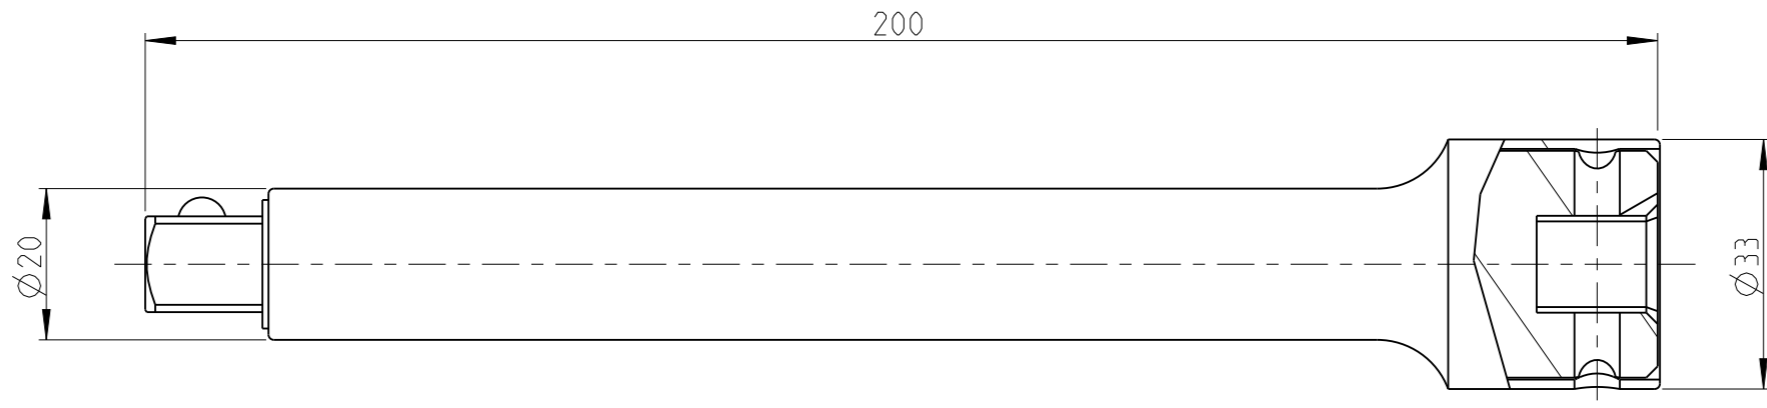

ASSEMBLY	4027133436	Status	Released	Rev. Itm	0.0
DRAWING	4027133436	Status		Rev. Itm	0.0

proprietary document. Not to be used in any way without our consent.

SALTUS

Name	EXT-SQ1/2"-L200-SQ1/2"-R-B
Designation	4027 1334 36