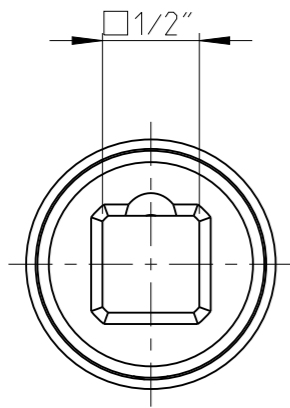

ASSEMBLY	4027133436	Status	Released	Rev. Itm	0.0
DRAWING	4027133436	Status		Rev. Itm	0.0

proprietary document. Not to be used in any way without our consent.

SALTUS

Name	EXT-SQ1/2"-L200-SQ1/2"-R-B
Designation	4027 1334 36