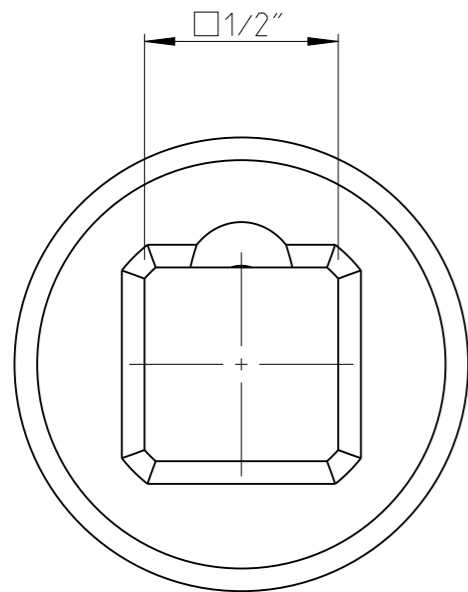

PART	4027133440	Status	Released	Rev./Iter	0.2
Drawing	4027133440	Status		Rev./Iter	0.2

proprietary document. Not to be used in any way without our consent.

**SALTUS**

Name  
Extension-SQ1/2"-L50-SQ1/2"-B  
Designation  
4027 1334 40