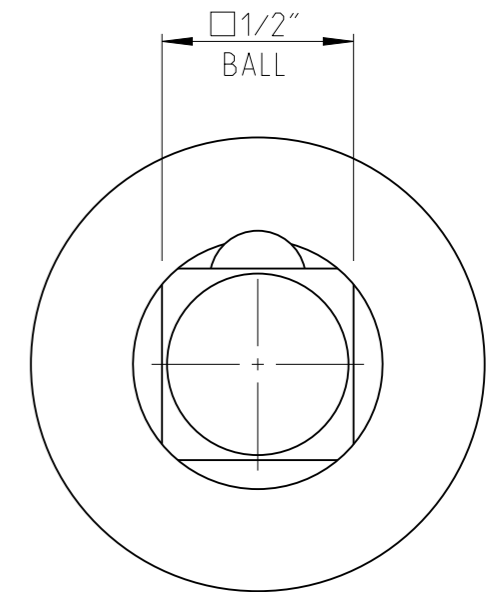

PART	4027133440	Status	Released	Rev./Iter	0.2
Drawing	4027133440	Status		Rev./Iter	0.2

proprietary document. Not to be used in any way without our consent.

**SALTUS**

Name  
Extension-SQ1/2"-L50-SQ1/2"-B  
Designation  
4027 1334 40