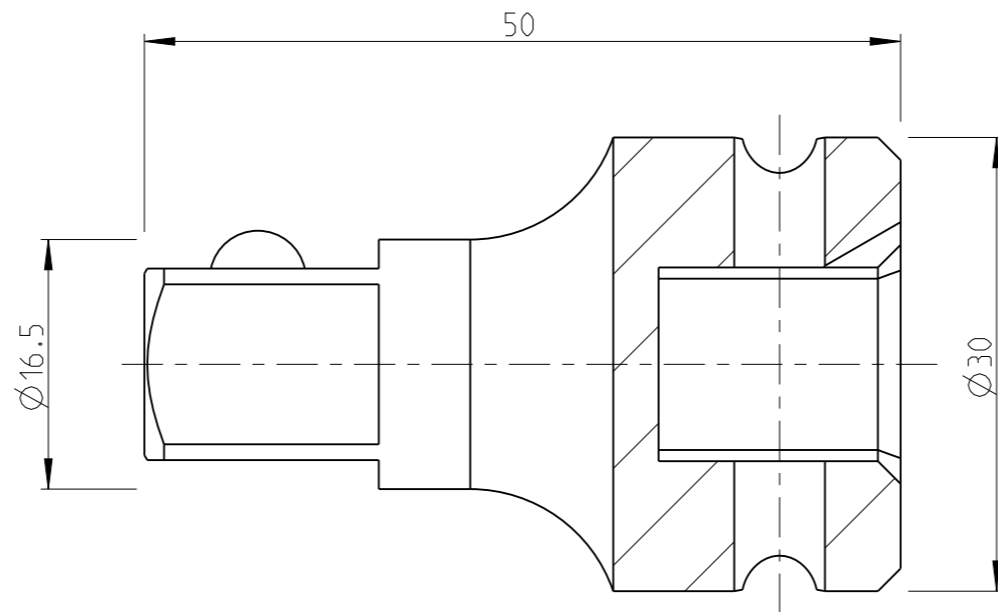

PART	4027133440	Status	Released	Rev./Iter	0.2
Drawing	4027133440	Status		Rev./Iter	0.2

proprietary document. Not to be used in any way without our consent.

**SALTUS**

Name  
Extension-SQ1/2"-L50-SQ1/2"-B  
Designation  
4027 1334 40