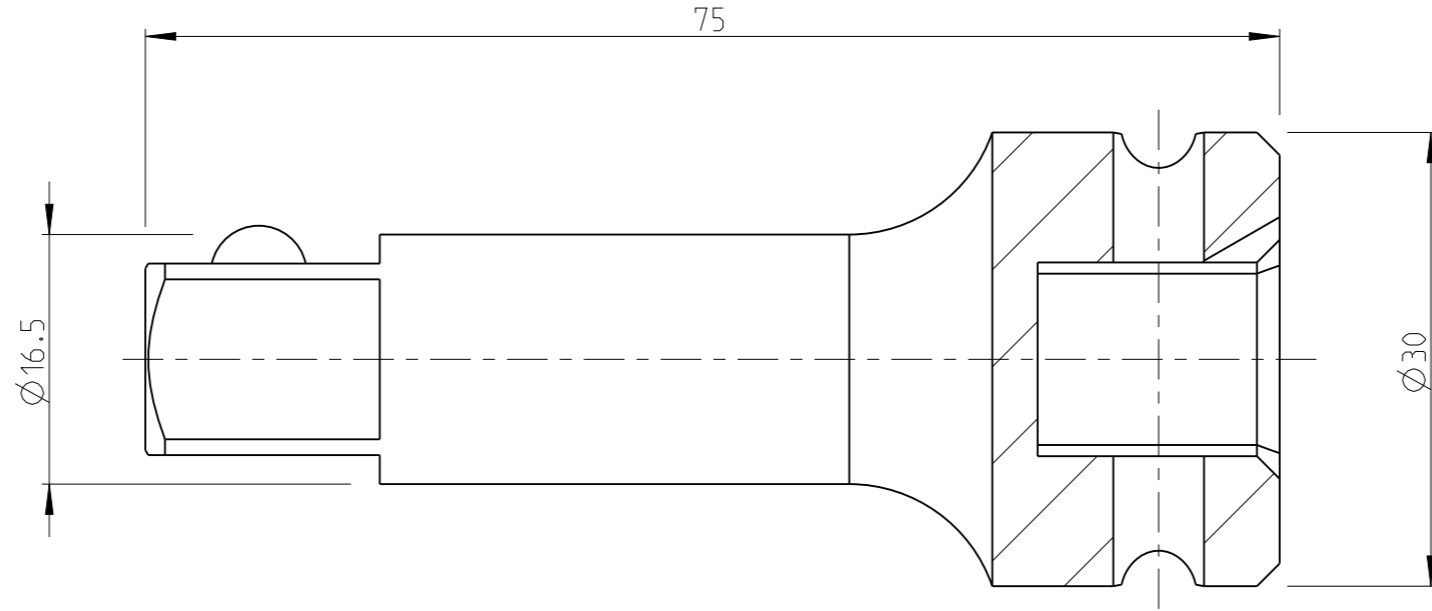

PART	4027133441	Status	Released	Rev./Iter	1.2
Drawing	4027133441	Status		Rev./Iter	1.2

proprietary document. Not to be used in any way without our consent.

SALTUS

Name	Extension-SQ1/2"-L75-SQ1/2"-B
Designation	4027 1334 41