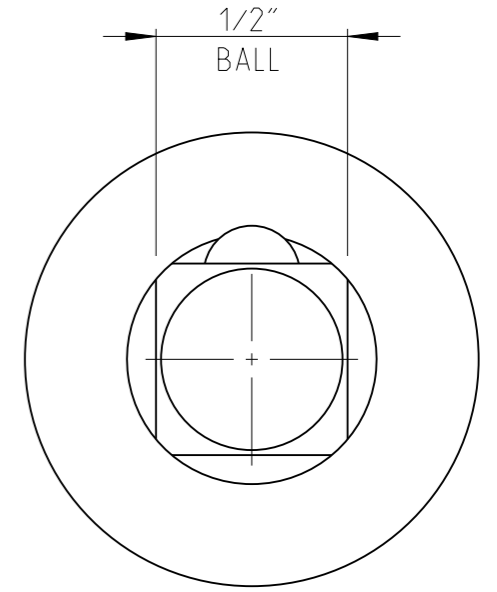

PART	4027133441	Status	Released	Rev./Iter	1.2
Drawing	4027133441	Status		Rev./Iter	1.2

proprietary document. Not to be used in any way without our consent.

SALTUS

Name	Extension-SQ1/2"-L75-SQ1/2"-B
Designation	4027 1334 41