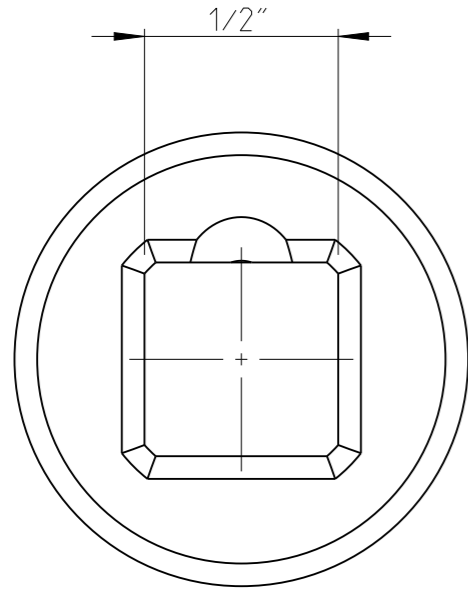

PART	4027133441	Status	Released	Rev./Iter	1.2
Drawing	4027133441	Status		Rev./Iter	1.2

proprietary document. Not to be used in any way without our consent.

SALTUS

Name	Extension-SQ1/2"-L75-SQ1/2"-B
Designation	4027 1334 41