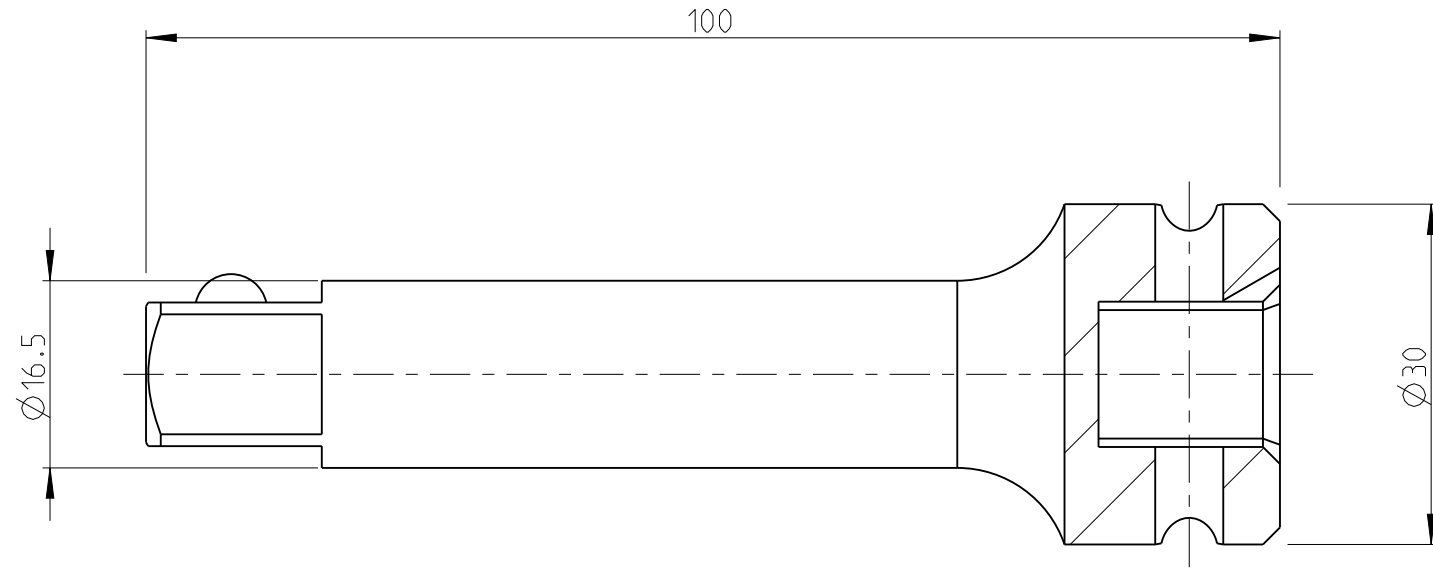

PART	4027133442	Status	Released	Rev./Iter	0.0
Drawing	4027133442	Status		Rev./Iter	0.0

proprietary document. Not to be used in any way without our consent.

**SALTUS**

Name  
Extension-SQ1/2"-L100-SQ1/2"-B