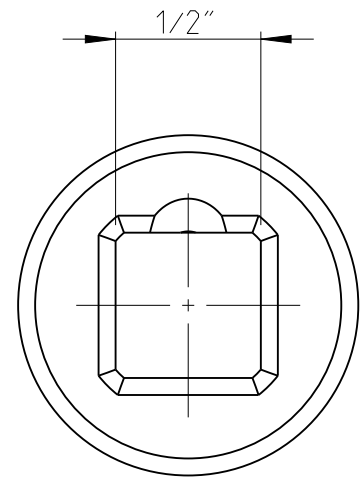

PART	4027133442	Status	Released	Rev./Iter	0.0
Drawing	4027133442	Status		Rev./Iter	0.0

proprietary document. Not to be used in any way without our consent.

**SALTUS**

Name  
Extension-SQ1/2"-L100-SQ1/2"-B