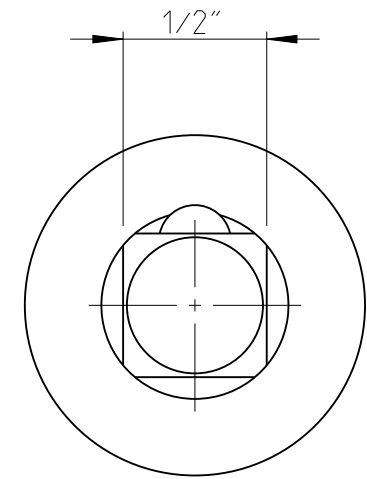

PART	4027133442	Status	Released	Rev./Iter	0.0
Drawing	4027133442	Status		Rev./Iter	0.0

proprietary document. Not to be used in any way without our consent.

**SALTUS**

Name  
Extension-SQ1/2"-L100-SQ1/2"-B