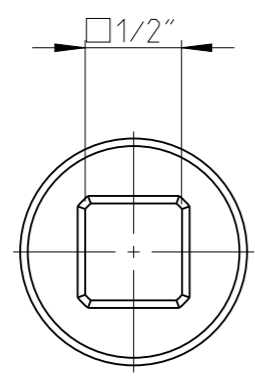

ASSEMBLY	4027133443	Status	In Work	Rev. No.	0.0
DRAWING	4027133443	Status		Rev. No.	0.0

1 2 3 4 5 6 7 8 9 10

A  
B  
C  
D  
E  
F  
G

**Saltus** proprietary document. Not to be used in any way without our written consent.

<b>Saltus</b>	Name	Extension-SQ1/2"-L125-SQ1/2"-B
	Designation	4027 1334 43

3 4 5 6