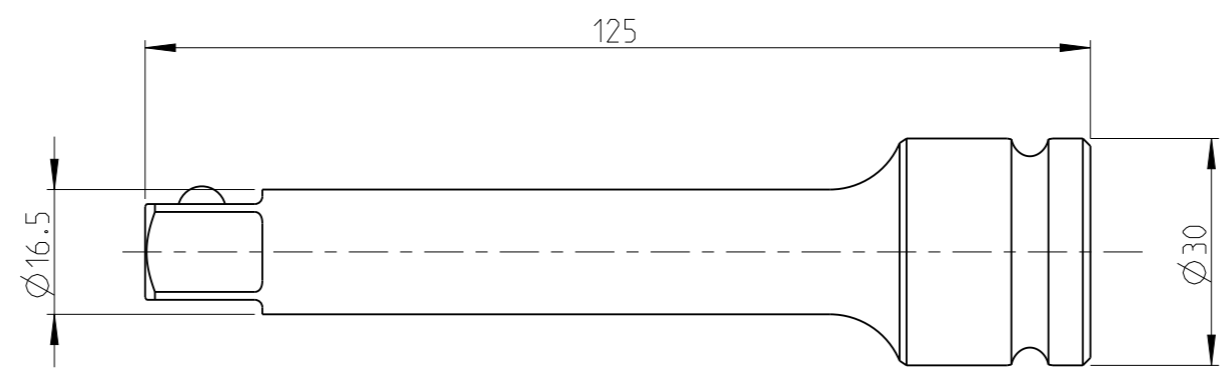

ASSEMBLY	4027133443	Status	In Work	Rev. No.	0.0
DRAWING	4027133443	Status		Rev. No.	0.0

1 2 3 4 5 6 7 8 9 10

A  
B  
C  
D  
E  
F  
G

**Saltus** proprietary document. Not to be used in any way without our written consent.

<b>Saltus</b>	Name	Extension-SQ1/2"-L125-SQ1/2"-B
	Designation	4027 1334 43

3 4 5 6