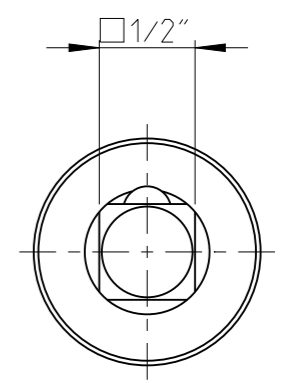

ASSEMBLY	4027133443	Status	In Work	Rev. No.	0.0
DRAWING	4027133443	Status		Rev. No.	0.0

1 2 3 4 5 6 7 8 9 10

A  
B  
C  
D  
E  
F  
G

**Saltus** proprietary document. Not to be used in any way without our written consent.

<b>Saltus</b>	Name	Extension-SQ1/2"-L125-SQ1/2"-B
	Designation	4027 1334 43

3 4 5 6