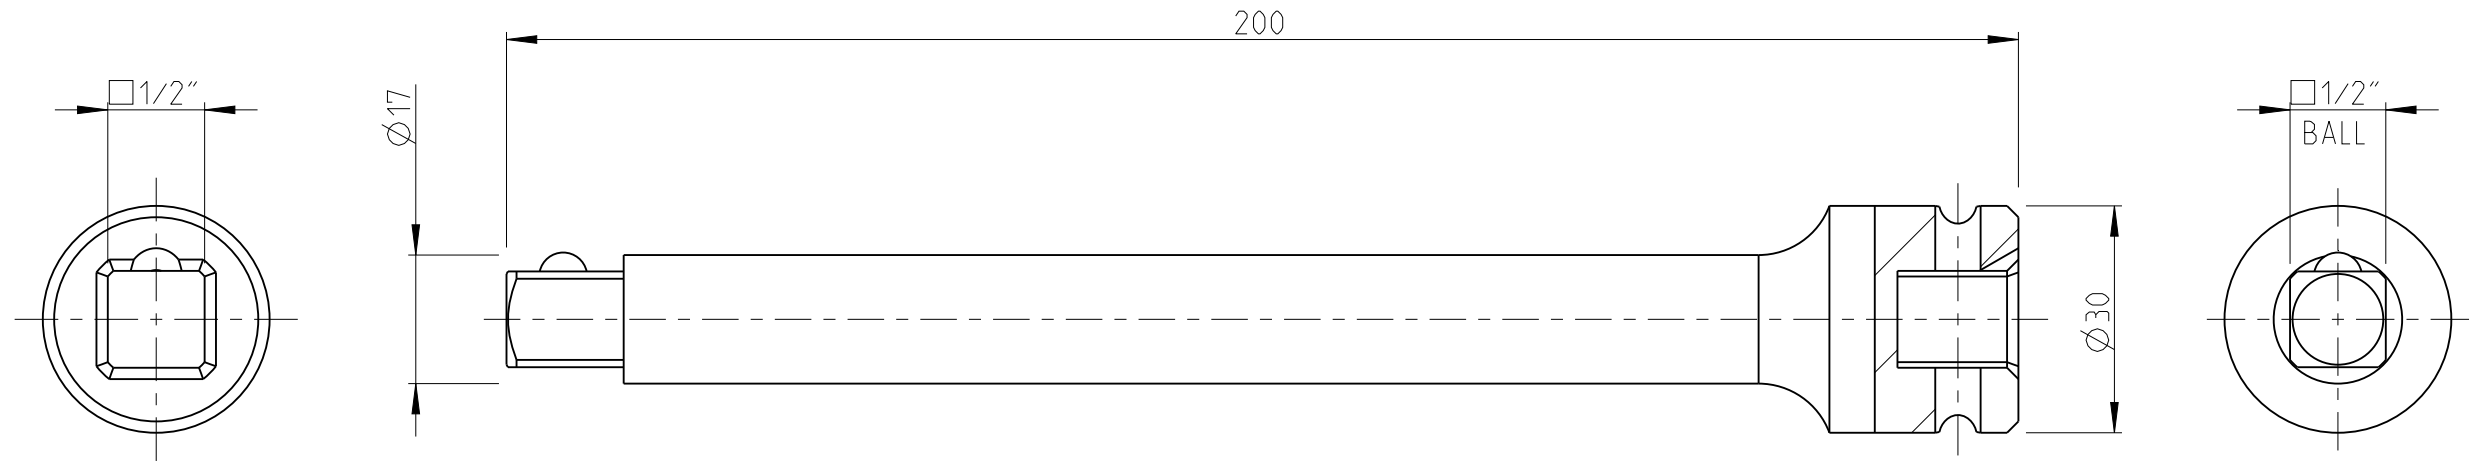

PART	4027133446	Status	Released	Rev./Iter	0.1
Drawing	4027133446	Status		Rev./Iter	0.1

proprietary document. Not to be used in any way without our consent.

SALTUS

Name	Extension-SQ1/2"-L200-SQ1/2"-B
Designation	4027 1334 46