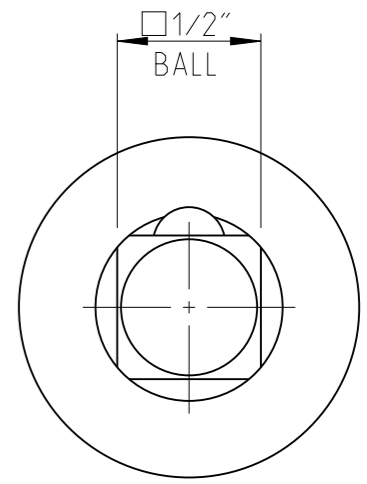

PART	4027133447	Status	Released	Rev./Iter	1.2
Drawing	4027133447	Status		Rev./Iter	1.2

1:1

proprietary document. Not to be used in any way without our consent.

<b>SALTUS</b>	Name	Extension-SQ1/2"-L250-SQ1/2"-B
	Designation	4027 1334 47