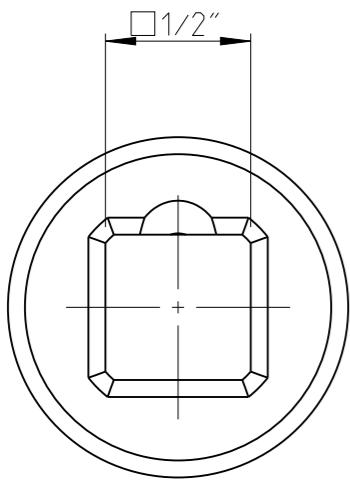

PART	4027133447	Status	Released	Rev./Iter	1.2
Drawing	4027133447	Status		Rev./Iter	1.2

1:1

proprietary document. Not to be used in any way without our consent.

<b>SALTUS</b>	Name	Extension-SQ1/2"-L250-SQ1/2"-B
	Designation	4027 1334 47