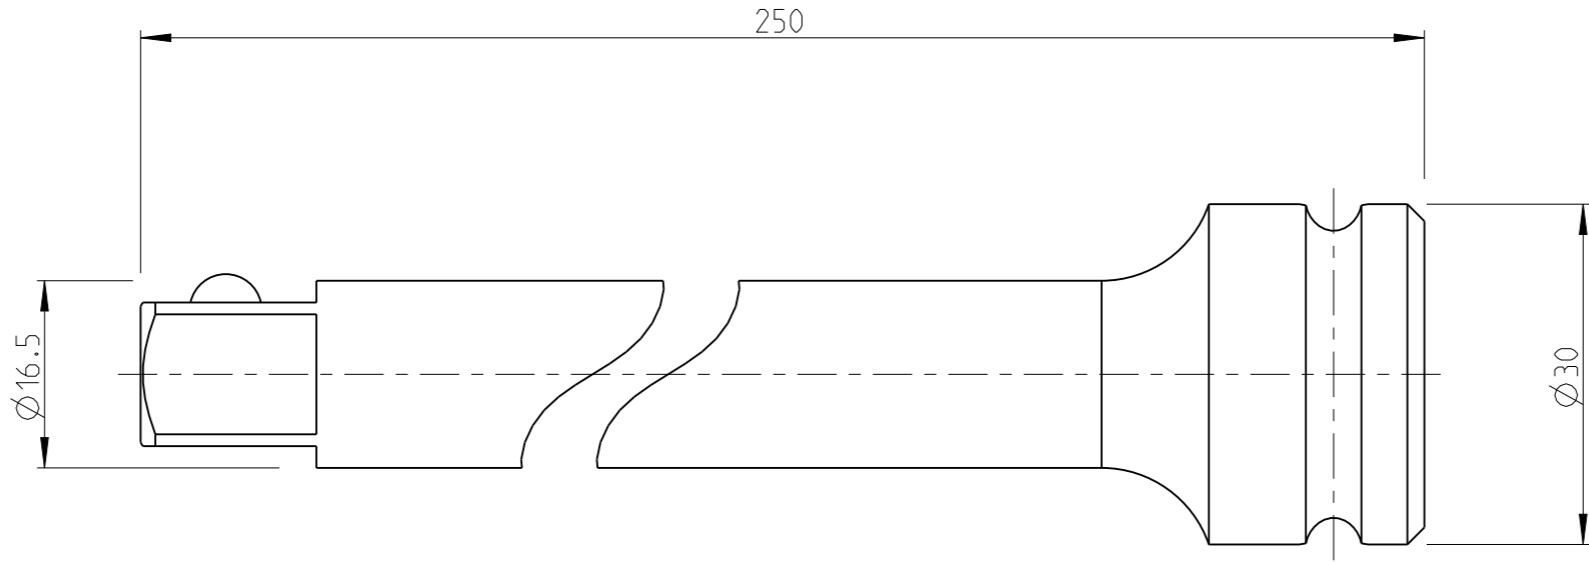

PART	4027133447	Status	Released	Rev./Iter	1.2
Drawing	4027133447	Status		Rev./Iter	1.2

1:1

proprietary document. Not to be used in any way without our consent.

<b>SALTUS</b>	Name	Extension-SQ1/2"-L250-SQ1/2"-B
	Designation	4027 1334 47