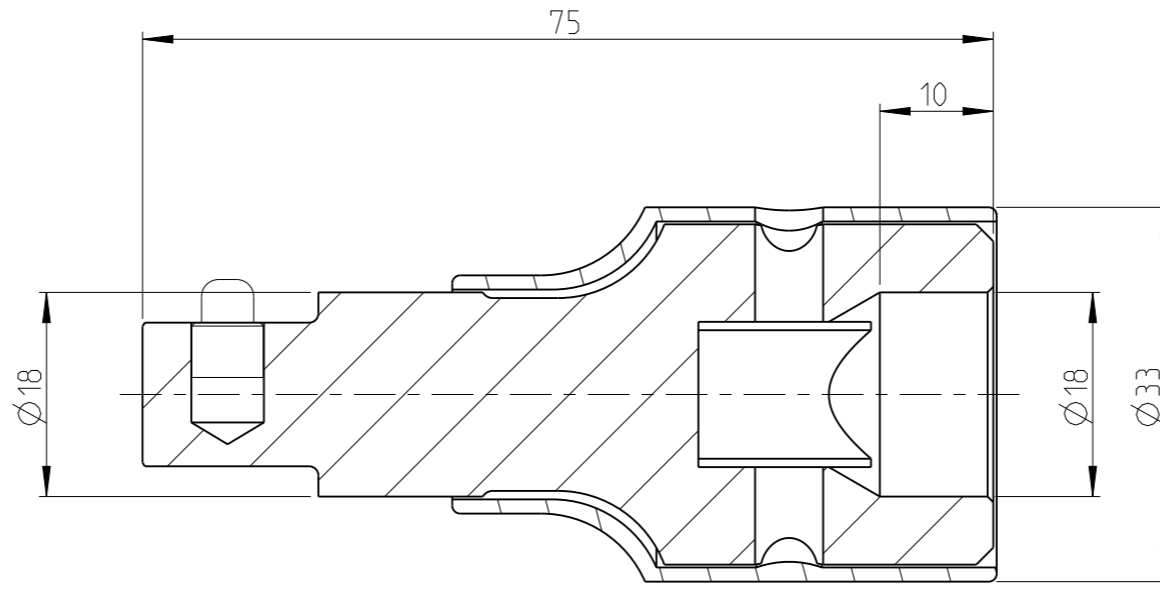

ASSEMBLY	4027133471	Status	Released	Rev. / Iter	0.0
DRAWING	4027133471	Status		Rev. / Iter	0.0

proprietary document. Not to be used in any way without our consent.

SALTUS

Name
EXT-SQ1/2"-L75-SQ1/2"-R-G-P
Designation
4027 1334 71