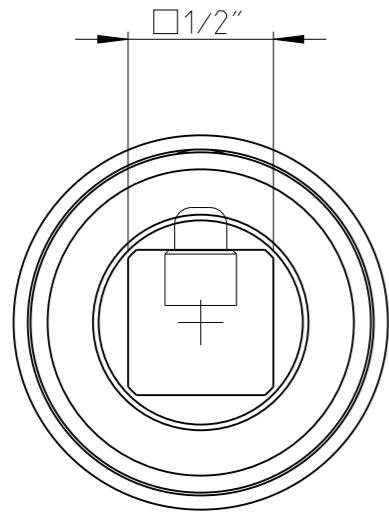

ASSEMBLY	4027133471	Status	Released	Rev. / Iter	0.0
DRAWING	4027133471	Status		Rev. / Iter	0.0

proprietary document. Not to be used in any way without our consent.

SALTUS

Name
EXT-SQ1/2"-L75-SQ1/2"-R-G-P
Designation
4027 1334 71