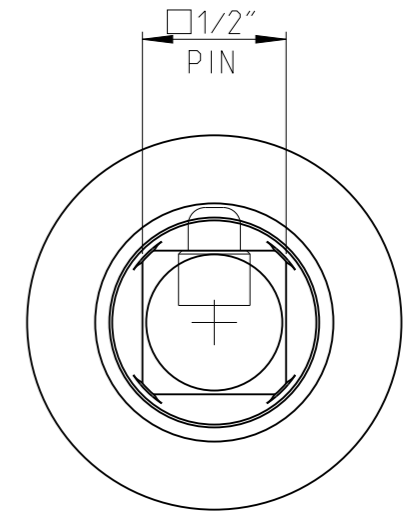

ASSEMBLY	4027133471	Status	Released	Rev. / Iter	0.0
DRAWING	4027133471	Status		Rev. / Iter	0.0

proprietary document. Not to be used in any way without our consent.

SALTUS

Name
EXT-SQ1/2"-L75-SQ1/2"-R-G-P
Designation
4027 1334 71