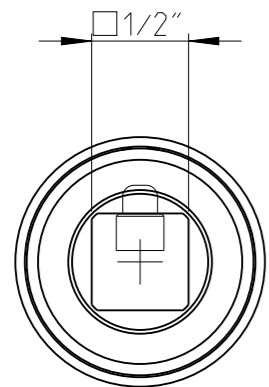

ASSEMBLY	4027133476	Status	Released	Rev. / Iter	0.0
DRAWING	4027133476	Status		Rev. / Iter	0.0

proprietary document. Not to be used in any way without our consent.

SALTUS

Name	EXT-SQ1/2"-L200-SQ1/2"-R-G-P
Designation	4027 1334 76