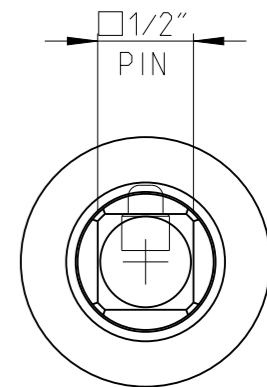

ASSEMBLY	4027133476	Status	Released	Rev. / Iter	0.0
DRAWING	4027133476	Status		Rev. / Iter	0.0

proprietary document. Not to be used in any way without our consent.

SALTUS

Name	EXT-SQ1/2"-L200-SQ1/2"-R-G-P
Designation	4027 1334 76