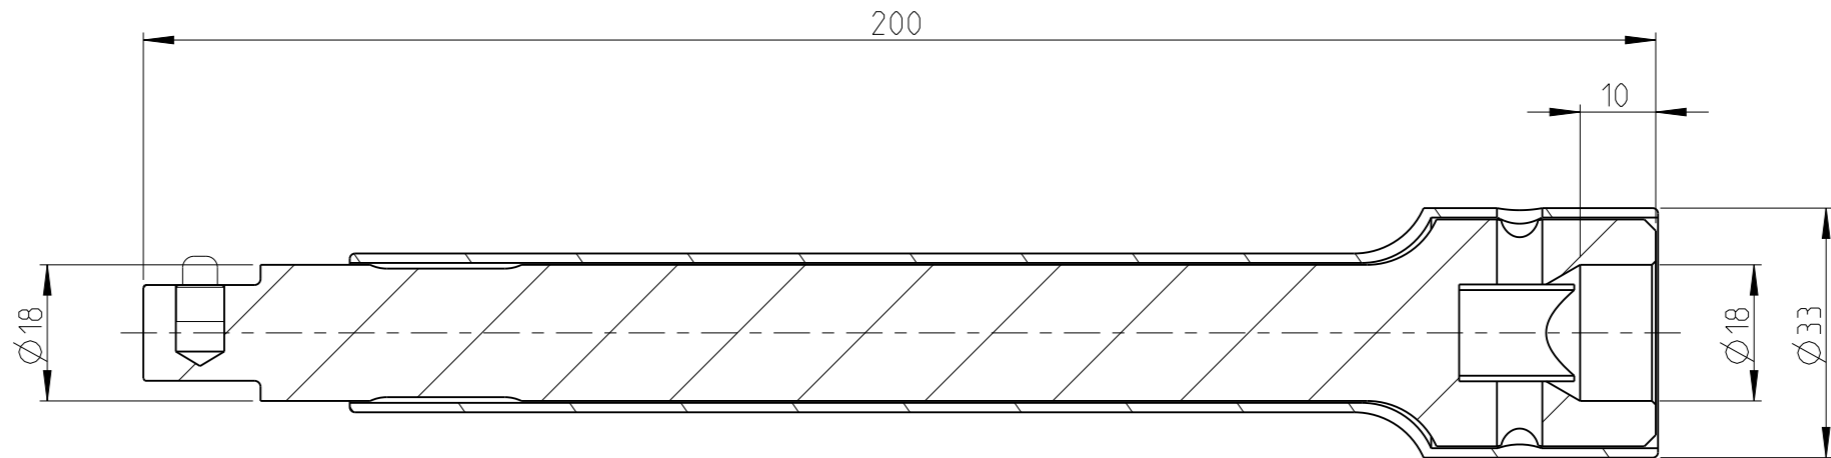

ASSEMBLY	4027133476	Status	Released	Rev. / Iter	0.0
DRAWING	4027133476	Status		Rev. / Iter	0.0

proprietary document. Not to be used in any way without our consent.

SALTUS

Name	EXT-SQ1/2"-L200-SQ1/2"-R-G-P
Designation	4027 1334 76