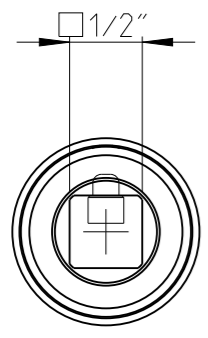

ASSEMBLY	4027133479	Status	Released	Rev. / Iter	1.1
DRAWING	4027133479	Status		Rev. / Iter	1.1

1 2 3 4 5 6 7 8 9 10

proprietary document. Not to be used in any way without our consent.

SALTUS	Name	EXT-SQ1/2"-L300-SQ1/2"-R-G-P
	Designation	4027 1334 79