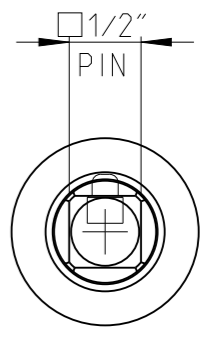

ASSEMBLY	4027133479	Status	Released	Rev. / Iter	1.1
DRAWING	4027133479	Status		Rev. / Iter	1.1

1 2 3 4 5 6 7 8 9 10

proprietary document. Not to be used in any way without our consent.

SALTUS	Name	EXT-SQ1/2"-L300-SQ1/2"-R-G-P
	Designation	4027 1334 79