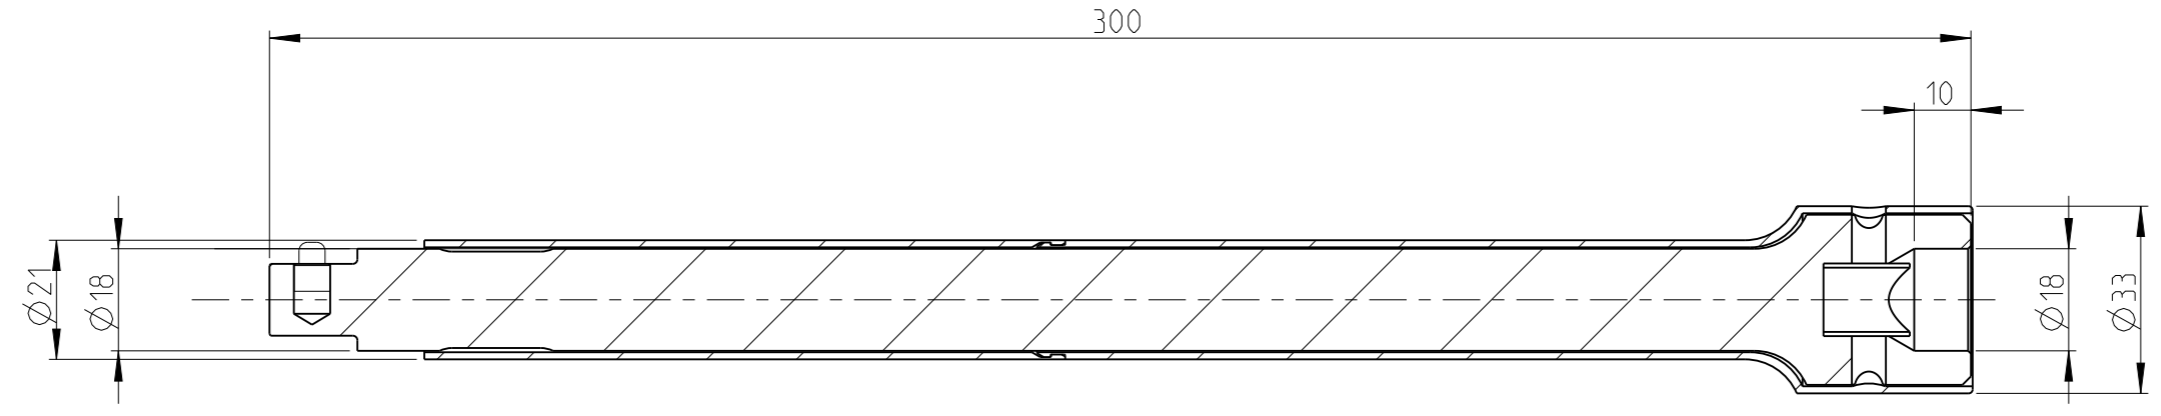

ASSEMBLY	4027133479	Status	Released	Rev. / Iter	1.1
DRAWING	4027133479	Status		Rev. / Iter	1.1

1 2 3 4 5 6 7 8 9 10

proprietary document. Not to be used in any way without our consent.

SALTUS	Name	EXT-SQ1/2"-L300-SQ1/2"-R-G-P
	Designation	4027 1334 79