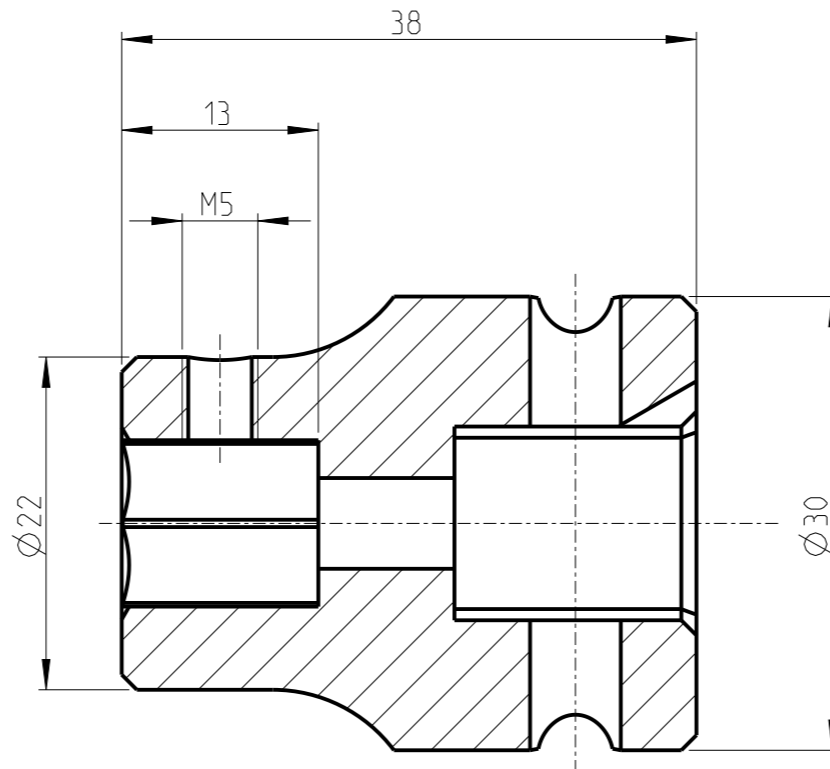

PART	4027133510	Status	In Work	Rev./Iter	0.1
Drawing	4027133510	Status		Rev./Iter	0.1

proprietary document. Not to be used in any way without our consent.

SALTUS

Name	Bit holder-SQ1/2"-L38-HEX11
Designation	4027 1335 10