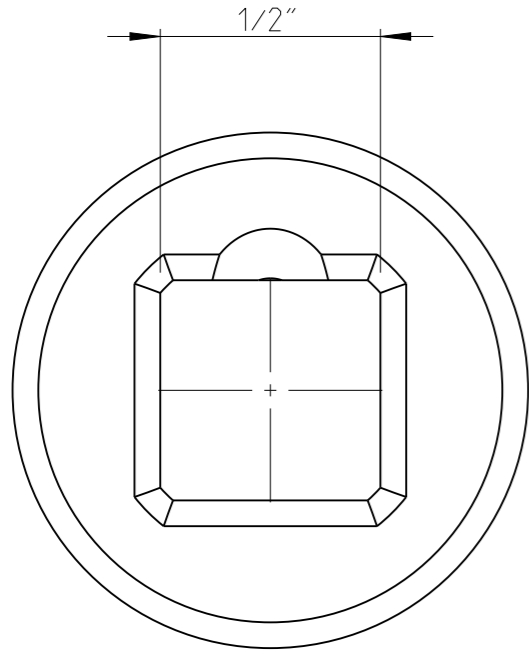

PART	4027133522	Status	Released	Rev./Iter	1.2
Drawing	4027133522	Status		Rev./Iter	1.2

proprietary document. Not to be used in any way without our consent.

**SALTUS**

Name	Adapter-SQ1/2"-L44-SQ3/4"-H
Designation	4027 1335 22