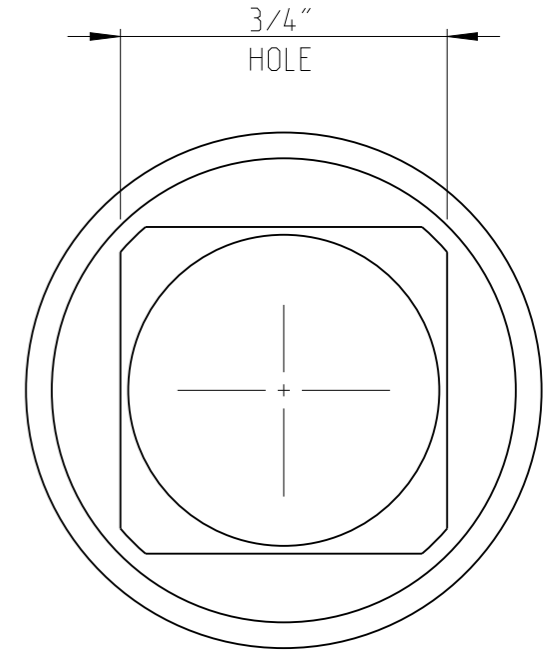

PART	4027133522	Status	Released	Rev./Iter	1.2
Drawing	4027133522	Status		Rev./Iter	1.2

proprietary document. Not to be used in any way without our consent.

**SALTUS**

Name	Adapter-SQ1/2"-L44-SQ3/4"-H
Designation	4027 1335 22