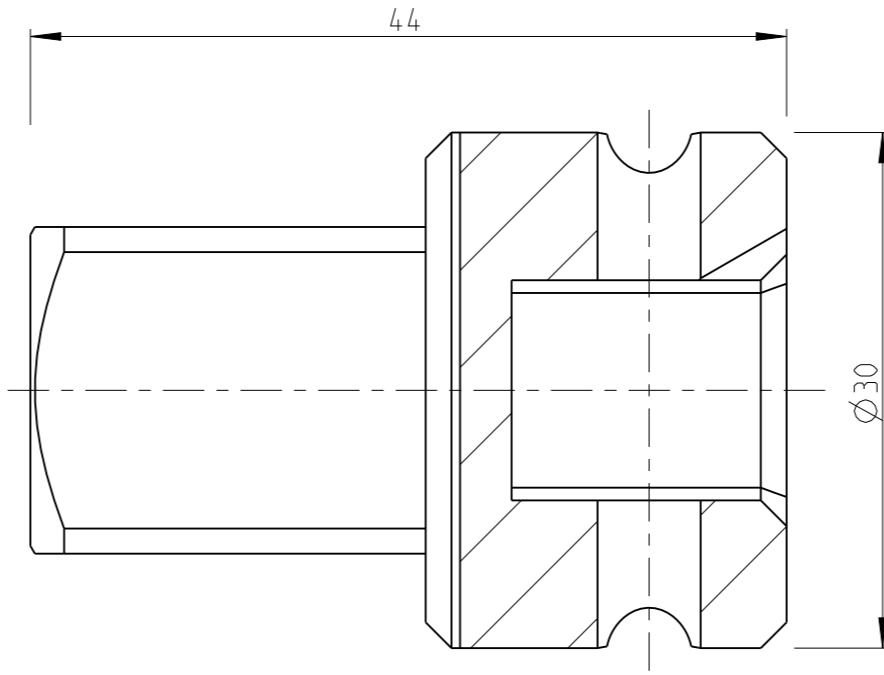

PART	4027133522	Status	Released	Rev./Iter	1.2
Drawing	4027133522	Status		Rev./Iter	1.2

proprietary document. Not to be used in any way without our consent.

**SALTUS**

Name	Adapter-SQ1/2"-L44-SQ3/4"-H
Designation	4027 1335 22