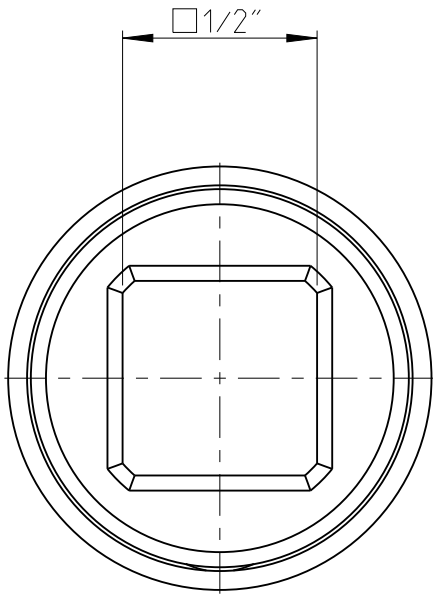

ASSEMBLY	4027133582	Status	Released	Rev. / Iter	0,0
DRAWING	4027133582	Status		Rev. / Iter	0,0

proprietary document. Not to be used in any way without our consent.

SALTUS	Name	Bit H-SQ1/2"-L70-HEX5/16"-M-R
	Designation	4027 1335 82