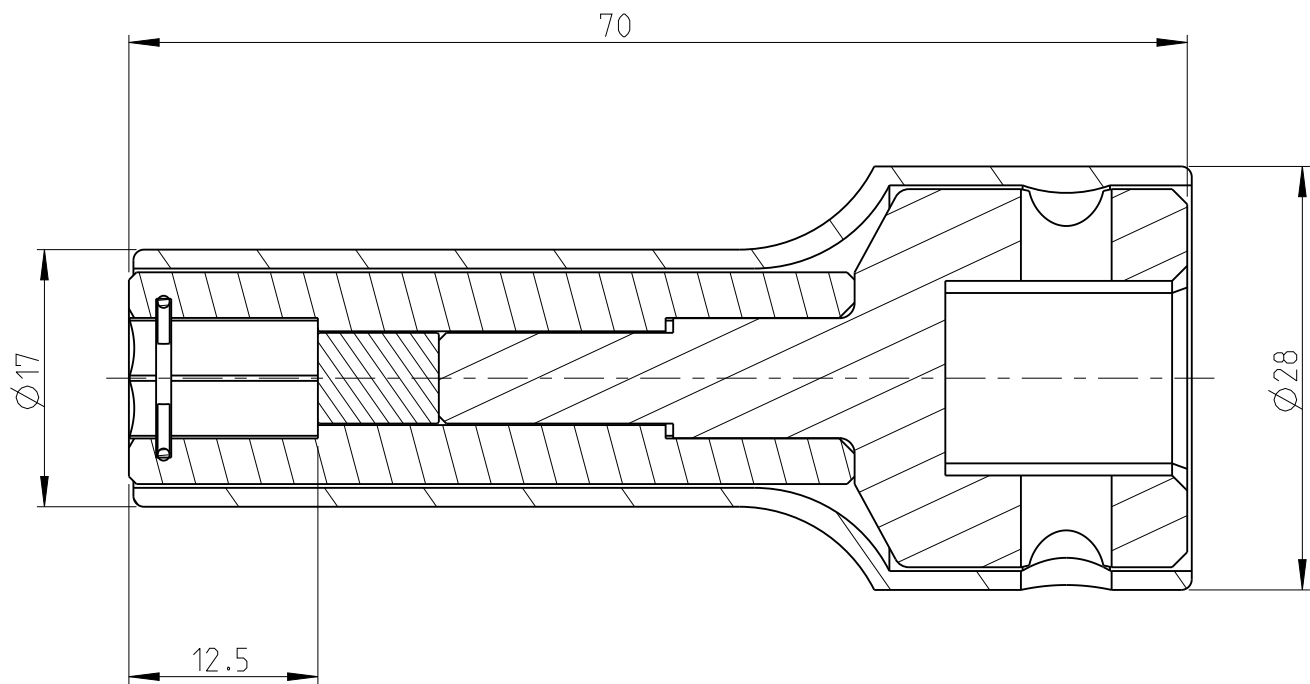

ASSEMBLY	4027133582	Status	Released	Rev. / Iter	0,0
DRAWING	4027133582	Status		Rev. / Iter	0,0

proprietary document. Not to be used in any way without our consent.

SALTUS	Name	Bit H-SQ1/2"-L70-HEX5/16"-M-R
	Designation	4027 1335 82