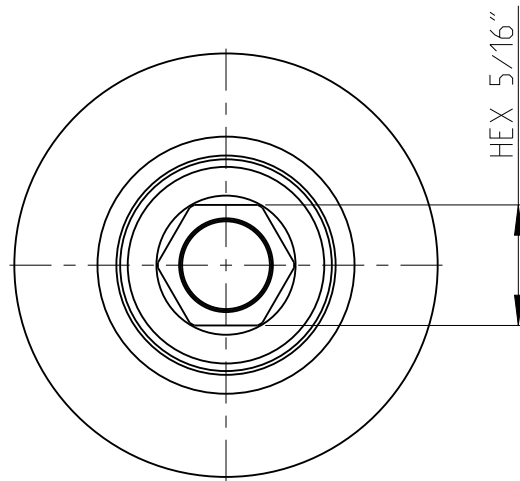

ASSEMBLY	4027133582	Status	Released	Rev. / Iter	0,0
DRAWING	4027133582	Status		Rev. / Iter	0,0

proprietary document. Not to be used in any way without our consent.

SALTUS	Name	Bit H-SQ1/2"-L70-HEX5/16"-M-R
	Designation	4027 1335 82