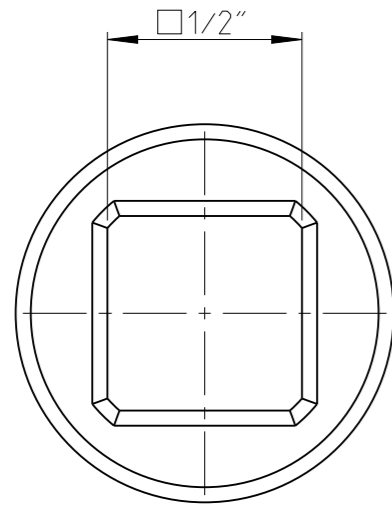

ASSEMBLY	4027133592	Status	Released	Rev. / Iter	1.3
DRAWING	4027133592	Status		Rev. / Iter	1.2

proprietary document. Not to be used in any way without our consent.

SALTUS

Name
Bit H-SQ1/2"-L70-HEX5/16"-M
Designation
4027 1335 92