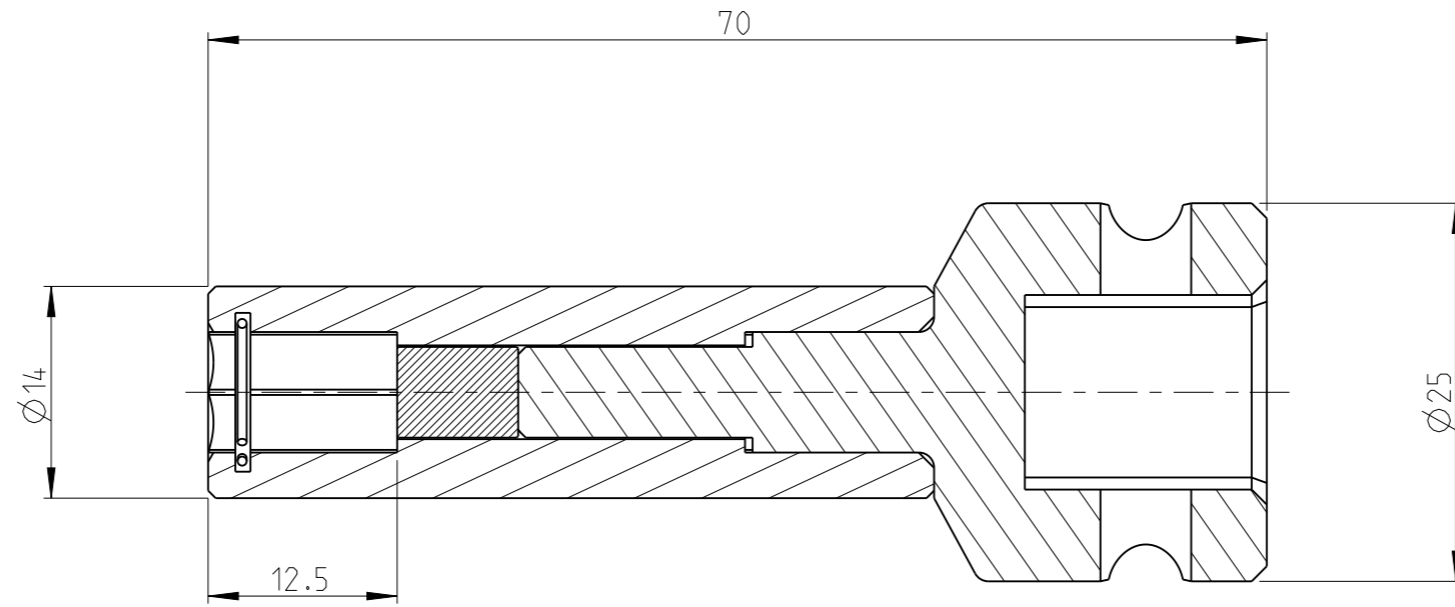

ASSEMBLY	4027133592	Status	Released	Rev. / Iter	1.3
DRAWING	4027133592	Status		Rev. / Iter	1.2

proprietary document. Not to be used in any way without our consent.

SALTUS

Name
Bit H-SQ1/2"-L70-HEX5/16"-M
Designation
4027 1335 92