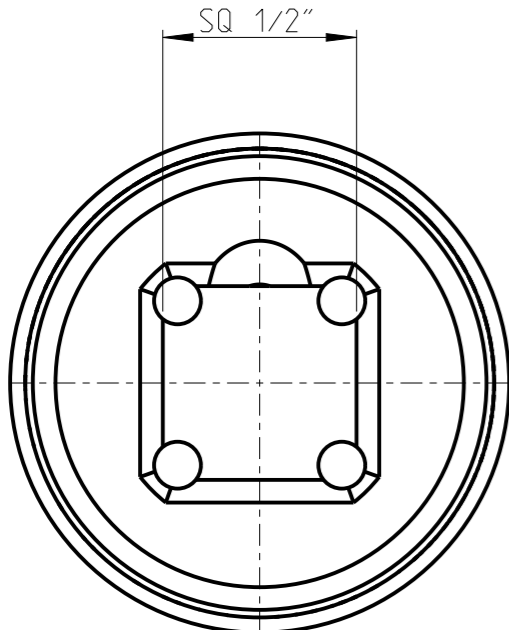

ASSEMBLY	4027133603	Status	Released	Rev. / Iter	1.1
Drawing	4027133603	Status		Rev. / Iter	&DTC_wm_vers(0)rd

1:1

proprietary document. Not to be used in any way without our consent.

<b>SALTUS</b>	Name	QC ADP-SQ1/2"-L55-HEX7/16"
	Designation	4027 1336 03