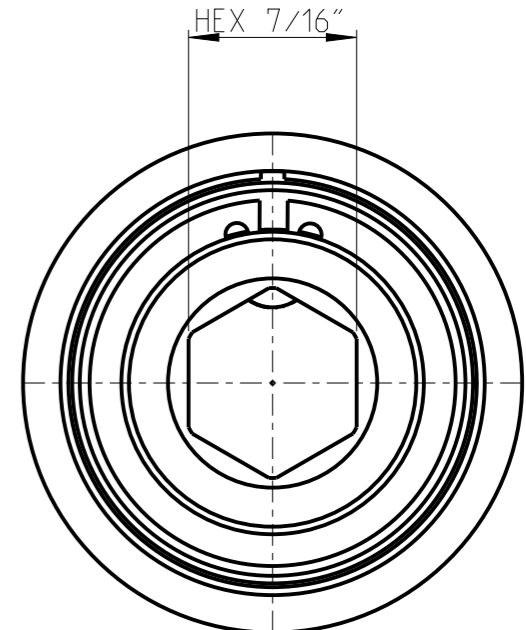

ASSEMBLY	4027133603	Status	Released	Rev. / Iter	1.1
Drawing	4027133603	Status		Rev. / Iter	&DTC_wm_vers(0)rd

1:1

proprietary document. Not to be used in any way without our consent.

<b>SALTUS</b>	Name	QC ADP-SQ1/2"-L55-HEX7/16"
	Designation	4027 1336 03