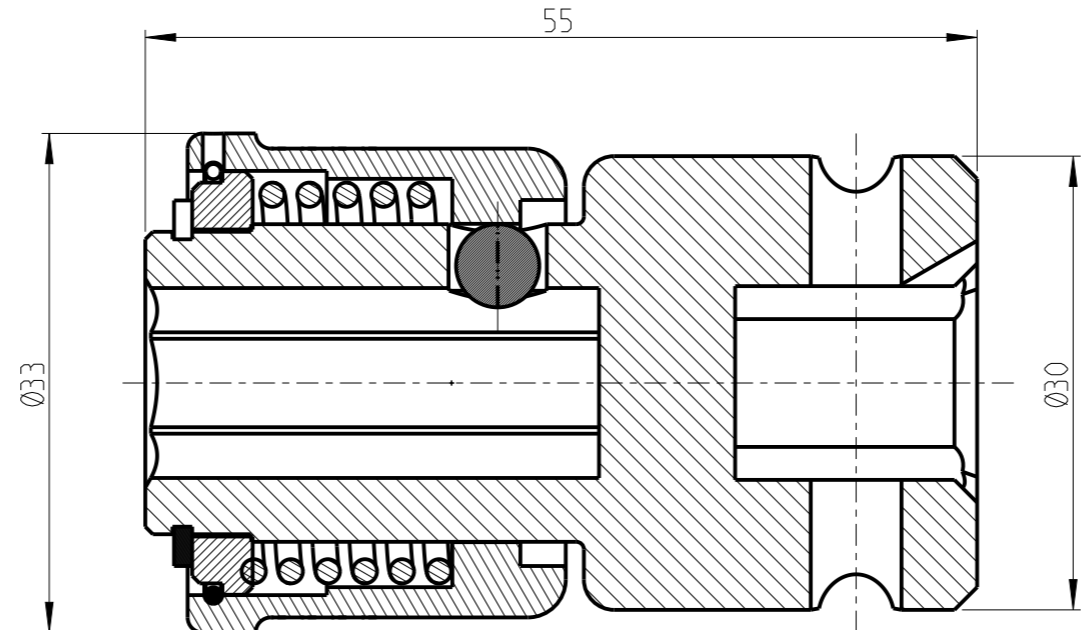

ASSEMBLY	4027133603	Status	Released	Rev. / Iter	1.1
Drawing	4027133603	Status		Rev. / Iter	&DTC_wm_vers(0)rd

1:1

proprietary document. Not to be used in any way without our consent.

<b>SALTUS</b>	Name	QC ADP-SQ1/2"-L55-HEX7/16"
	Designation	4027 1336 03