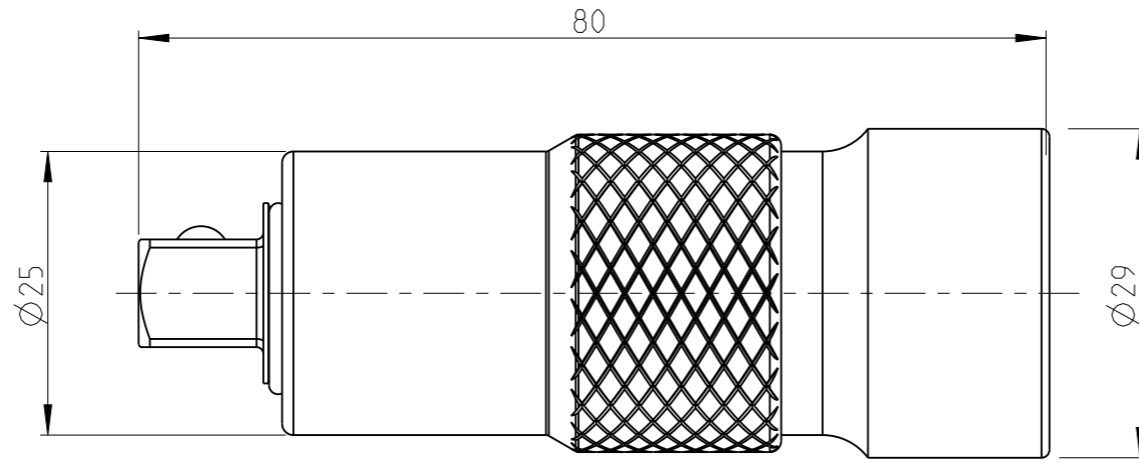

ASSEMBLY	4027133645	Status	Released	Rev. / Iter	0.1
Drawing	4027133645	Status		Rev. / Iter	0.1

proprietary document. Not to be used in any way without our consent.

**SALTUS**

Name	QCA-SQ1/2"-L80-SQ3/8"-R-1
Designation	4027 1336 45