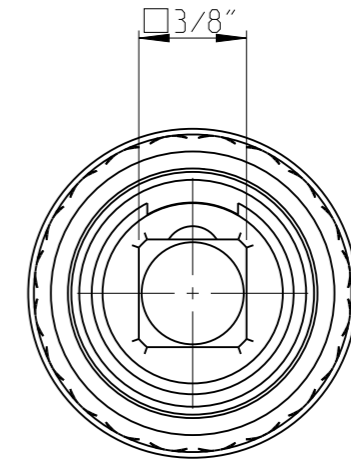

ASSEMBLY	4027133645	Status	Released	Rev. / Iter	0.1
Drawing	4027133645	Status		Rev. / Iter	0.1

proprietary document. Not to be used in any way without our consent.

**SALTUS**

Name	QCA-SQ1/2"-L80-SQ3/8"-R-1
Designation	4027 1336 45