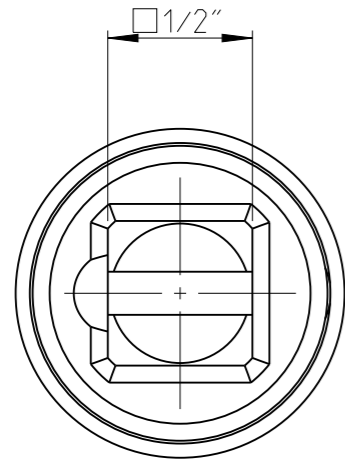

ASSEMBLY	4027133645	Status	Released	Rev. / Iter	0.1
Drawing	4027133645	Status		Rev. / Iter	0.1

proprietary document. Not to be used in any way without our consent.

**SALTUS**

Name	QCA-SQ1/2"-L80-SQ3/8"-R-1
Designation	4027 1336 45