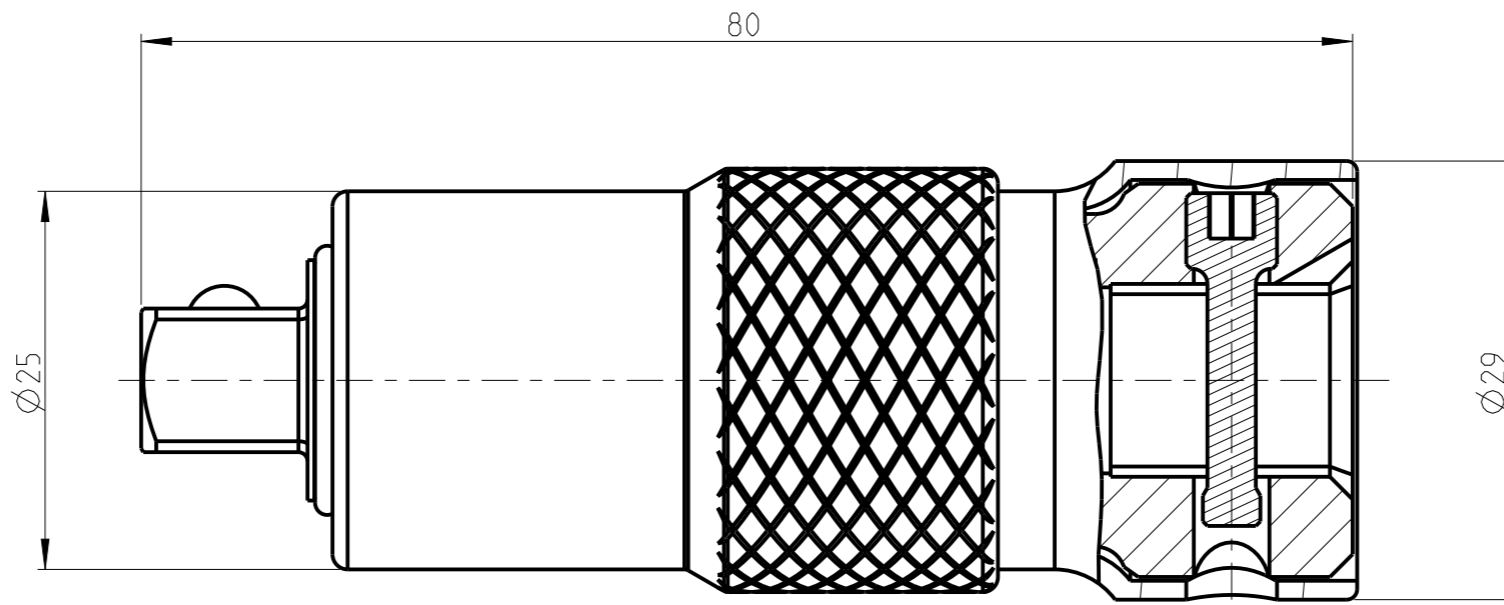

ASSEMBLY	4027133646	Status	Released	Rev. / Iter	0.2
DRAWING	4027133646	Status		Rev. / Iter	0.2

A-A
2:1

1:1

proprietary document. Not to be used in any way without our consent.

SALTUS

Name	QCA-SQ1/2"-L80-SQ3/8"-R-IH
Designation	4027 1336 46