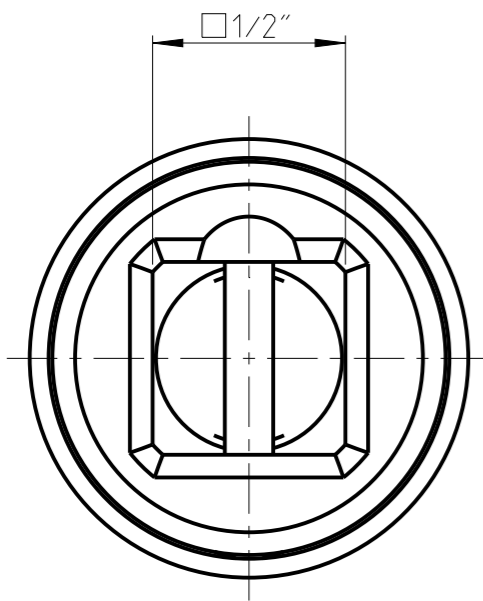

ASSEMBLY	4027133646	Status	Released	Rev. / Iter	0.2
DRAWING	4027133646	Status		Rev. / Iter	0.2

A-A
2:1

1:1

proprietary document. Not to be used in any way without our consent.

SALTUS

Name	QCA-SQ1/2"-L80-SQ3/8"-R-IH
Designation	4027 1336 46