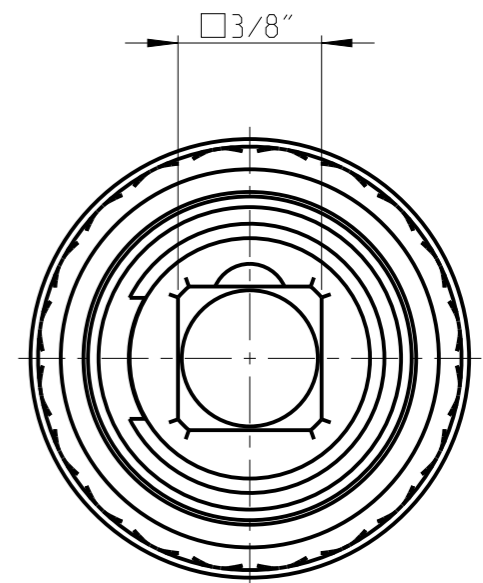

ASSEMBLY	4027133646	Status	Released	Rev. / Iter	0.2
DRAWING	4027133646	Status		Rev. / Iter	0.2

A-A
2:1

1:1

proprietary document. Not to be used in any way without our consent.

SALTUS

Name	QCA-SQ1/2"-L80-SQ3/8"-R-IH
Designation	4027 1336 46