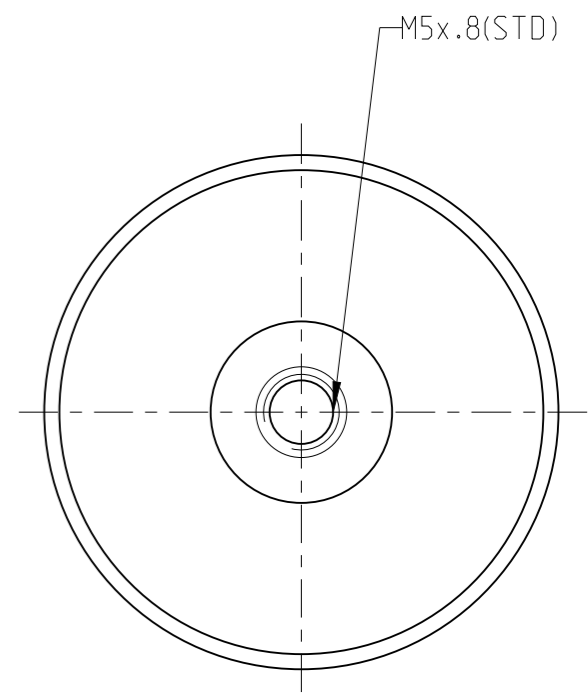

ASSEMBLY	4027133705	Status	Released	Rev. / Iter	1.2
DRAWING	4027133705	Status		Rev. / Iter	1.2

1:1

proprietary document. Not to be used in any way without our consent.

SALTUS

Name	Stud Str-SQ1/2"-L78-M5x0.8
Designation	4027 1337 05