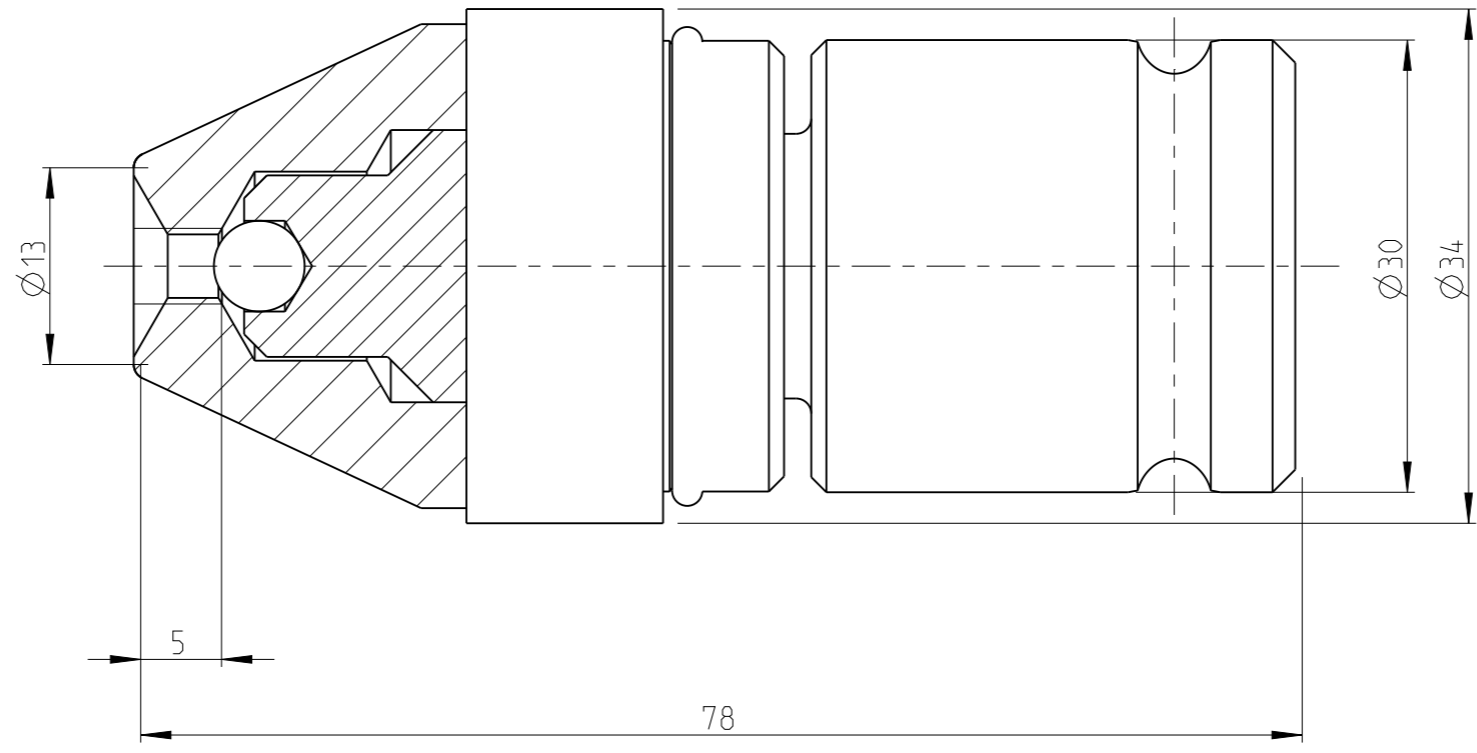

ASSEMBLY	4027133705	Status	Released	Rev. / Iter	1.2
DRAWING	4027133705	Status		Rev. / Iter	1.2

1:1

proprietary document. Not to be used in any way without our consent.

SALTUS

Name	Stud Str-SQ1/2"-L78-M5x0.8
Designation	4027 1337 05