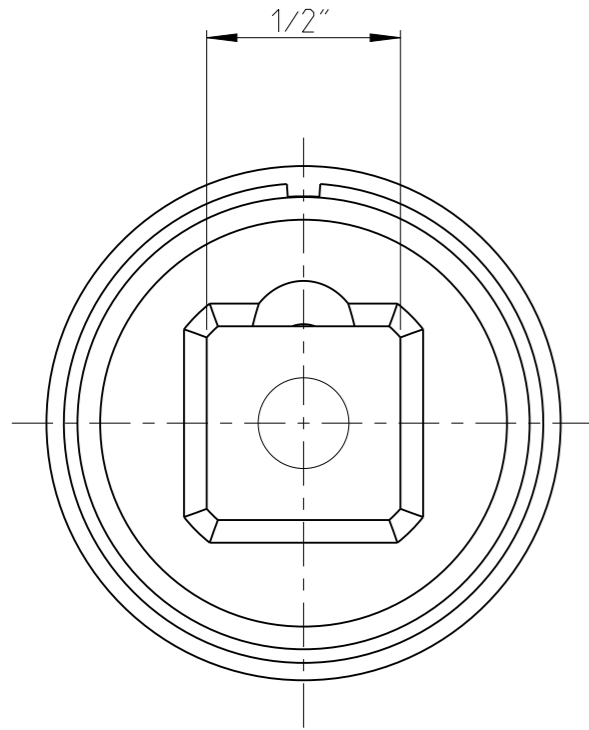

ASSEMBLY	4027133705	Status	Released	Rev. / Iter	1.2
DRAWING	4027133705	Status		Rev. / Iter	1.2

1:1

proprietary document. Not to be used in any way without our consent.

SALTUS

Name	Stud Str-SQ1/2"-L78-M5x0.8
Designation	4027 1337 05