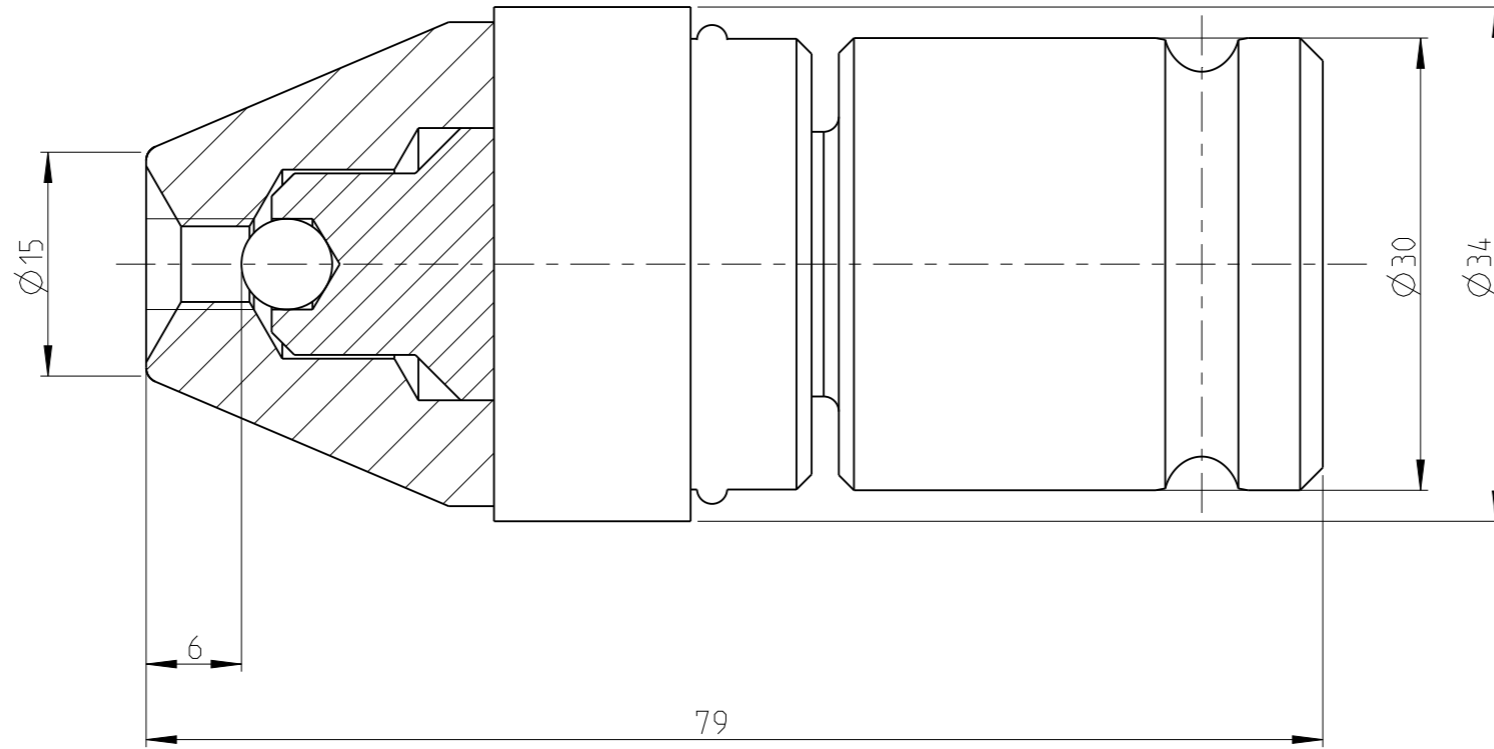

ASSEMBLY	4027133706	Status	Released	Rev. No.	0.7
DRAWING	4027133706	Status		Rev. No.	0.7

1:1

proprietary document. Not to be used in any way without our consent.

SALTUS

Name

Stud Str-SQ1/2"-L79-M6

Designation