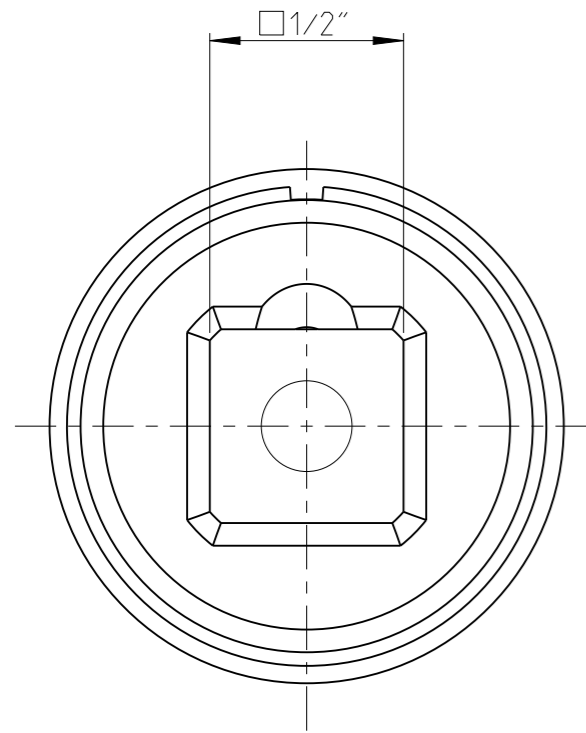

ASSEMBLY	4027133706	Status	Released	Rev. No.	0.7
DRAWING	4027133706	Status		Rev. No.	0.7

1:1

proprietary document. Not to be used in any way without our consent.

SALTUS

Name

Stud Str-SQ1/2"-L79-M6

Designation