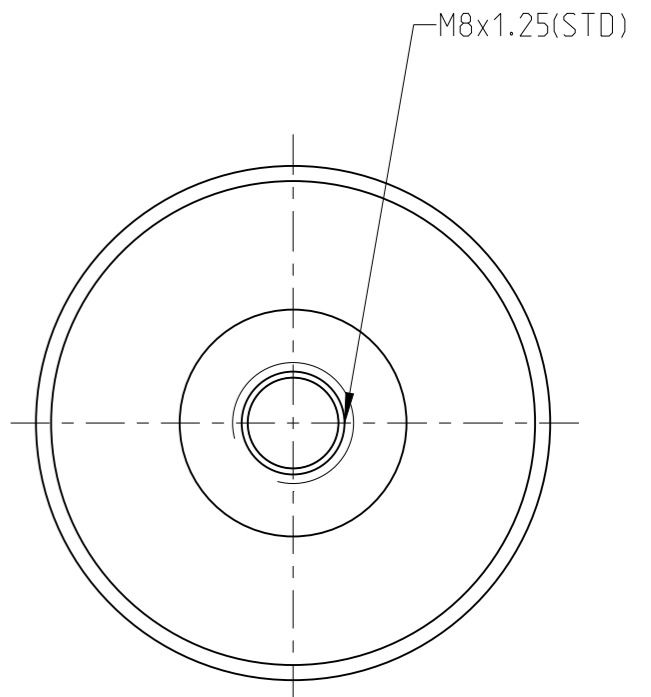

ASSEMBLY	4027133708	Status	Released	Rev./Ver	1.1
DRAWING	4027133708	Status		Rev./Ver	1.1

1:1

proprietary document. Not to be used in any way without our consent.

SALTUS	Name	Stud Str-SQ1/2"-L81-M8
	Designation	4027 1337 08