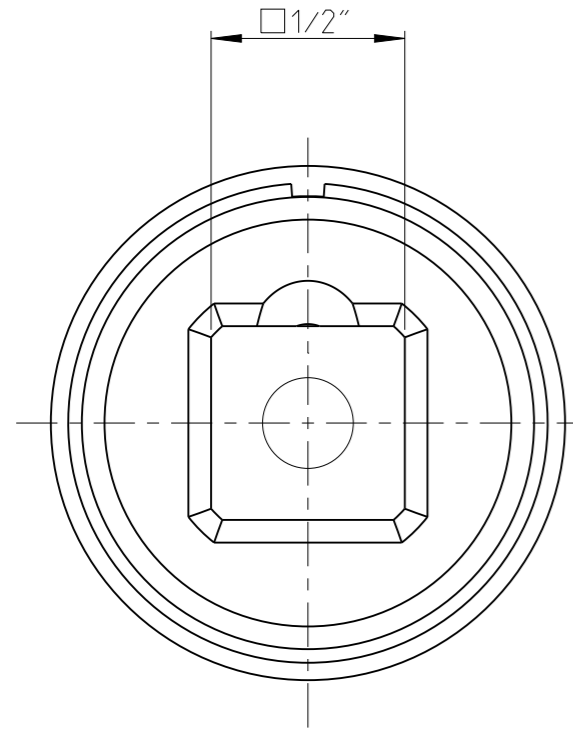

ASSEMBLY	4027133708	Status	Released	Rev./Ver	1.1
DRAWING	4027133708	Status		Rev./Ver	1.1

1:1

proprietary document. Not to be used in any way without our consent.

SALTUS	Name	Stud Str-SQ1/2"-L81-M8
	Designation	4027 1337 08