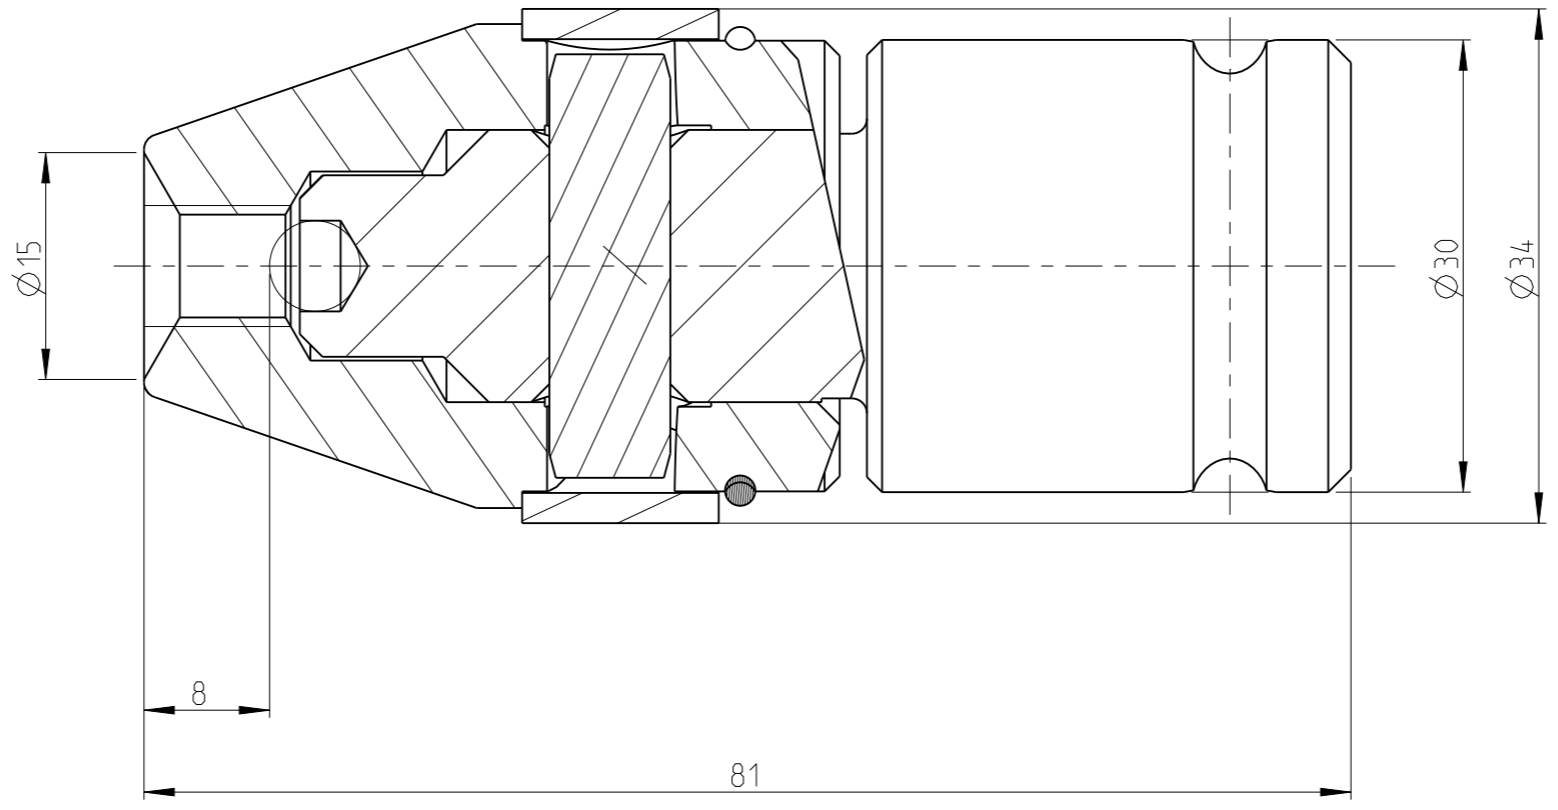

ASSEMBLY	4027133708	Status	Released	Rev./Ver	1.1
DRAWING	4027133708	Status		Rev./Ver	1.1

1:1

proprietary document. Not to be used in any way without our consent.

SALTUS	Name	Stud Str-SQ1/2"-L81-M8
	Designation	4027 1337 08