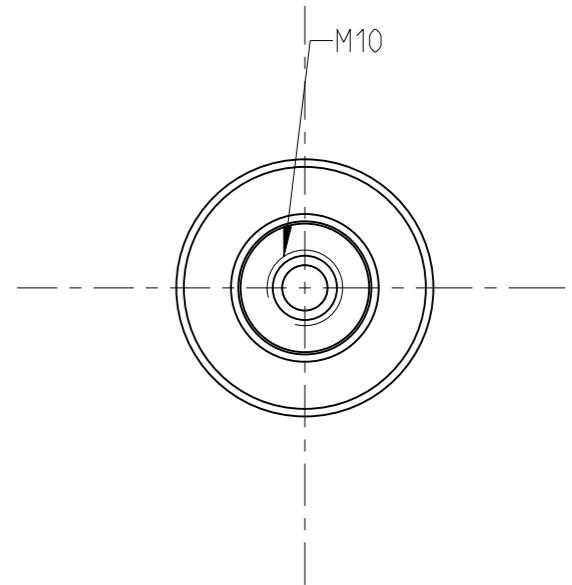

ASSEM	4027133710	Status	Released	Rev./Iter	1.1
Drawing	4027133710	Status		Rev./Iter	1.1

1:1

proprietary document. Not to be used in any way without our consent.

SALTUS	Name	Stud setter-SQ1/2"-L83-M10
	Designation	4027 1337 10