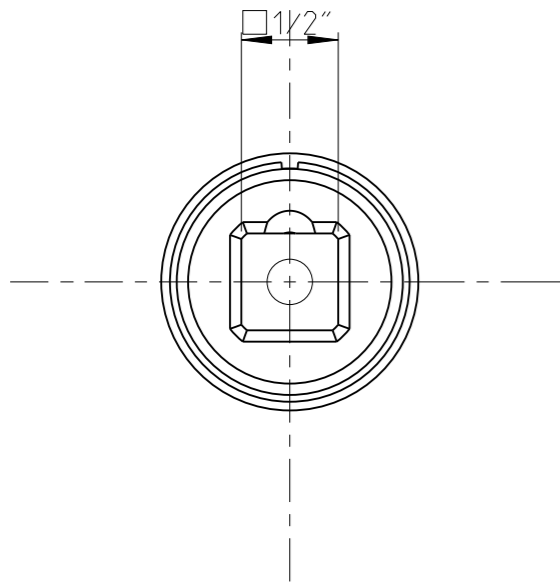

ASSEM	4027133710	Status	Released	Rev./Iter	1.1
Drawing	4027133710	Status		Rev./Iter	1.1

1:1

proprietary document. Not to be used in any way without our consent.

SALTUS	Name	Stud setter-SQ1/2"-L83-M10
	Designation	4027 1337 10