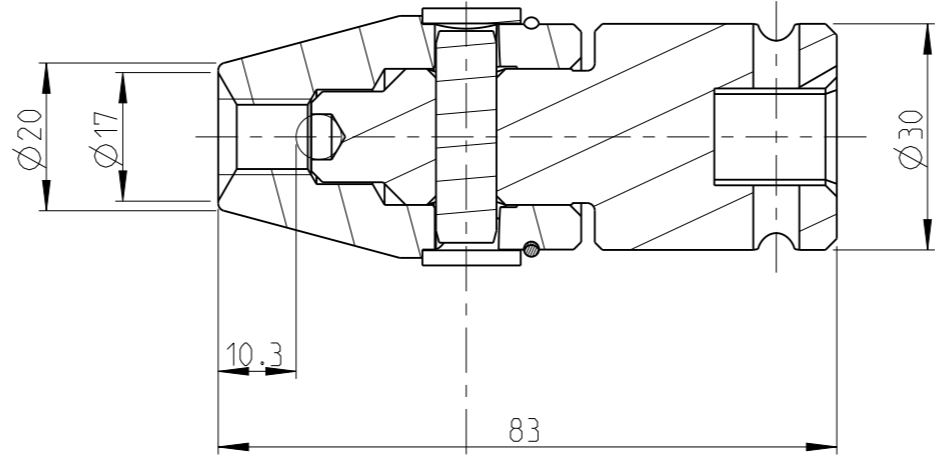

ASSEM	4027133710	Status	Released	Rev./Iter	1.1
Drawing	4027133710	Status		Rev./Iter	1.1

1:1

proprietary document. Not to be used in any way without our consent.

SALTUS	Name	Stud setter-SQ1/2"-L83-M10
	Designation	4027 1337 10