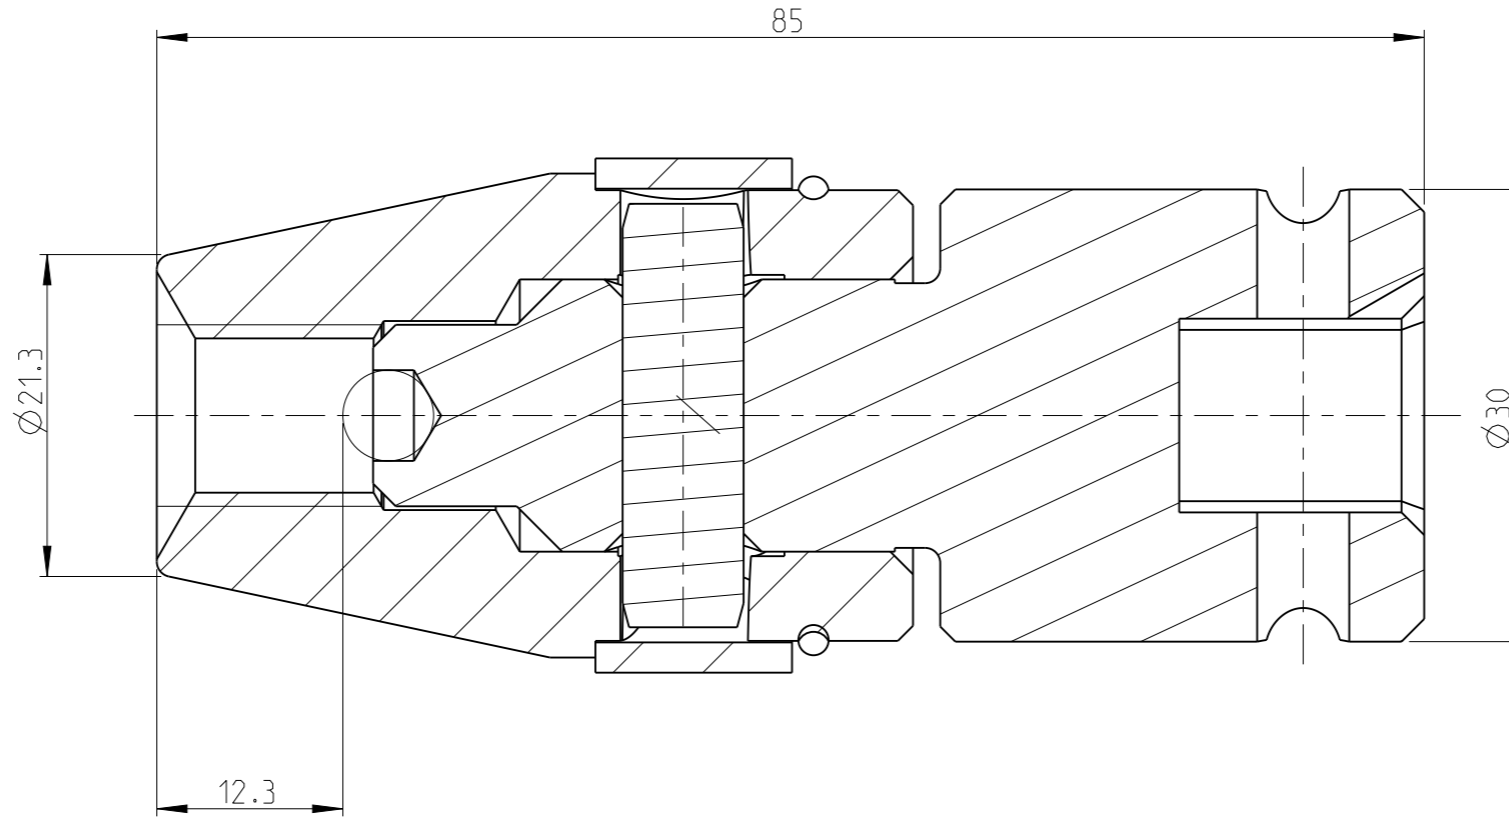

ASSEMBLY	4027133712	Status	Released	Rev. / Iter	1.0
Drawing	4027133712	Status		Rev. / Iter	1.0

1:1

proprietary document. Not to be used in any way without our consent.

SALTUS

Name	Stud setter-SQ1/2"-L85-M12
Designation	4027 1337 12