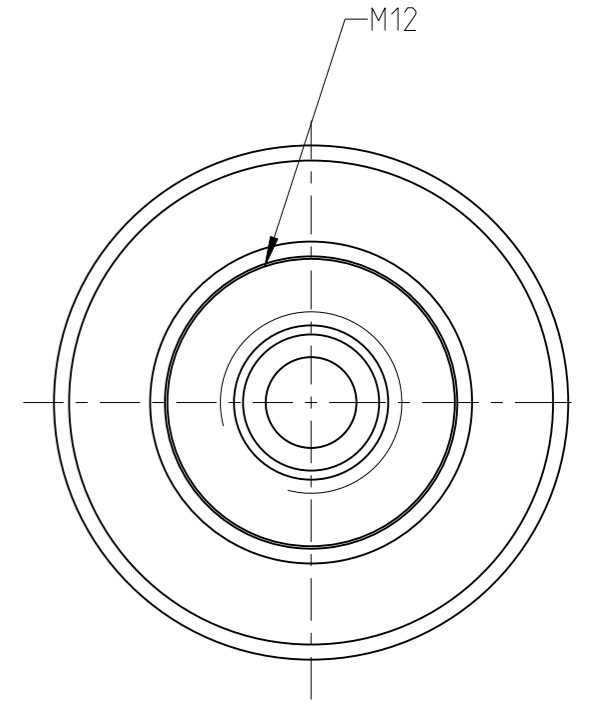

ASSEMBLY	4027133712	Status	Released	Rev. / Iter	1.0
Drawing	4027133712	Status		Rev. / Iter	1.0

1:1

proprietary document. Not to be used in any way without our consent.

SALTUS

Name	Stud setter-SQ1/2"-L85-M12
Designation	4027 1337 12