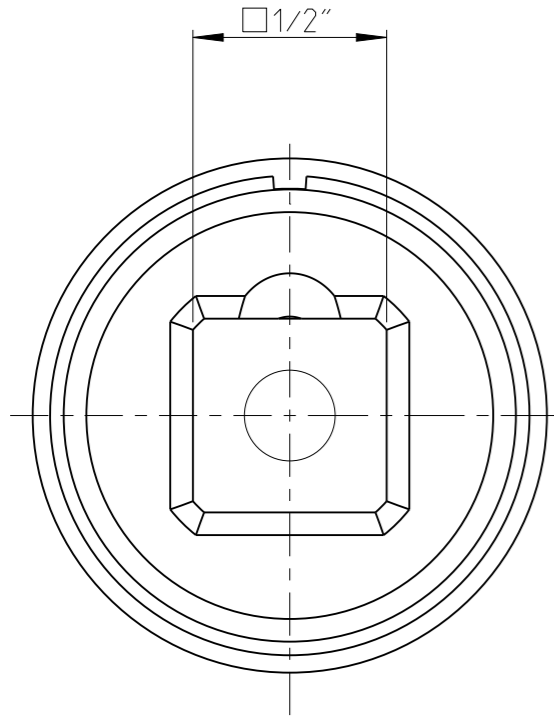

ASSEMBLY	4027133712	Status	Released	Rev. / Iter	1.0
Drawing	4027133712	Status		Rev. / Iter	1.0

1:1

proprietary document. Not to be used in any way without our consent.

SALTUS

Name	Stud setter-SQ1/2"-L85-M12
Designation	4027 1337 12