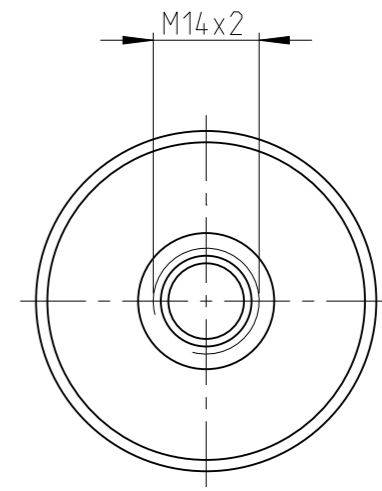

ASSEMBLY	4027133714	Status	Released	Rev. / Iter	0.1
DRAWING	4027133714	Status		Rev. / Iter	0.1

proprietary document. Not to be used in any way without our consent.

**SALTUS**

Name	StudStr-SQ1/2"-L95-THM14
Designation	4027 1337 14