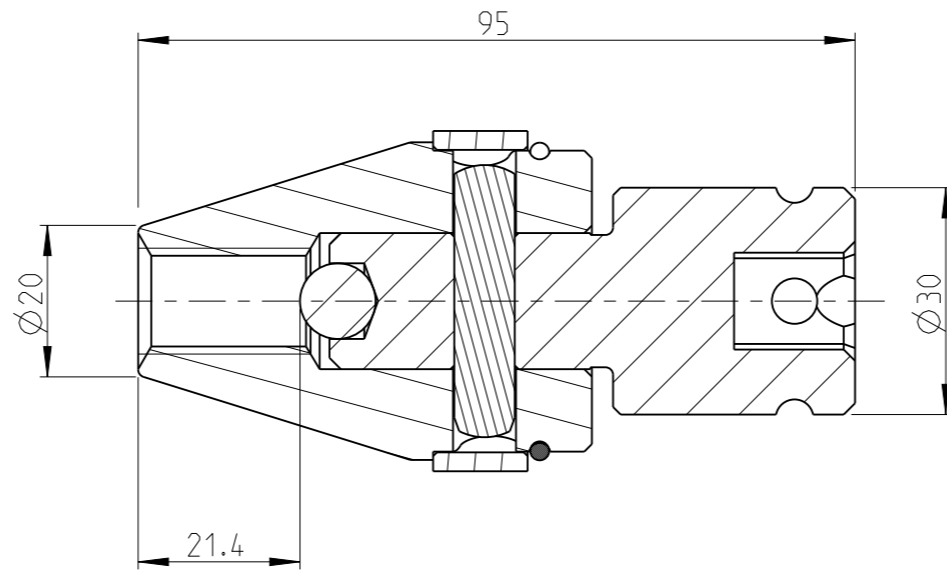

ASSEMBLY	4027133714	Status	Released	Rev. / Iter	0.1
DRAWING	4027133714	Status		Rev. / Iter	0.1

proprietary document. Not to be used in any way without our consent.

**SALTUS**

Name	StudStr-SQ1/2"-L95-THM14
Designation	4027 1337 14