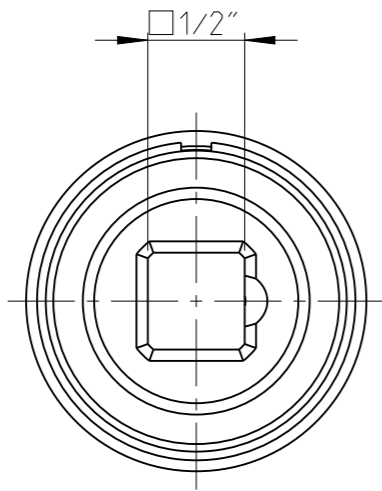

ASSEMBLY	4027133714	Status	Released	Rev. / Iter	0.1
DRAWING	4027133714	Status		Rev. / Iter	0.1

proprietary document. Not to be used in any way without our consent.

**SALTUS**

Name	StudStr-SQ1/2"-L95-THM14
Designation	4027 1337 14