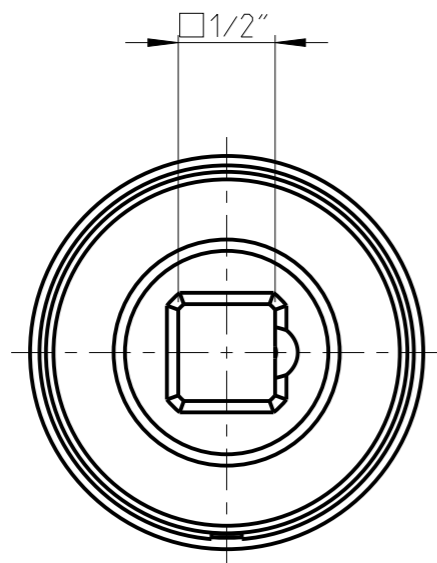

ASSEMBLY	4027133718	Status	Released	Rev. / Ref.	1.1
DRAWING	4027133718	Status		Rev. / Ref.	1.1

proprietary document. Not to be used in any way without our consent.

<b>SALTUS</b>	Name	Stud setter-SQ1/2"-L103-THM18
	Designation	4027 1337 18