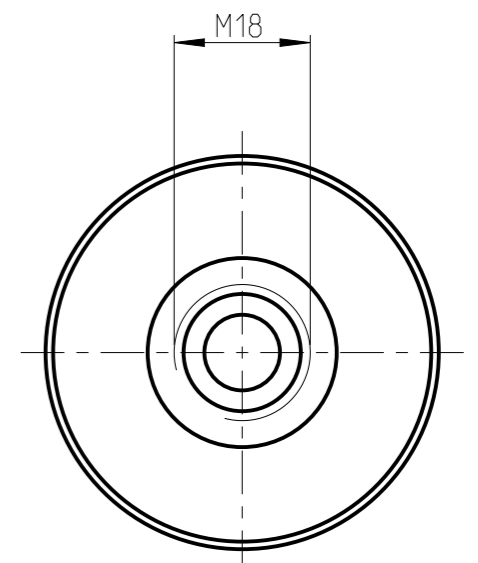

ASSEMBLY	4027133718	Status	Released	Rev. / Ref.	1.1
DRAWING	4027133718	Status		Rev. / Ref.	1.1

proprietary document. Not to be used in any way without our consent.

<b>SALTUS</b>	Name	Stud setter-SQ1/2"-L103-THM18
	Designation	4027 1337 18