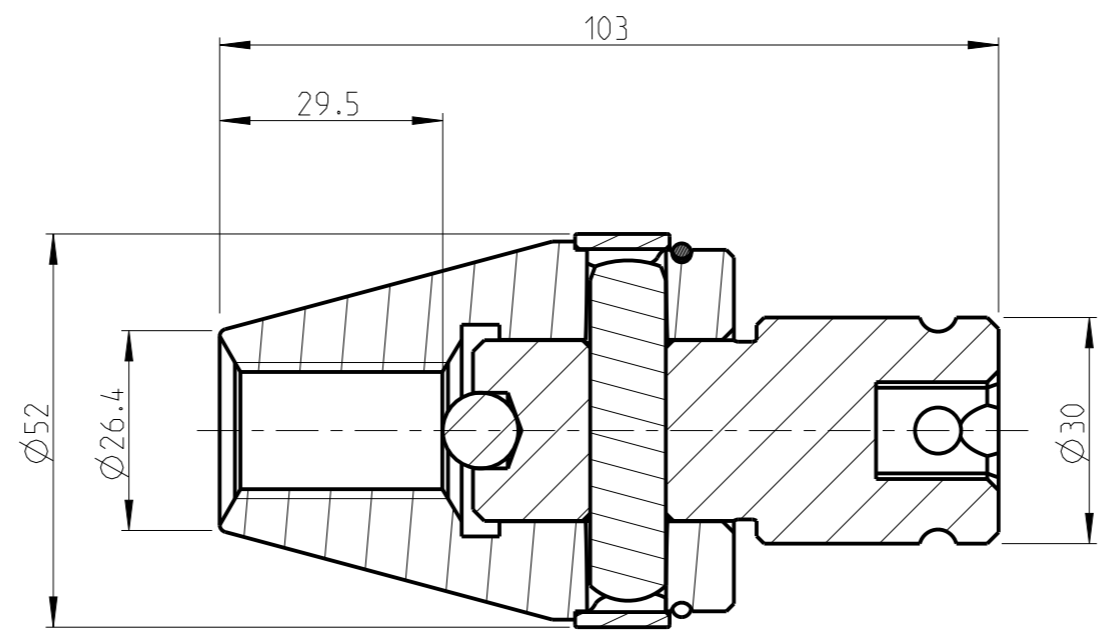

ASSEMBLY	4027133718	Status	Released	Rev. / Ref.	1.1
DRAWING	4027133718	Status		Rev. / Ref.	1.1

proprietary document. Not to be used in any way without our consent.

<b>SALTUS</b>	Name	Stud setter-SQ1/2"-L103-THM18
	Designation	4027 1337 18