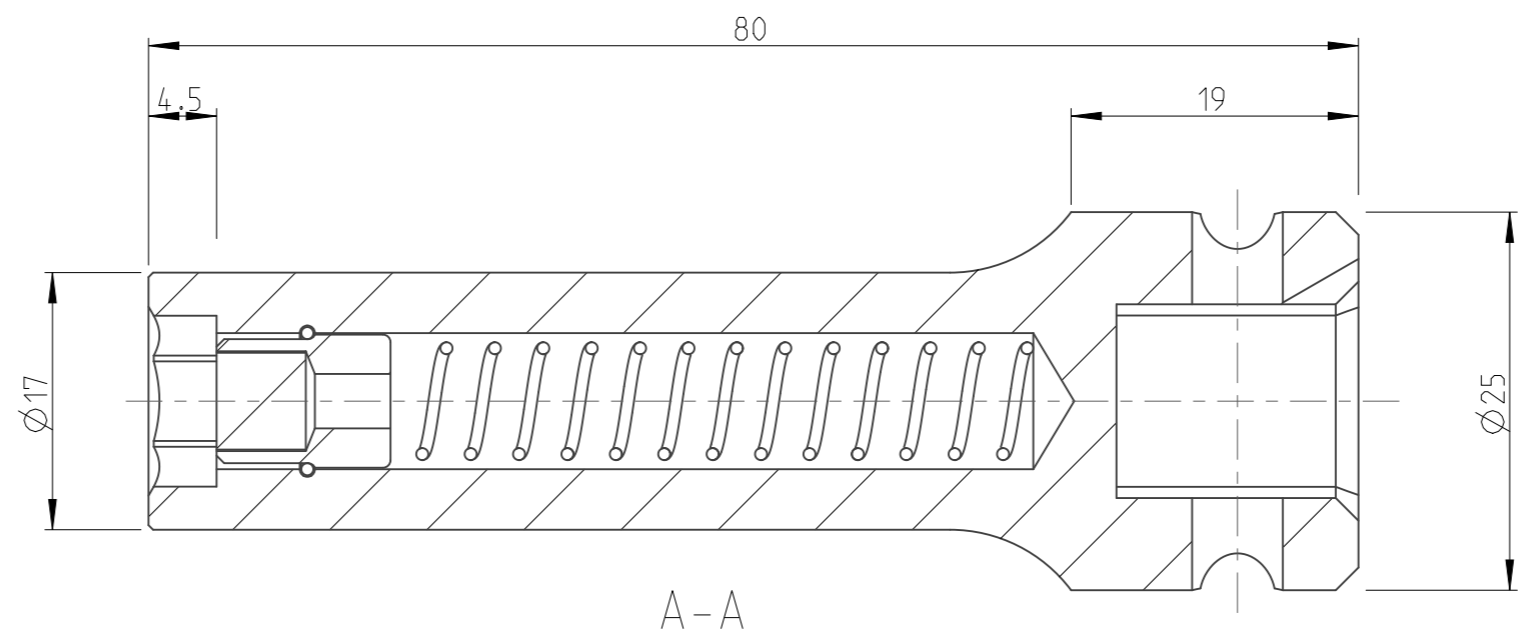

PART	4027134010	Status	Released	Rev./Iter	1.0
Drawing	4027134010	Status		Rev./Iter	1.0

1:1

proprietary document. Not to be used in any way without our consent.

SALTUS	Name	Socket-SQ1/2"-L80-HEX10-SM
	Designation	4027 1340 10