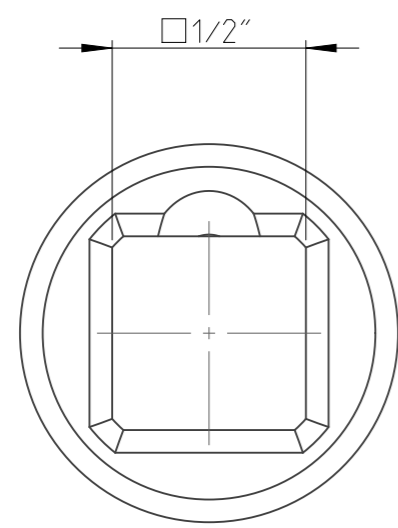

PART	4027134010	Status	Released	Rev./Iter	1.0
Drawing	4027134010	Status		Rev./Iter	1.0

1:1

proprietary document. Not to be used in any way without our consent.

SALTUS	Name	Socket-SQ1/2"-L80-HEX10-SM
	Designation	4027 1340 10