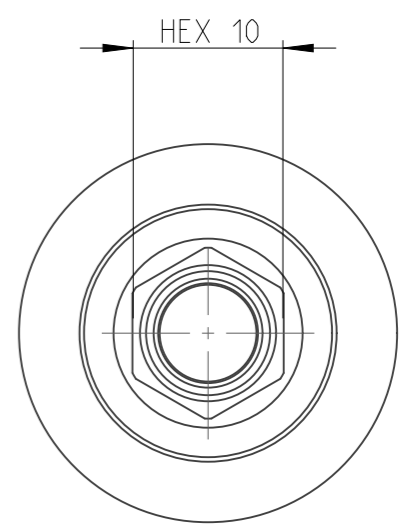

PART	4027134010	Status	Released	Rev./Iter	1.0
Drawing	4027134010	Status		Rev./Iter	1.0

1:1

proprietary document. Not to be used in any way without our consent.

SALTUS	Name	Socket-SQ1/2"-L80-HEX10-SM
	Designation	4027 1340 10